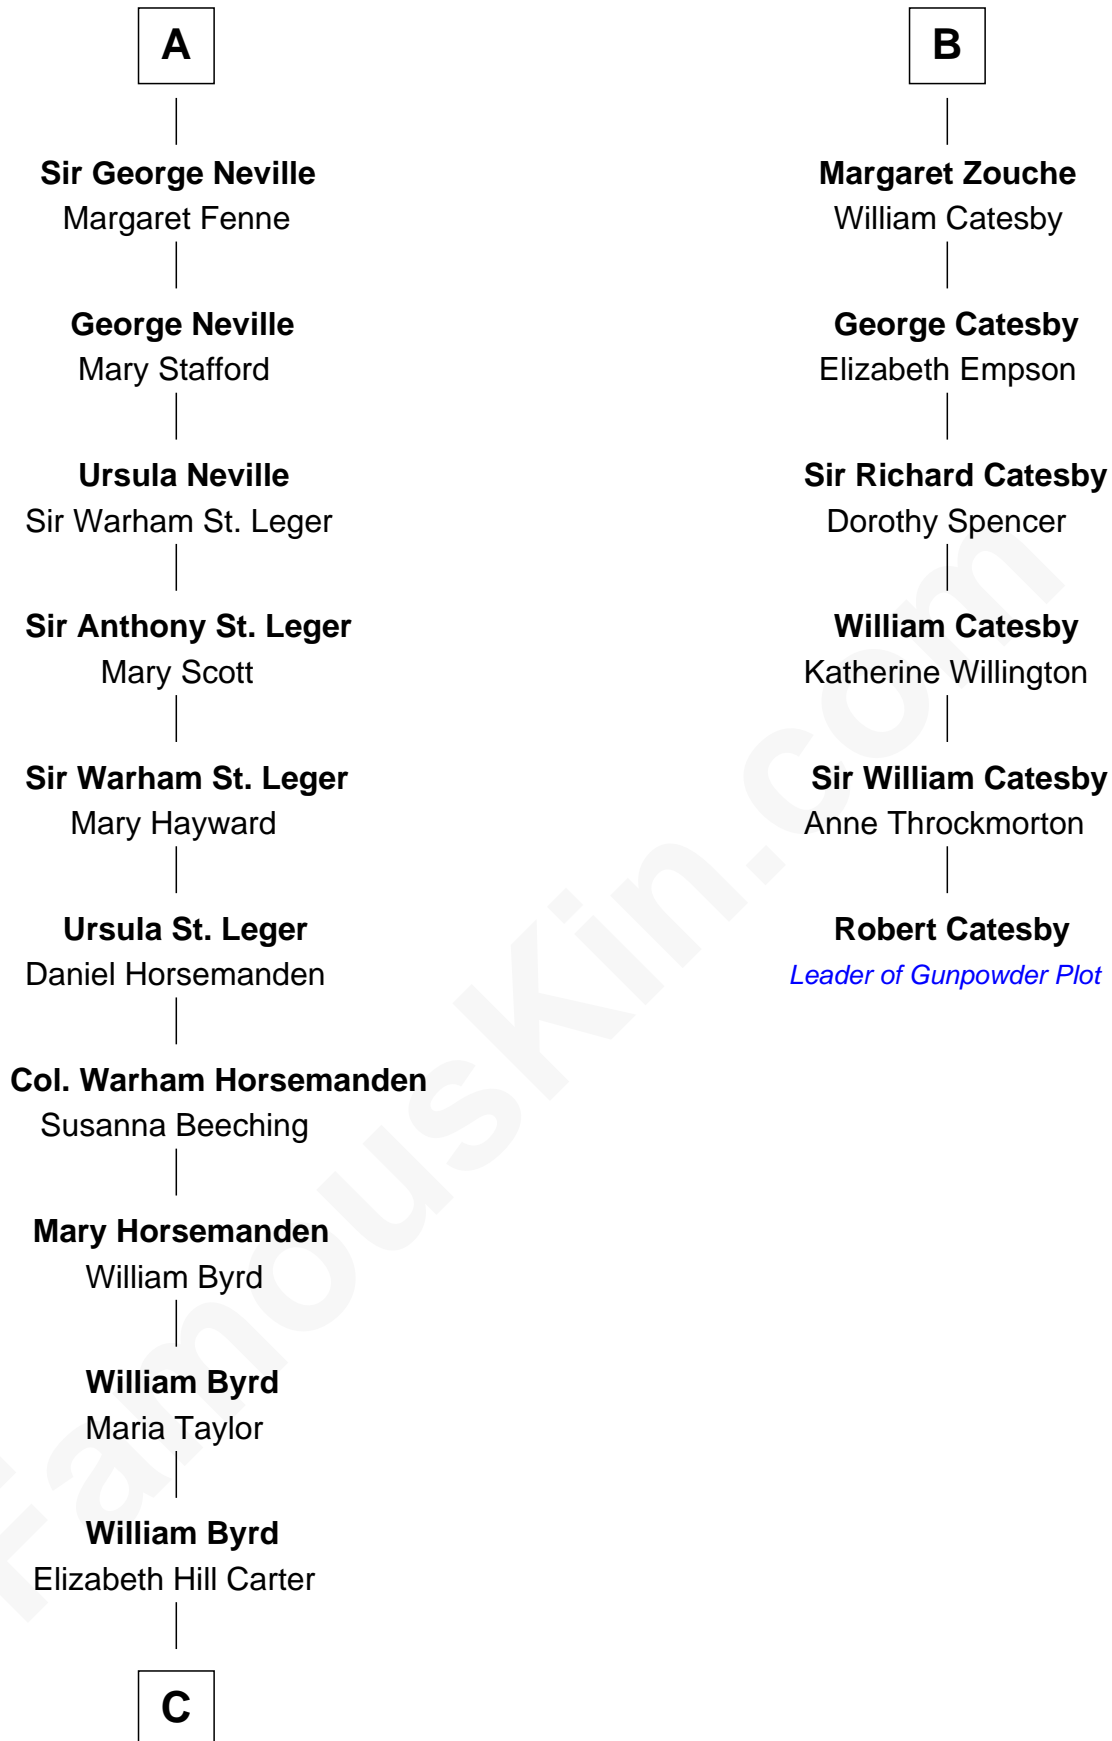

FamousKin.com
Relationship Chart of
Admiral Richard Byrd
Polar Explorer

12th cousin 9 times removed of
Robert Catesby
Leader of Gunpowder Plot

C

—
Thomas Taylor Byrd

Mary Armistead

—
Richard Evelyn Byrd

Anne Harrison

—
Col. William Byrd

Jane Meriwether Rivers

—
Richard Evelyn Byrd

Eleanor Bolling Flood

—
Admiral Richard Byrd

Polar Explorer

FamousKin.com