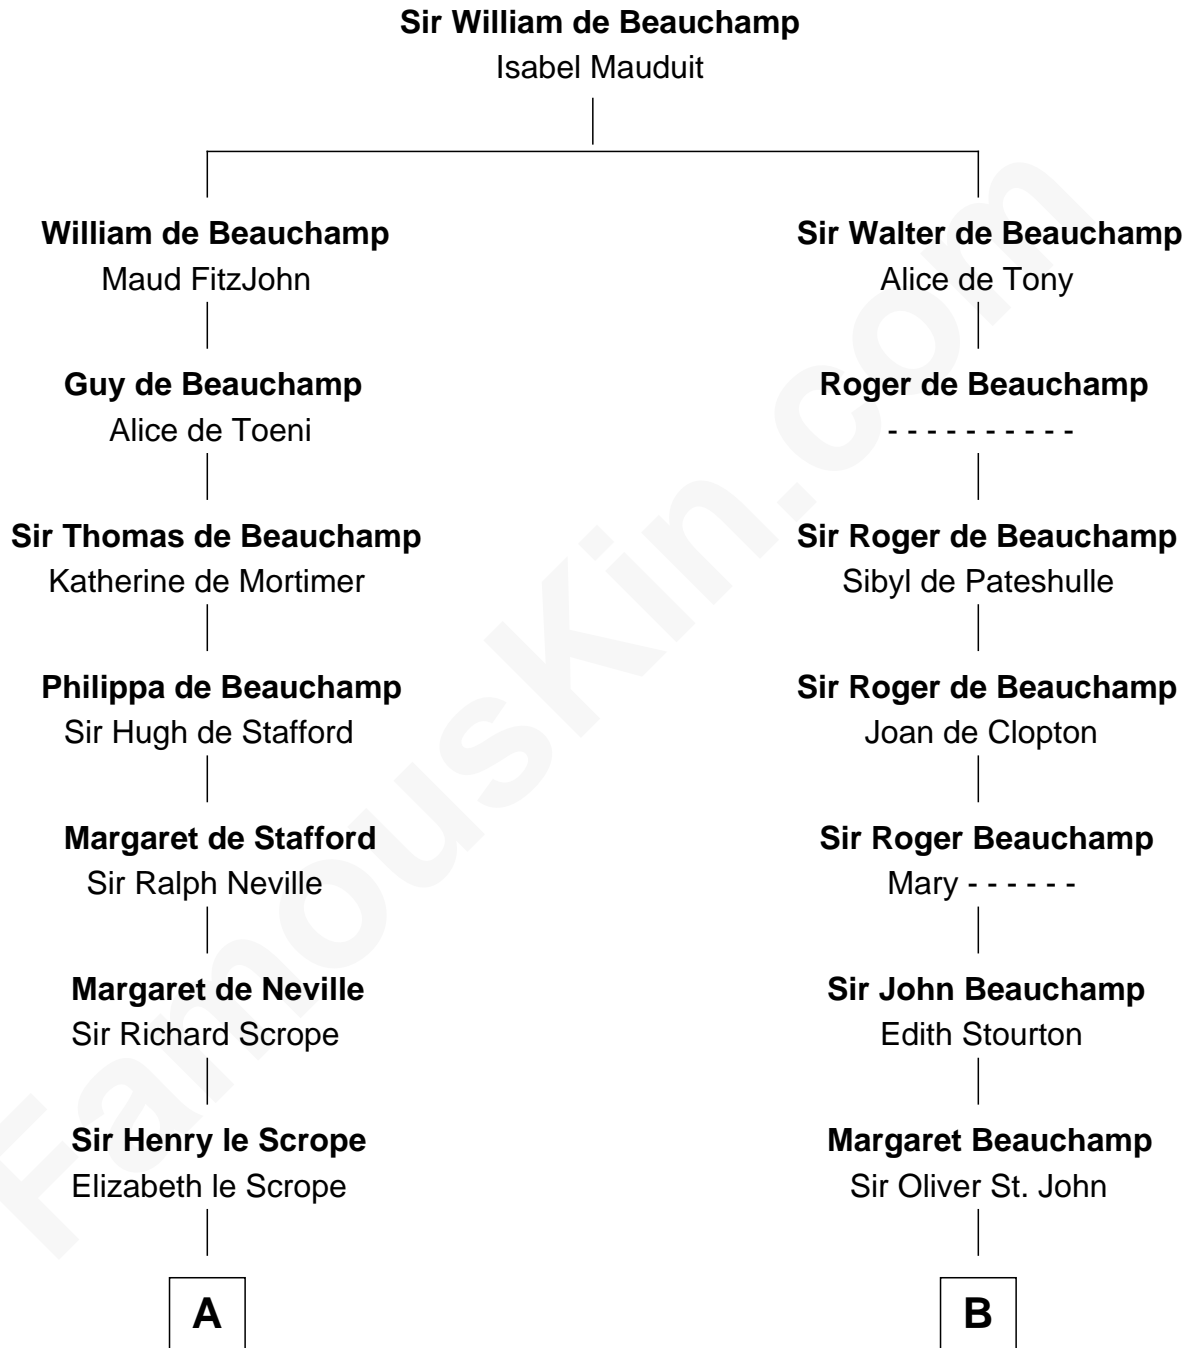

FamousKin.com
Relationship Chart of
Admiral Richard Byrd
Polar Explorer

13th cousin 7 times removed of

Robert Catesby
Leader of Gunpowder Plot

C

—
Anne Harrison

Richard Evelyn Byrd

—
Col. William Byrd

Jane Meriwether Rivers

—
Richard Evelyn Byrd

Eleanor Bolling Flood

—
Admiral Richard Byrd

Polar Explorer

FamousKin.com