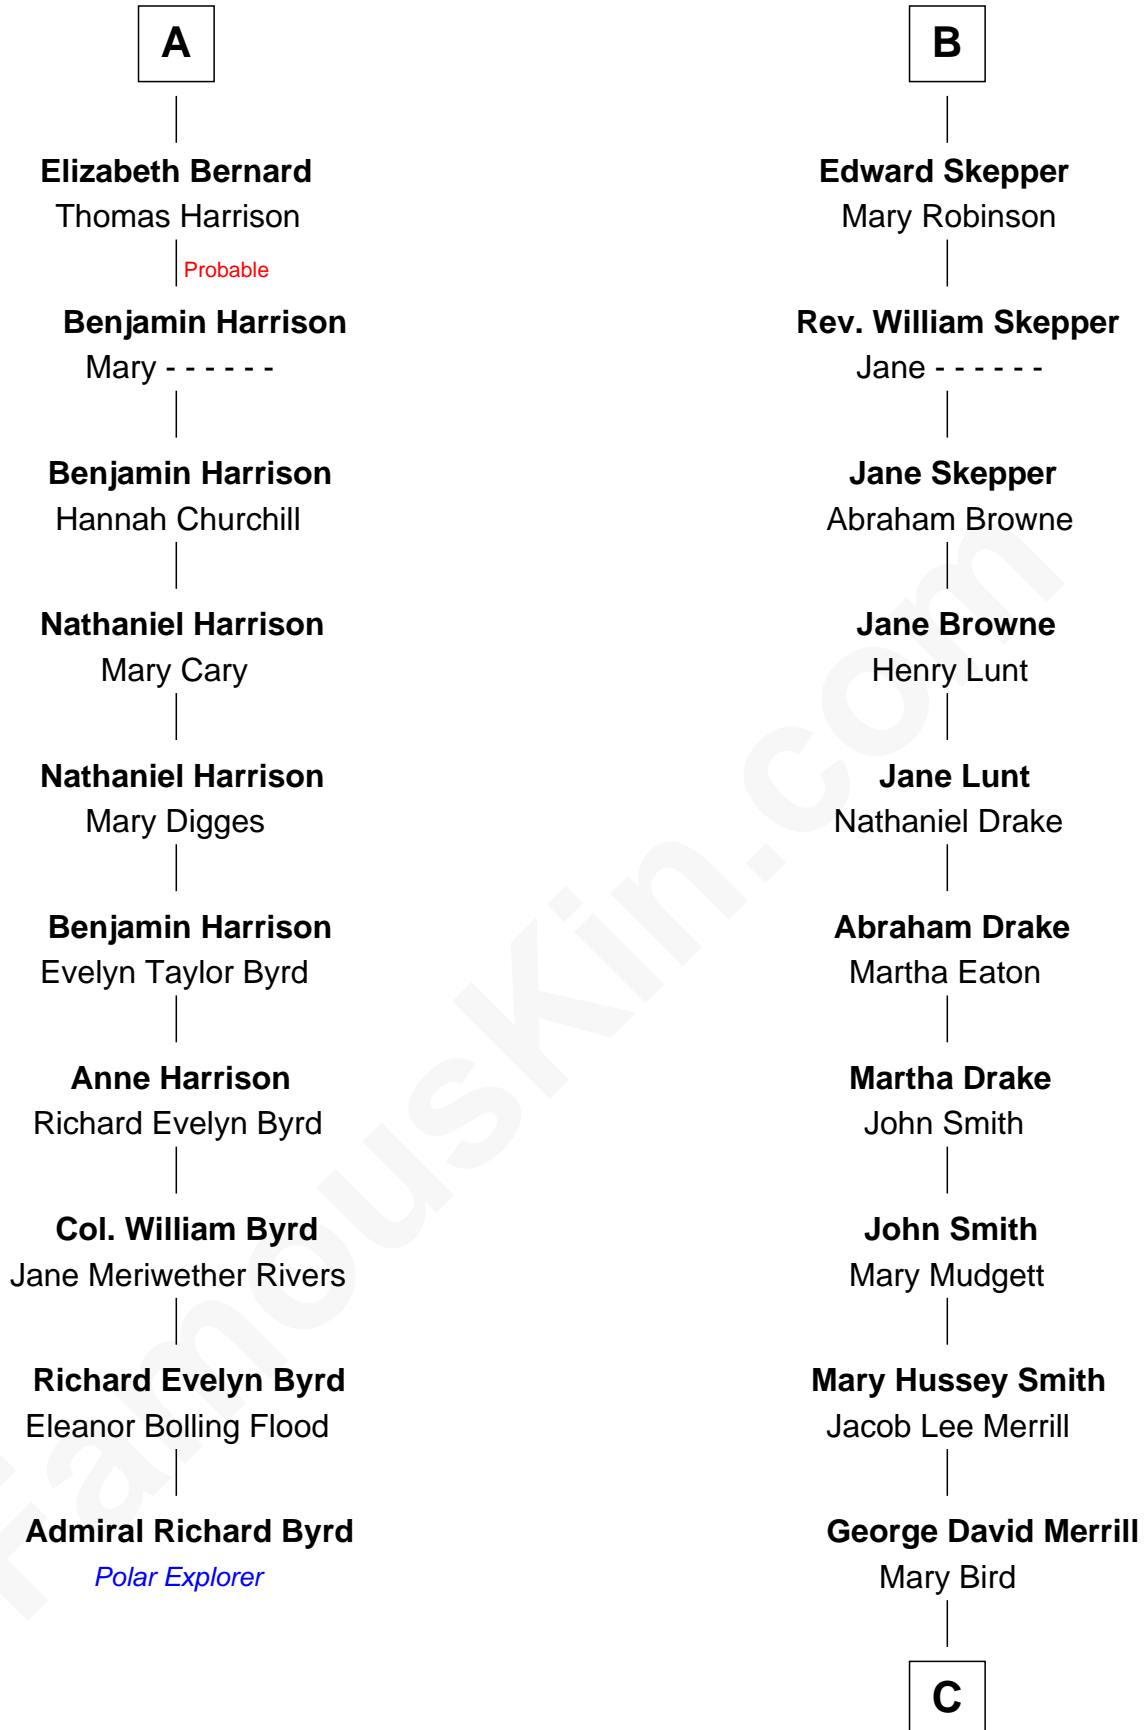

FamousKin.com
Relationship Chart of
Admiral Richard Byrd
Polar Explorer

16th cousin 4 times removed of

Meghan Markle
Duchess of Sussex, TV Actress

Sir Hugh de Stafford
 Philippa de Beauchamp

Margaret de Stafford
 Sir Ralph Neville

Katherine de Stafford
 Michael de la Pole

Margaret de Neville
 Sir Richard Scrope

Isabel de la Pole
 Thomas Morley

Sir Henry le Scrope
 Elizabeth le Scrope

Anne Morley
 Sir John Hastings

Margaret Scrope
 John Bernard

Elizabeth Hastings
 Sir Robert Hildyard

John Bernard
 Margaret Daundelyn

Sir Piers Hildyard
 Joan de la See

John Bernard
 Cecily Muscote

Isabel Hildyard
 Ralph Legard

Francis Bernard
 Alice Hazlewood

Joan Ledgard
 Richard Skepper

A

B

C

Gertrude May Merrill

Fred George Sanders

Doris Mary Rita Sanders

Gordon Arnold Markle

Thomas Wayne Markle