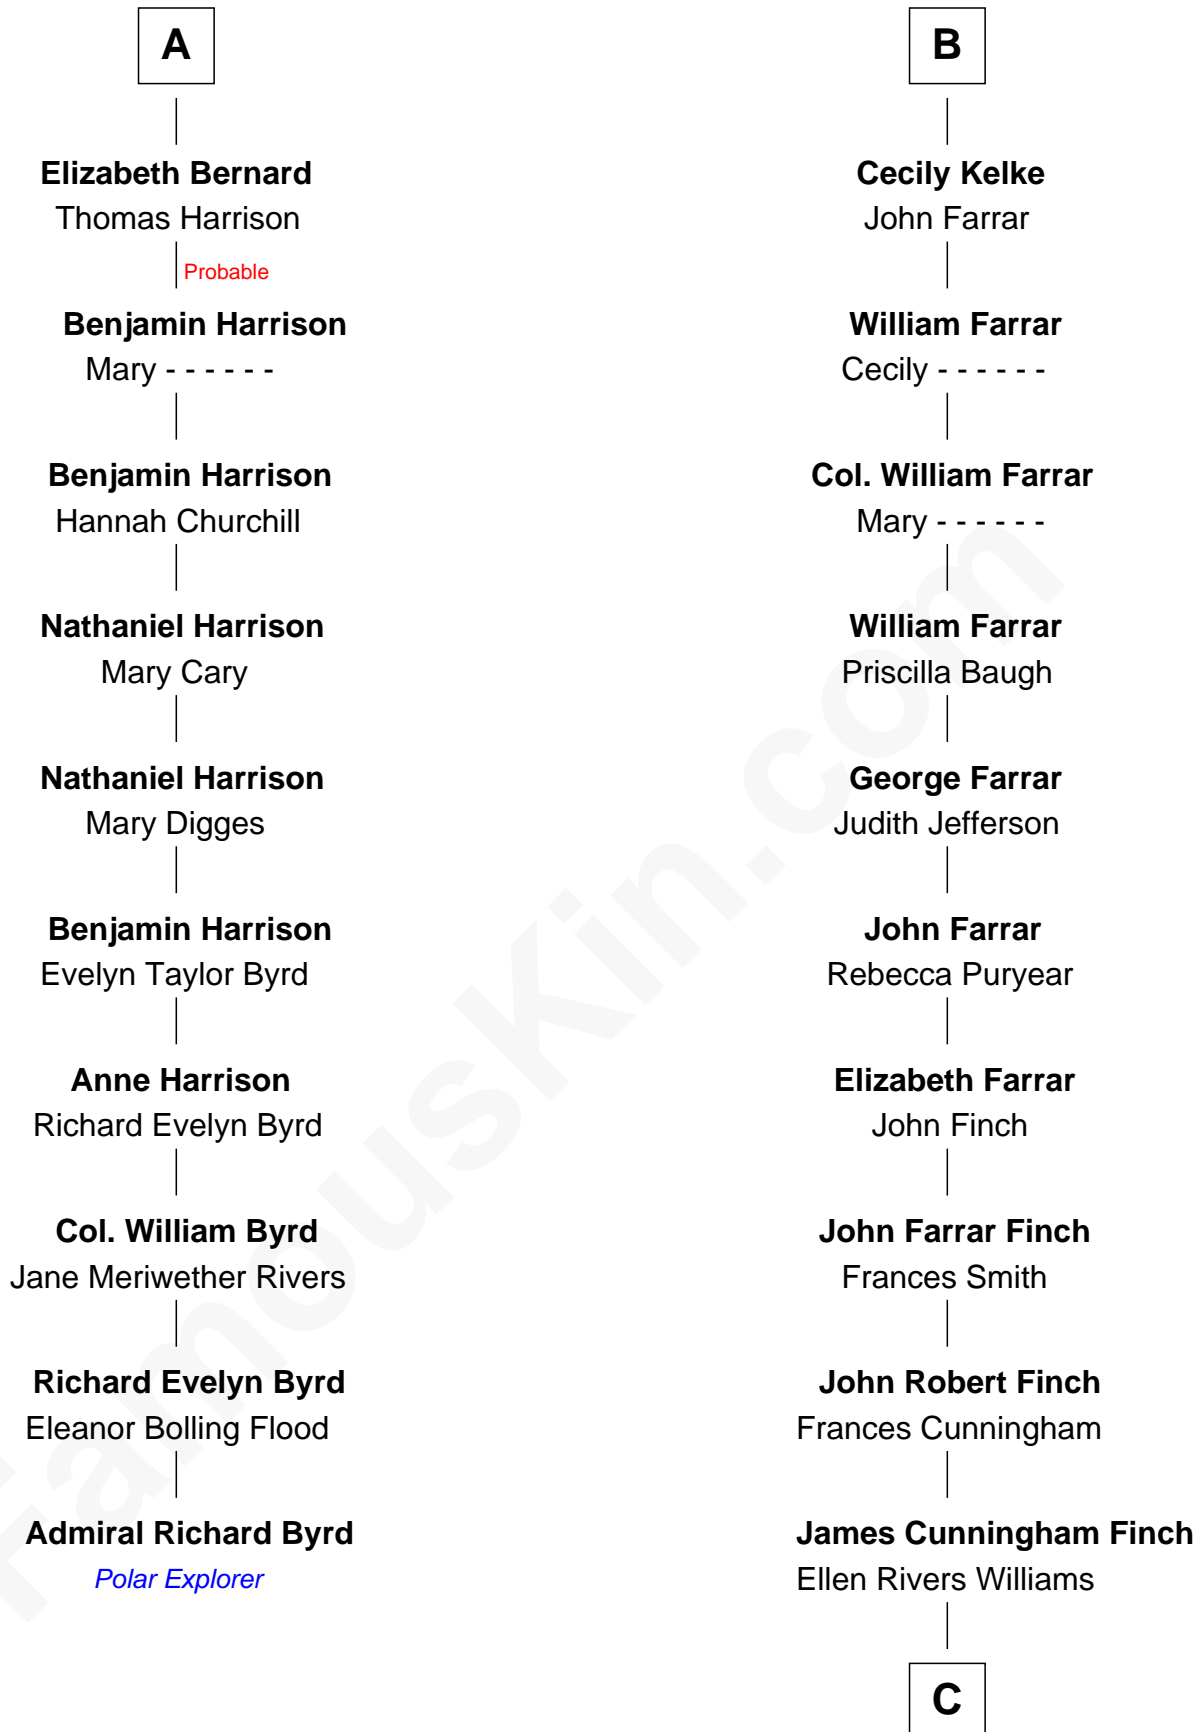

FamousKin.com
Relationship Chart of
Admiral Richard Byrd
Polar Explorer

16th cousin 2 times removed of

Harper Lee
Author of To Kill a Mockingbird

C

Frances Cunningham Finch

Amasa Coleman Lee

Harper Lee

Author of To Kill a Mockingbird

FamousKin.com