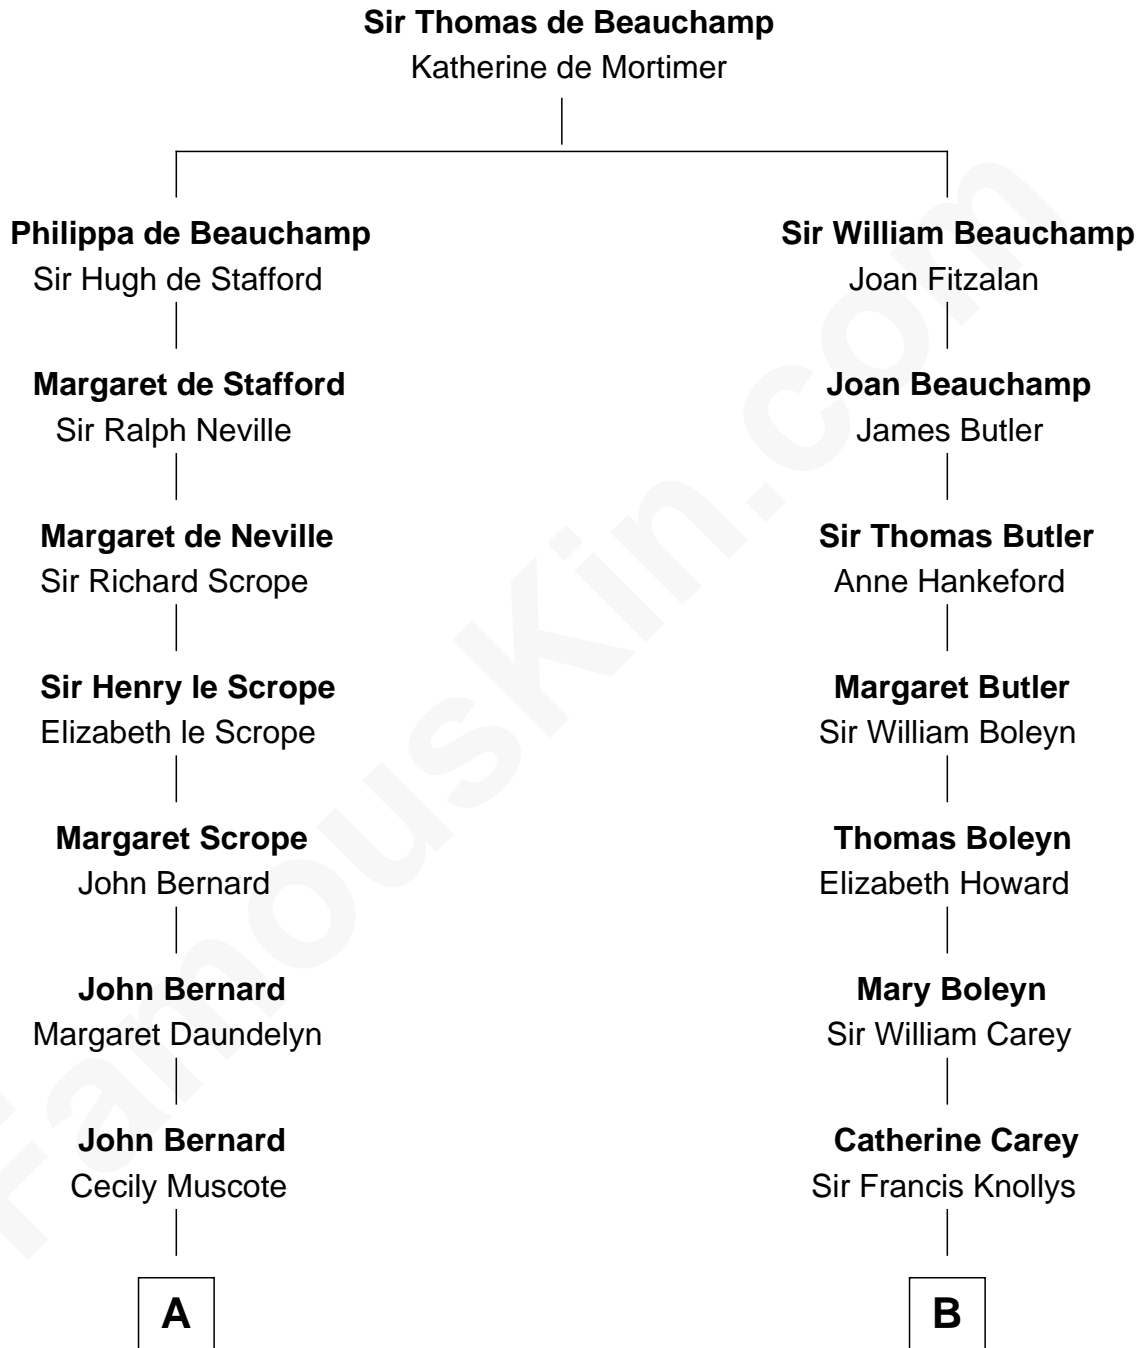

FamousKin.com
Relationship Chart of
Admiral Richard Byrd
Polar Explorer

17th cousin 4 times removed of

John Cena
Movie Actor and WWE Pro Wrestler

C

Charles H. Nichols

Martha Emma Dix

Charles Nichols

Julia Ellen Skelton

Natalie Nichols

Ulysses John Lupien

Carol Frances Lupien

John Joseph Cena

John Cena

Actor and Pro Wrestler