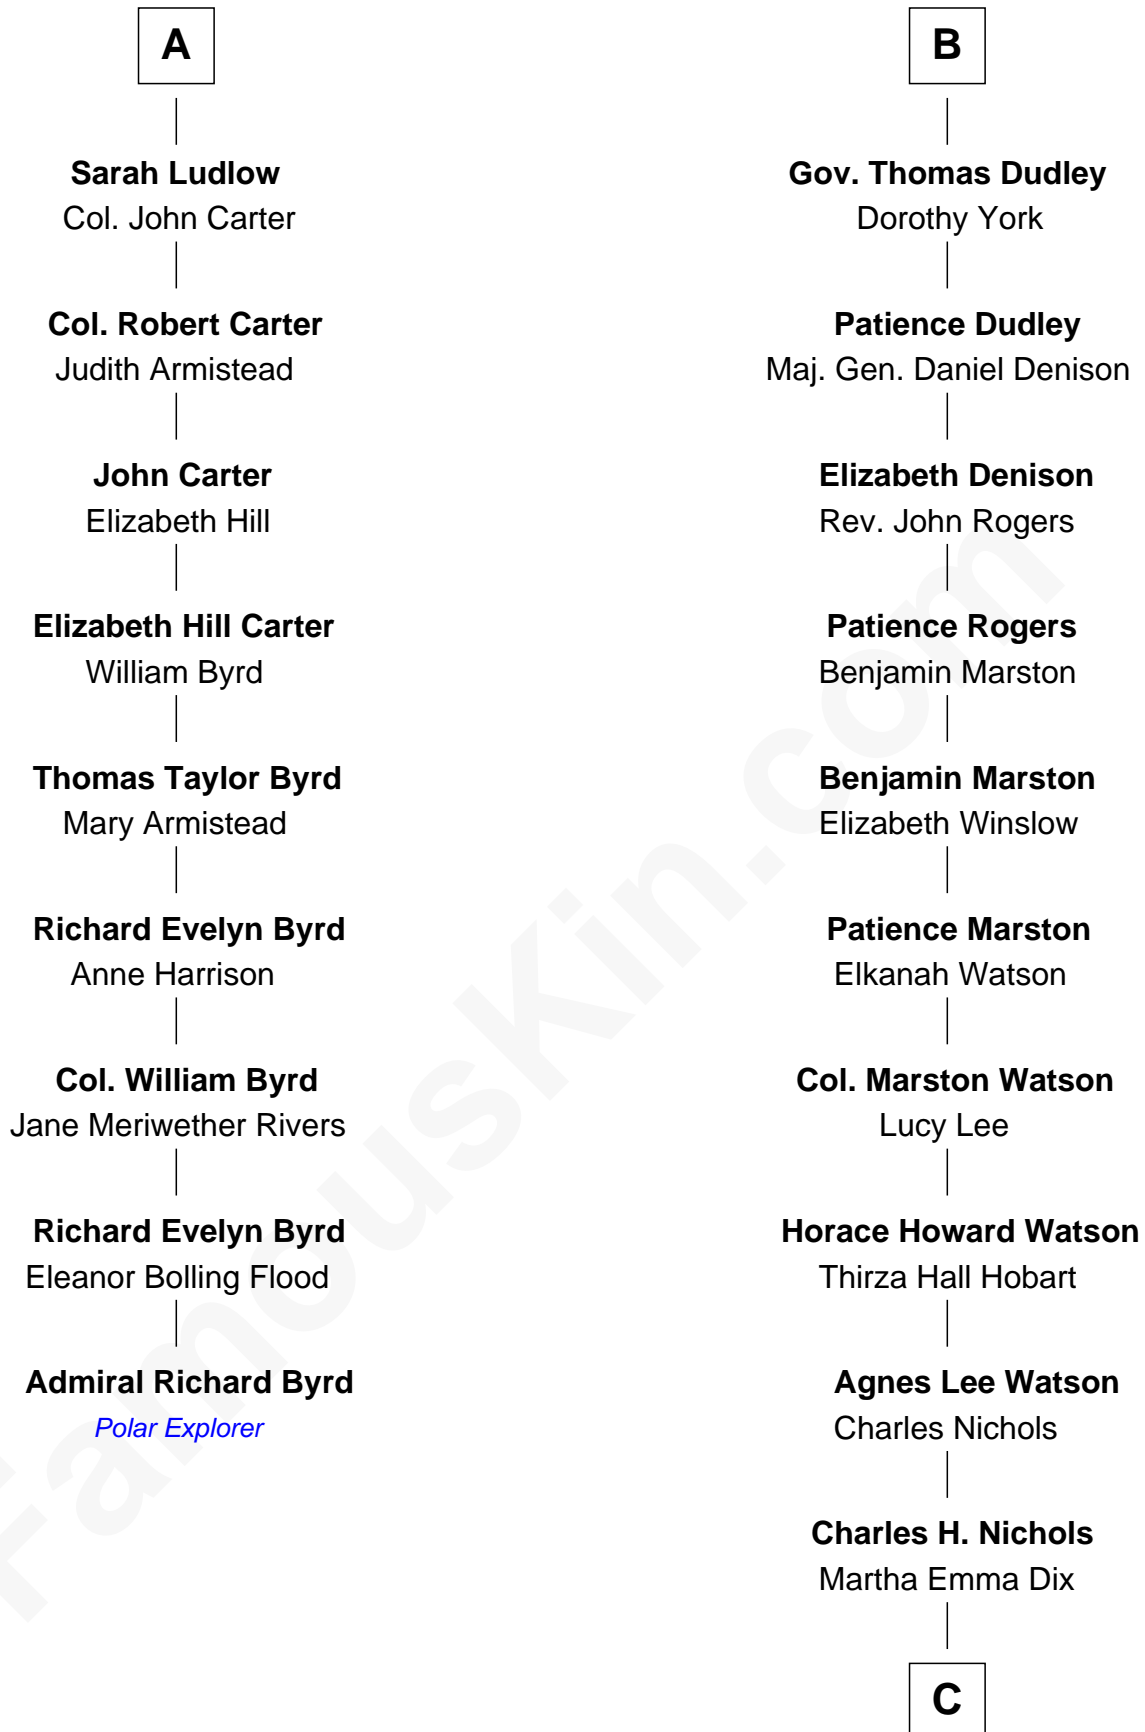

FamousKin.com
Relationship Chart of
Admiral Richard Byrd
Polar Explorer

15th cousin 5 times removed of

John Cena
Movie Actor and WWE Pro Wrestler

C

Charles Nichols
Julia Ellen Skelton

Natalie Nichols
Ulysses John Lupien