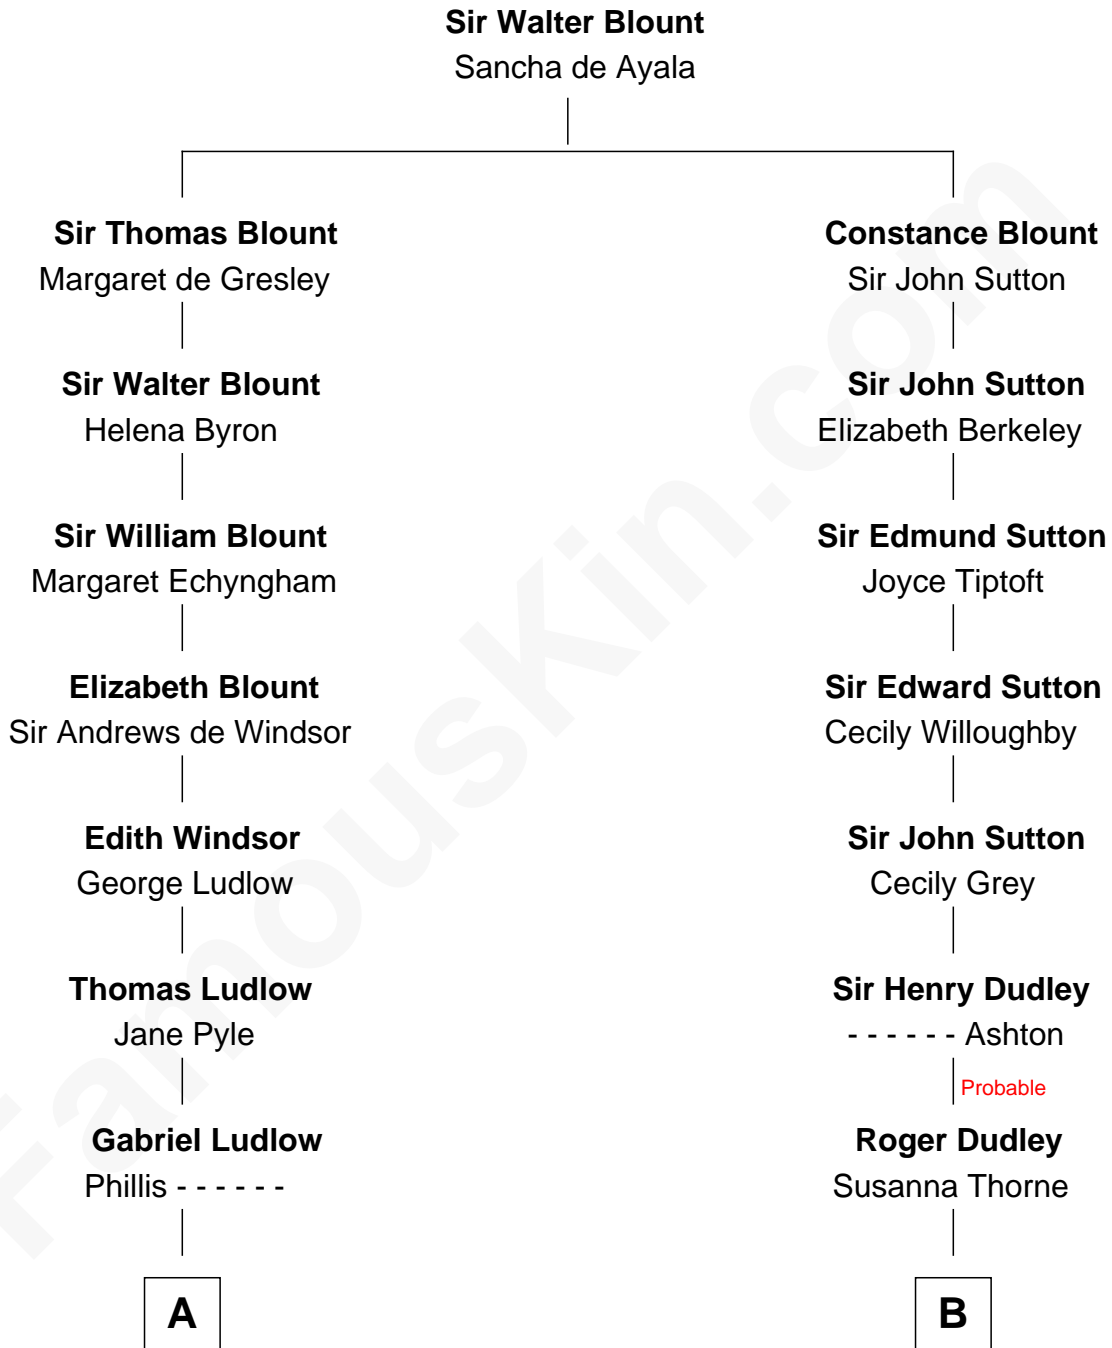

FamousKin.com
Relationship Chart of
Admiral Richard Byrd
Polar Explorer

15th cousin 5 times removed of

John Cena
Movie Actor and WWE Pro Wrestler

C

Charles Nichols
Julia Ellen Skelton

Natalie Nichols
Ulysses John Lupien