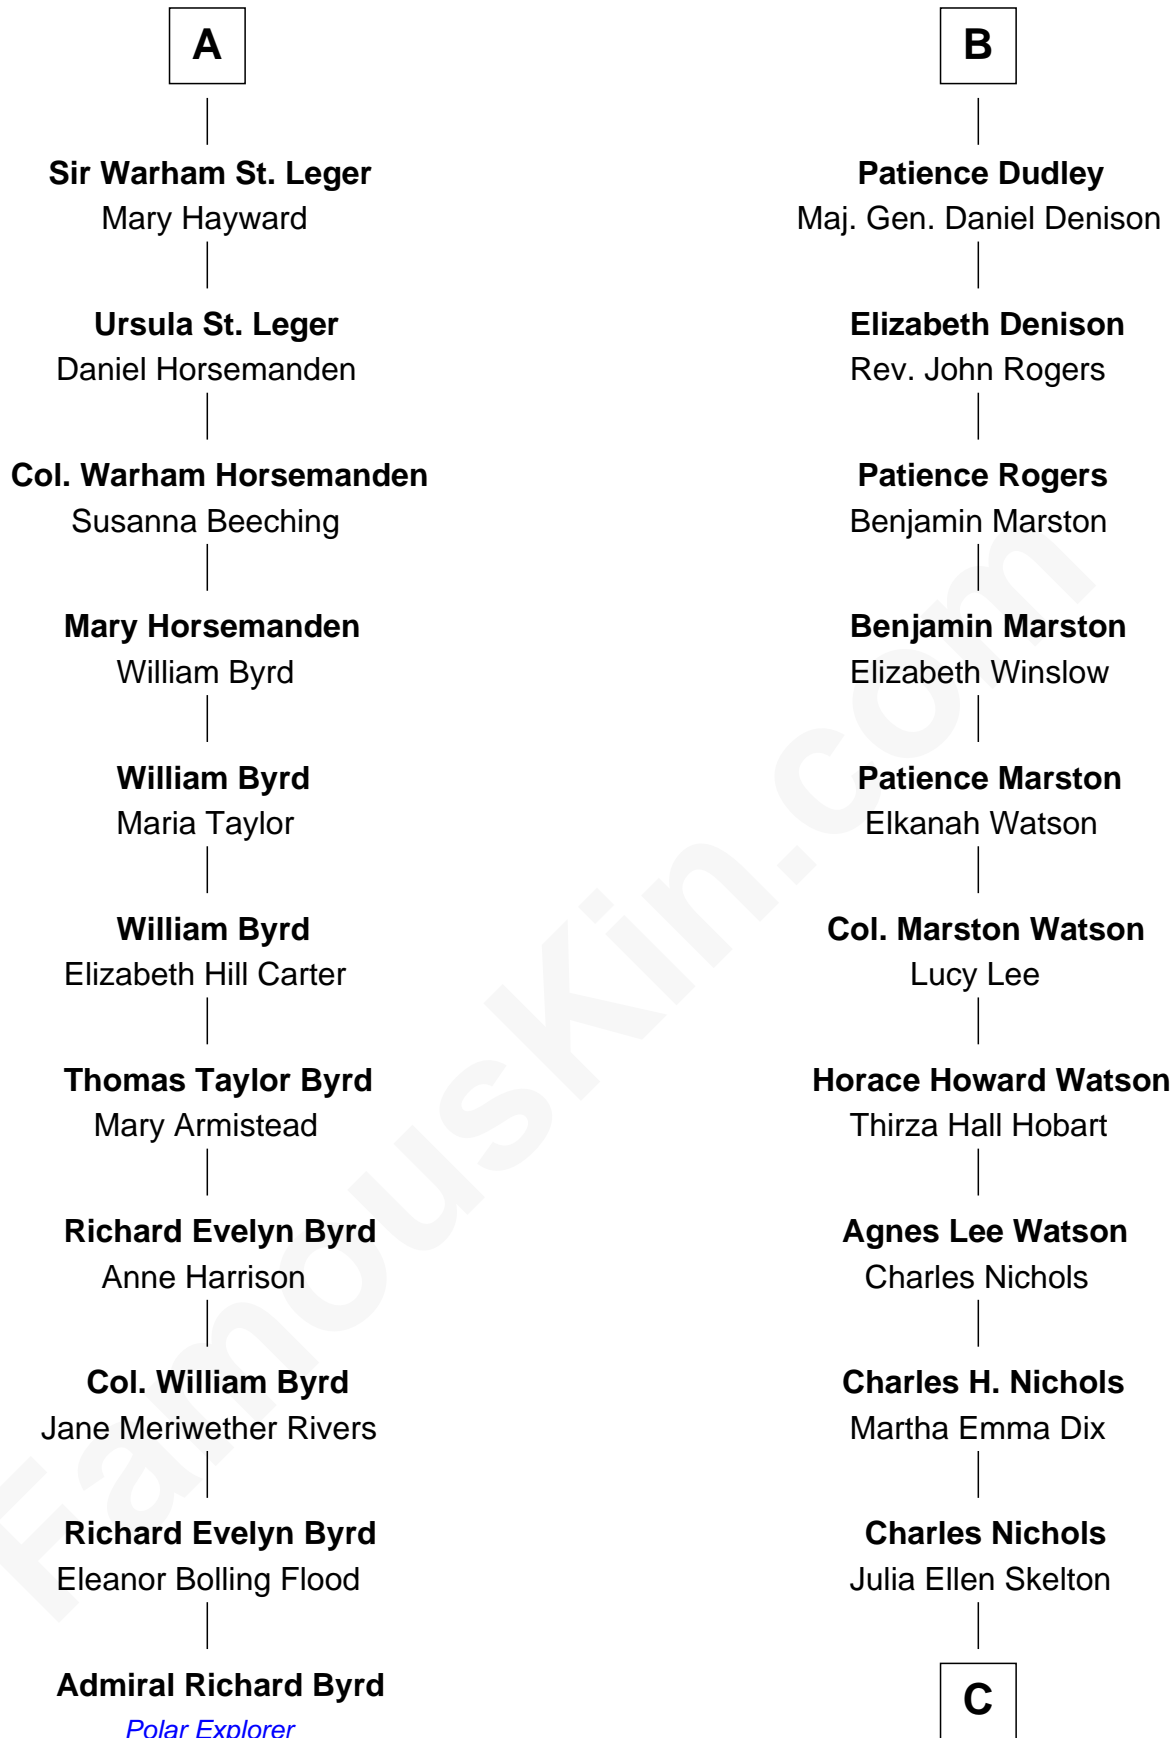

**FamousKin.com**  
**Relationship Chart of**  
**Admiral Richard Byrd**  
*Polar Explorer*

17th cousin 2 times removed of

**John Cena**  
*Movie Actor and WWE Pro Wrestler*

**C**

**Natalie Nichols**

Ulysses John Lupien

**Carol Frances Lupien**

John Joseph Cena

**John Cena**

*Actor and Pro Wrestler*

FamousKin.com