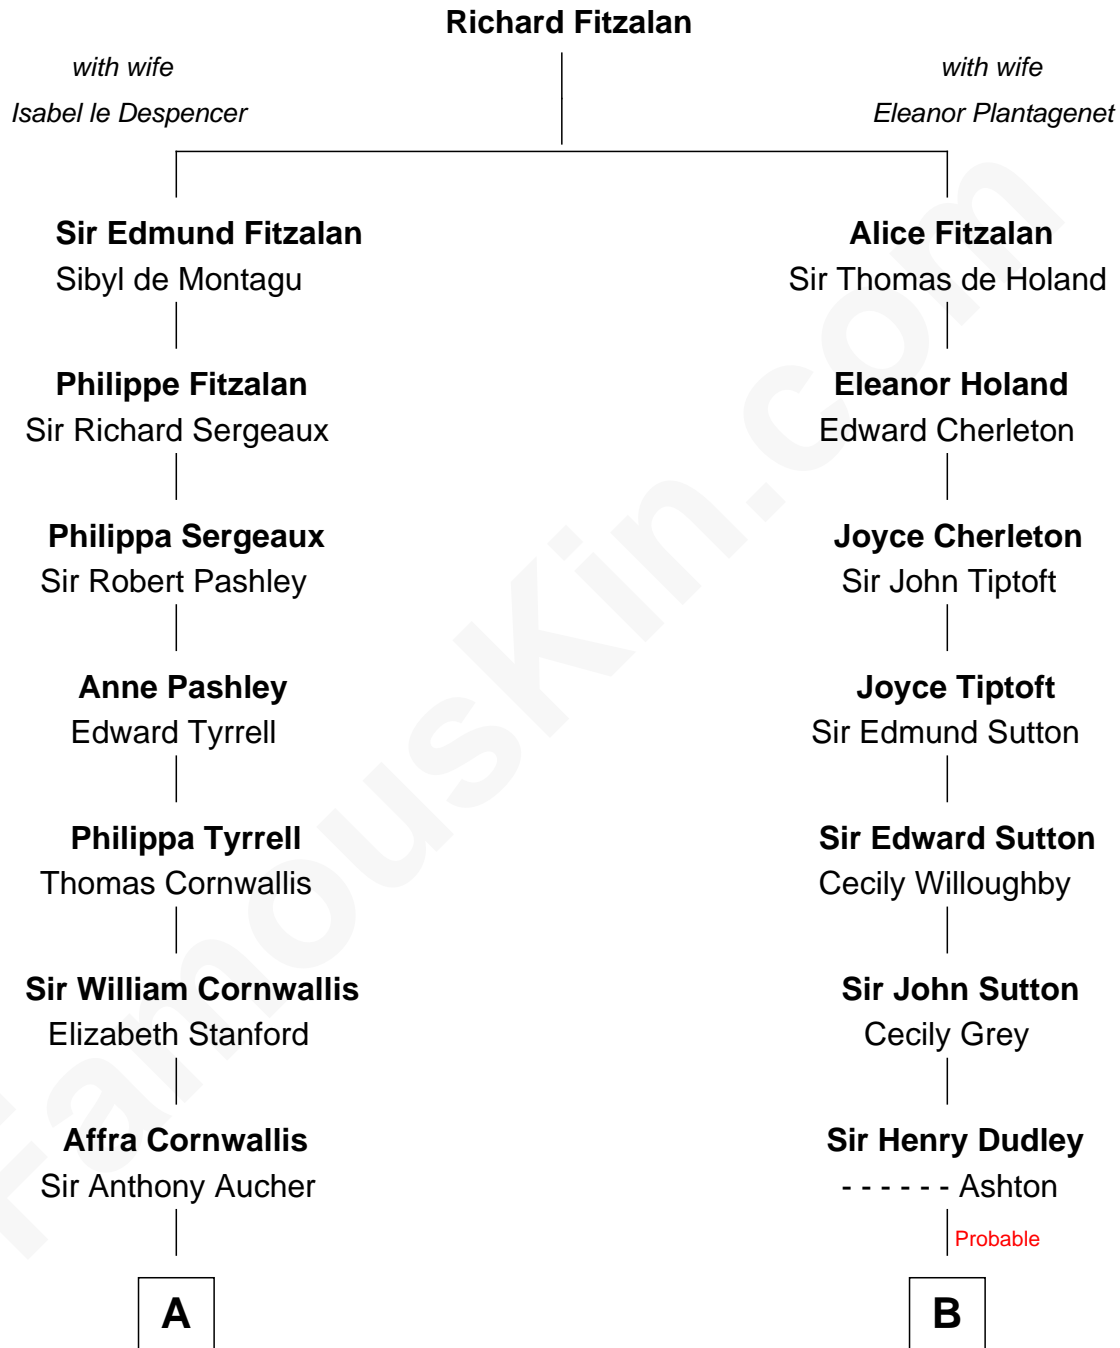

FamousKin.com

Relationship Chart of

Admiral Richard Byrd

Polar Explorer

21st cousin of

John Cena

Movie Actor and WWE Pro Wrestler

C

Eliza Bolling West
Dr. Joel Walker Flood

Col. Henry De La Warr Flood
Mary Elizabeth Trent

Joel Walker Flood
Ella Faulkner

Eleanor Bolling Flood
Richard Evelyn Byrd

Admiral Richard Byrd
Polar Explorer

D

Charles H. Nichols
Martha Emma Dix