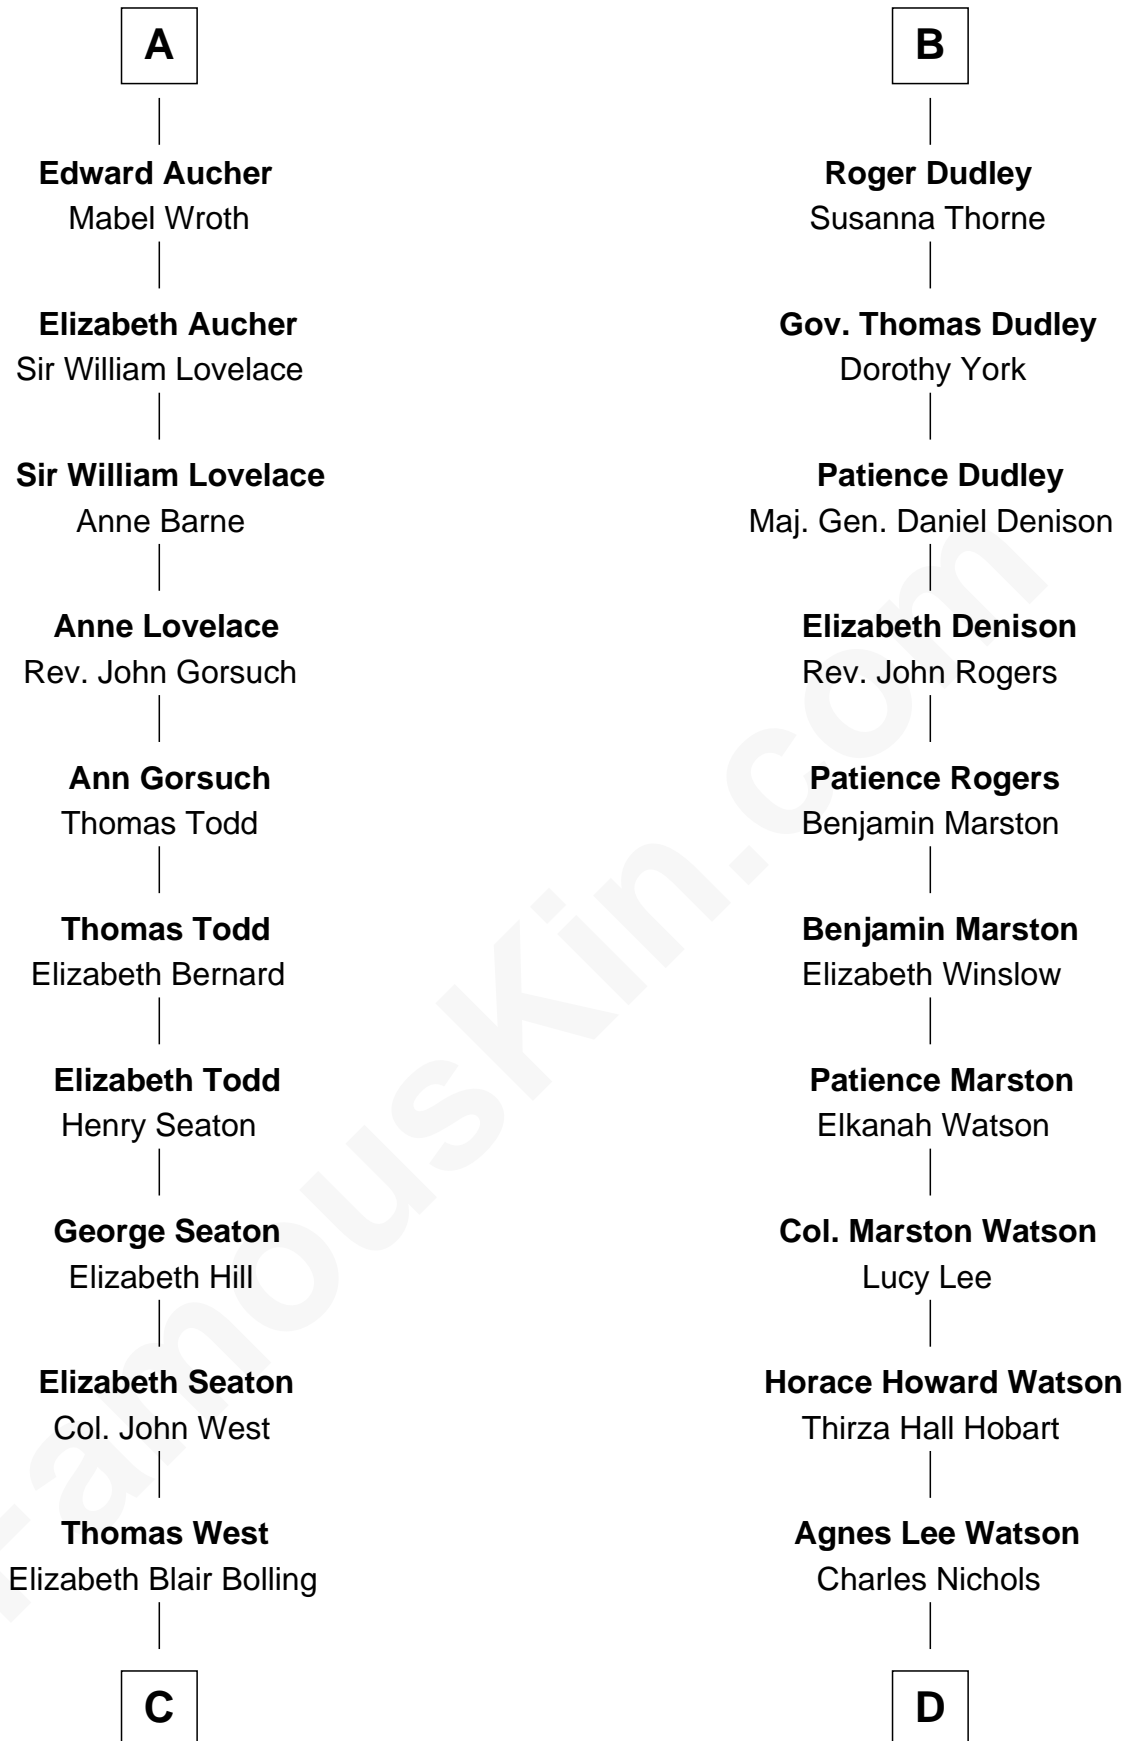

FamousKin.com

Relationship Chart of

Admiral Richard Byrd

Polar Explorer

21st cousin of

John Cena

Movie Actor and WWE Pro Wrestler

C

Eliza Bolling West
Dr. Joel Walker Flood

Col. Henry De La Warr Flood
Mary Elizabeth Trent

Joel Walker Flood
Ella Faulkner

Eleanor Bolling Flood
Richard Evelyn Byrd

Admiral Richard Byrd
Polar Explorer

D

Charles H. Nichols
Martha Emma Dix