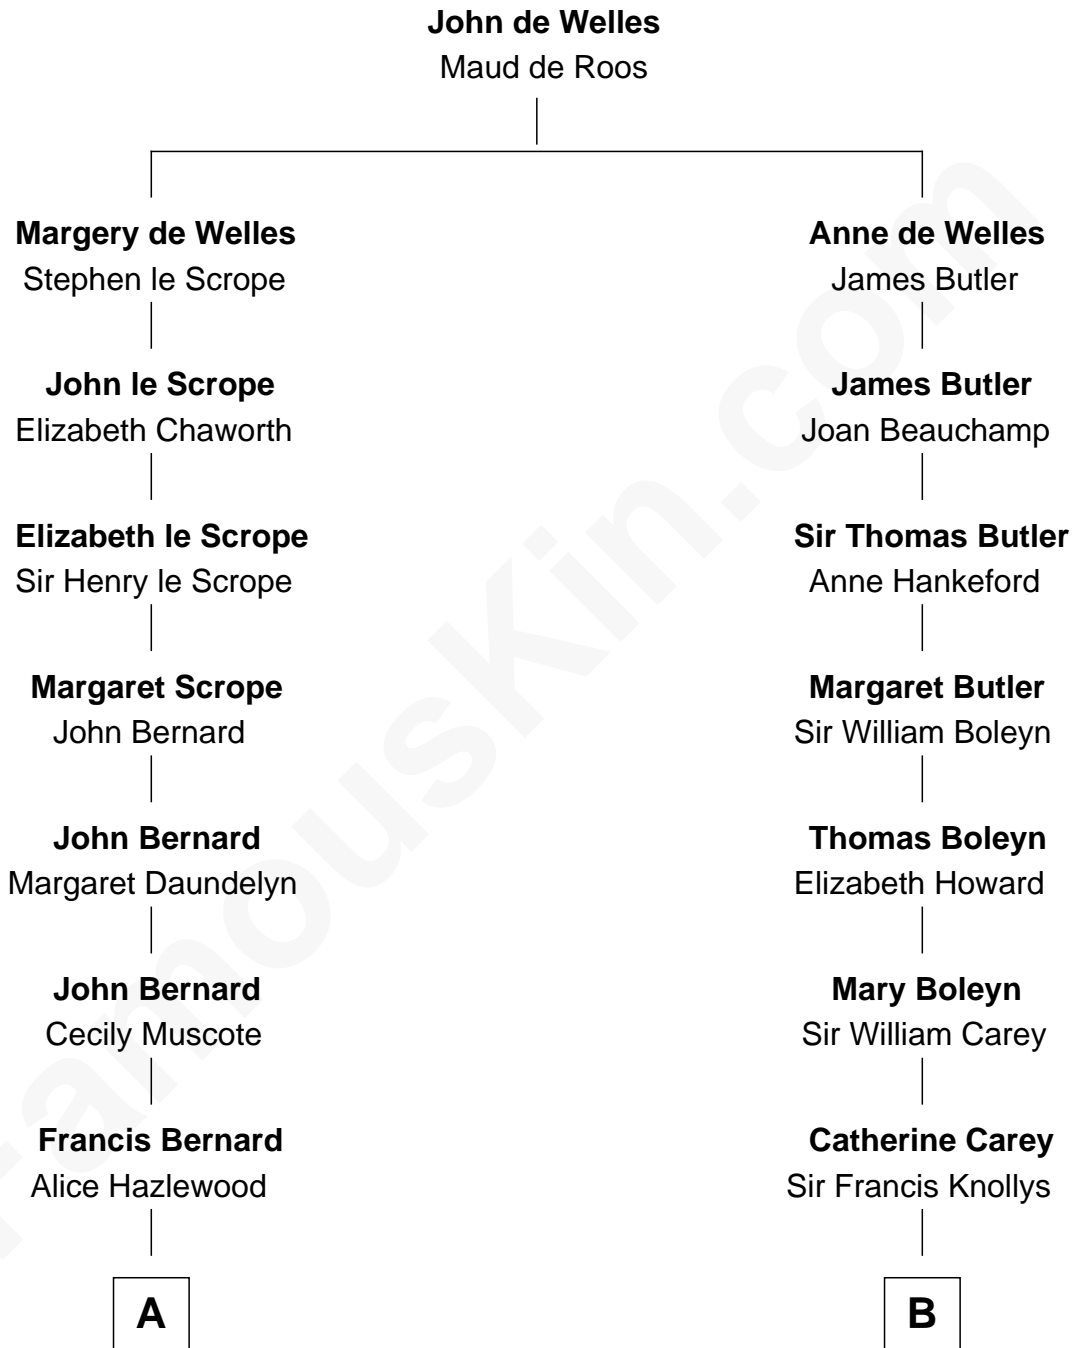

**FamousKin.com**  
**Relationship Chart of**  
**Admiral Richard Byrd**  
*Polar Explorer*

16th cousin 5 times removed of

**John Cena**  
*Movie Actor and WWE Pro Wrestler*

**C**

**Charles H. Nichols**

Martha Emma Dix

**Charles Nichols**

Julia Ellen Skelton

**Natalie Nichols**

Ulysses John Lupien

**Carol Frances Lupien**

John Joseph Cena

**John Cena**

*Actor and Pro Wrestler*