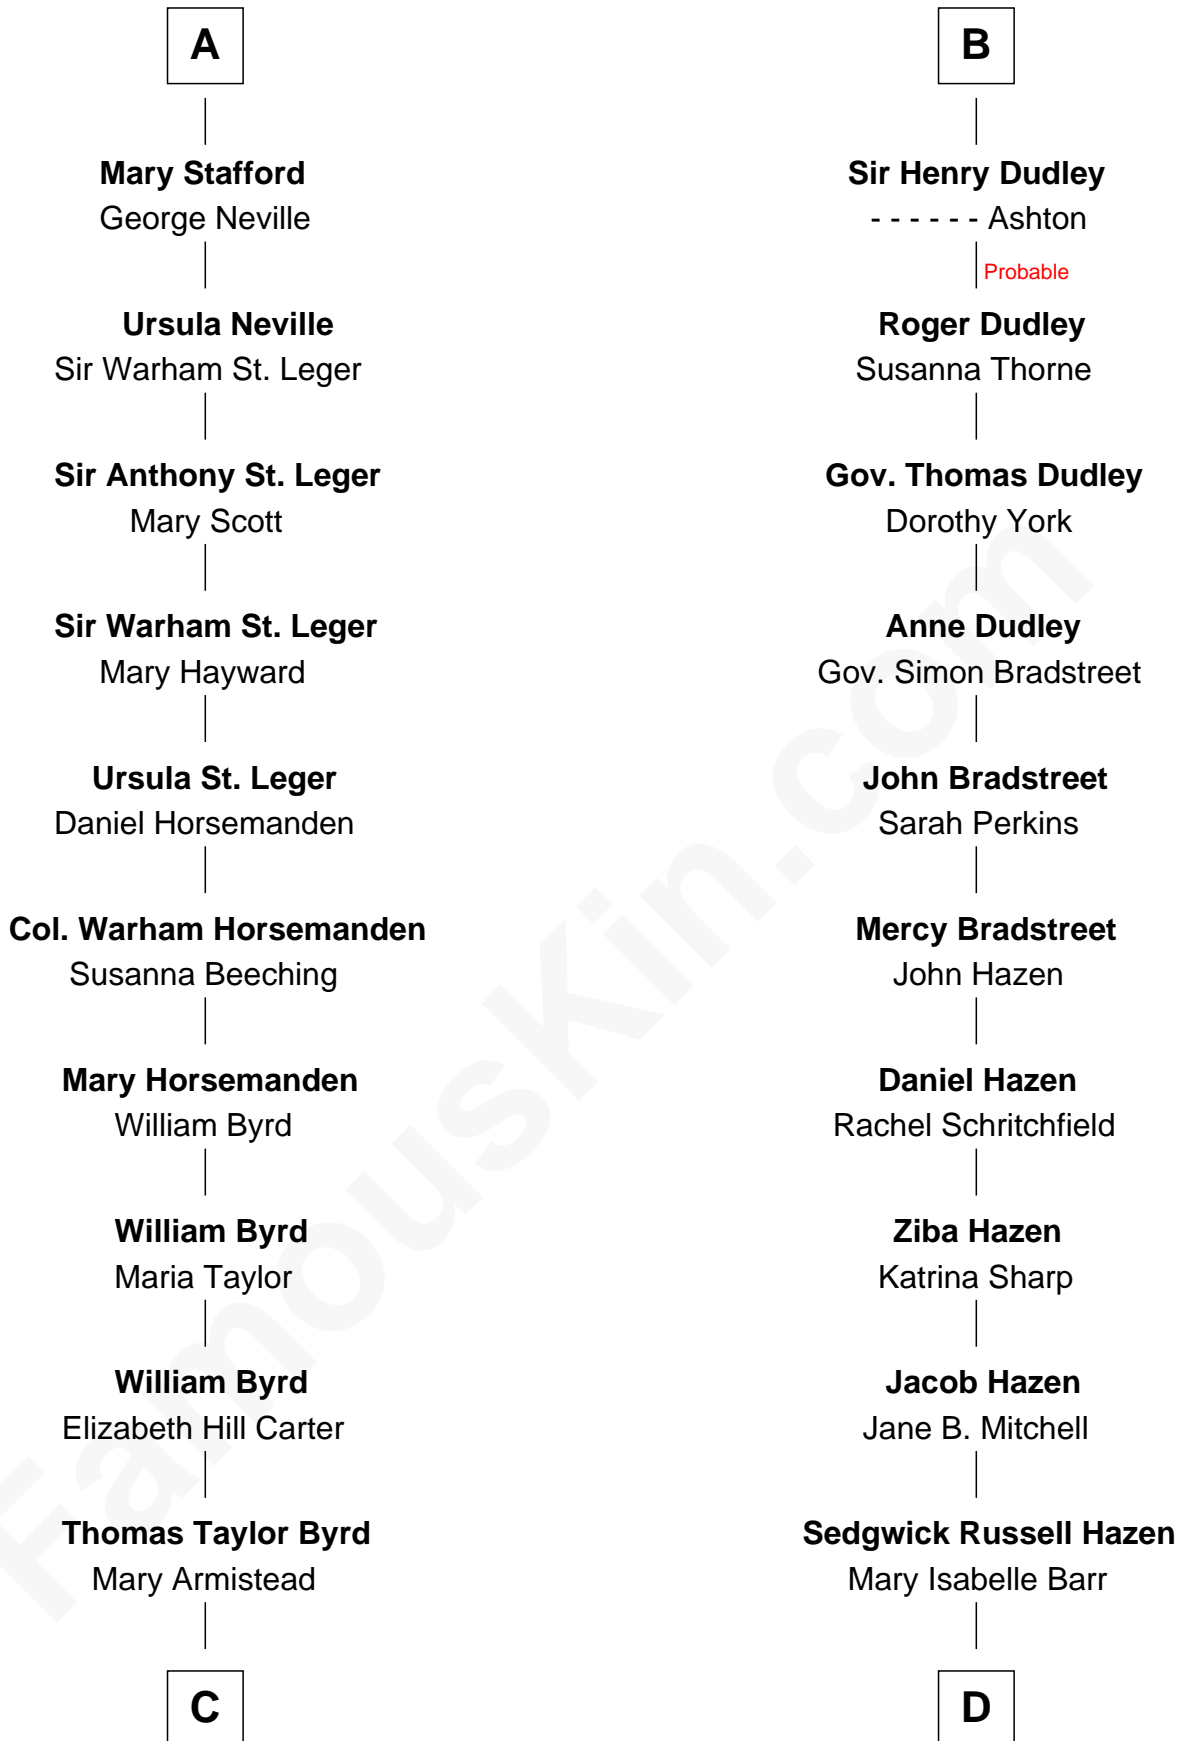

FamousKin.com

Relationship Chart of

Admiral Richard Byrd

Polar Explorer

20th cousin of

J. K. Simmons
TV and Movie Actor

Henry Plantagenet
Maud de Chaworth

Mary Plantagenet
Henry de Percy

Sir Henry Percy
Margaret de Neville

Sir Henry Percy
Elizabeth Mortimer

Sir Henry Percy
Eleanor Neville

Sir Henry Percy
Eleanor Poynings

Henry Percy
Maud Herbert

Eleanor Percy
Edward Stafford

A

Eleanor Plantagenet
Richard Fitzalan

Alice Fitzalan
Sir Thomas de Holand

Eleanor Holand
Edward Cherleton

Joyce Cherleton
Sir John Tiptoft

Joyce Tiptoft
Sir Edmund Sutton

Sir Edward Sutton
Cecily Willoughby

Sir John Sutton
Cecily Grey

B

C

Richard Evelyn Byrd

Anne Harrison

Col. William Byrd
Jane Meriwether Rivers

Richard Evelyn Byrd
Eleanor Bolling Flood

Admiral Richard Byrd
Polar Explorer

D

Lewis Jacob Hazen
Emma Broaddus Lewis

Ruth Hazen
Col. Ralph Archibald Kimble