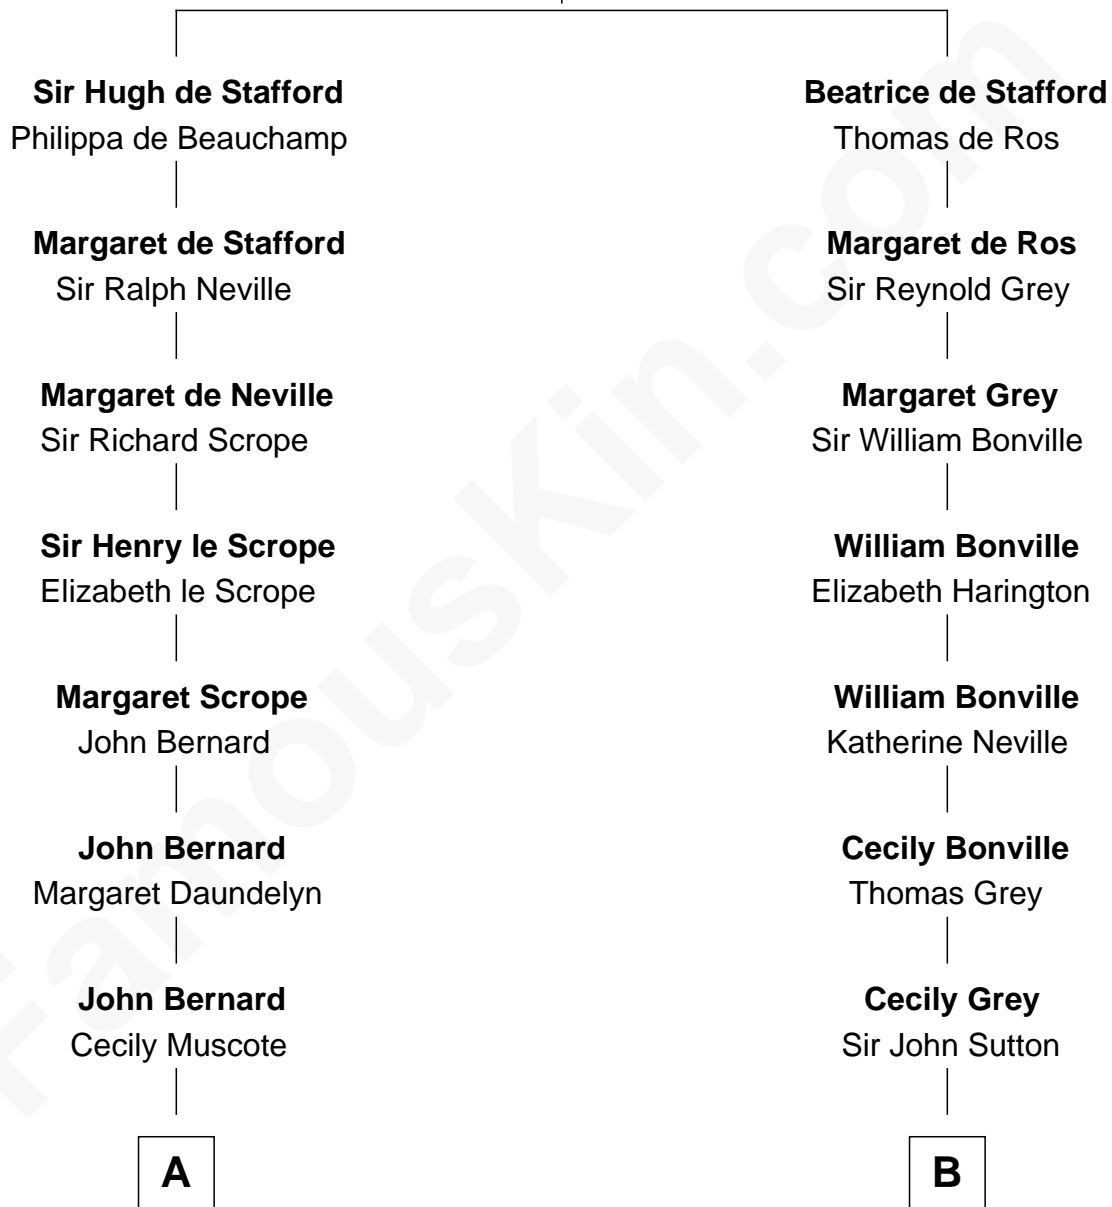

FamousKin.com
Relationship Chart of
Admiral Richard Byrd
Polar Explorer

17th cousin 3 times removed of

J. K. Simmons
TV and Movie Actor

Ralph de Stafford
 Margaret de Audley

C

Lewis Jacob Hazen

Emma Broaddus Lewis