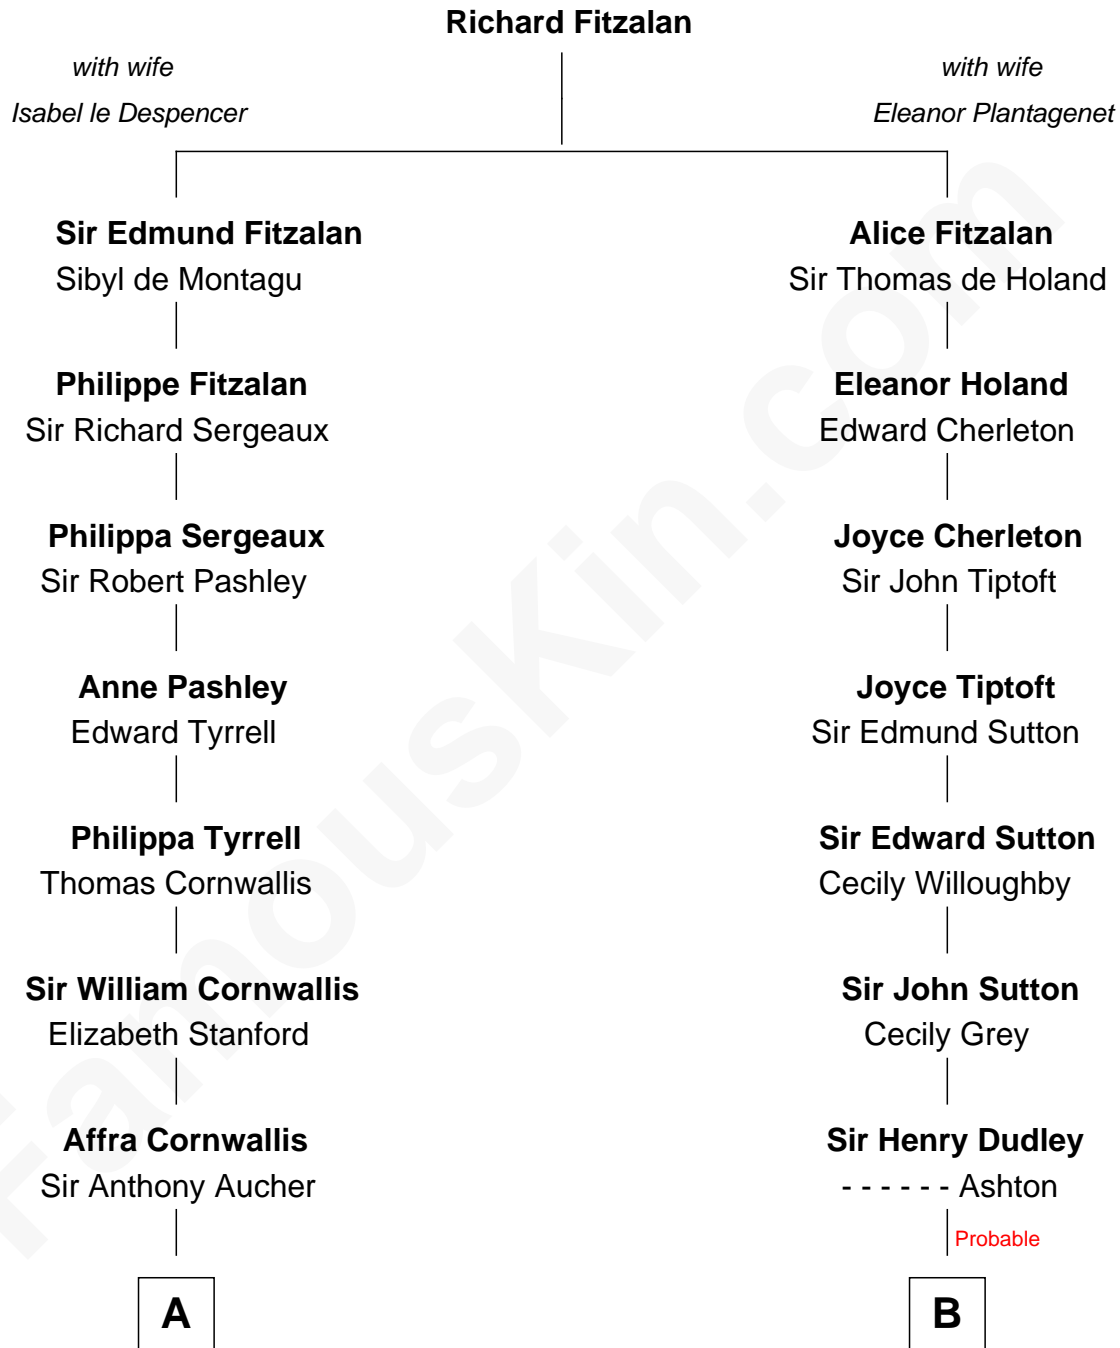

FamousKin.com
Relationship Chart of
Admiral Richard Byrd
Polar Explorer

19th cousin 2 times removed of

J. K. Simmons
TV and Movie Actor

C

Eliza Bolling West
Dr. Joel Walker Flood

Col. Henry De La Warr Flood
Mary Elizabeth Trent

Joel Walker Flood
Ella Faulkner

Eleanor Bolling Flood
Richard Evelyn Byrd

Admiral Richard Byrd
Polar Explorer

D

Ruth Hazen
Col. Ralph Archibald Kimble

Patricia Kimble
Dr. Donald William Simmons

J. K. Simmons
TV and Movie Actor