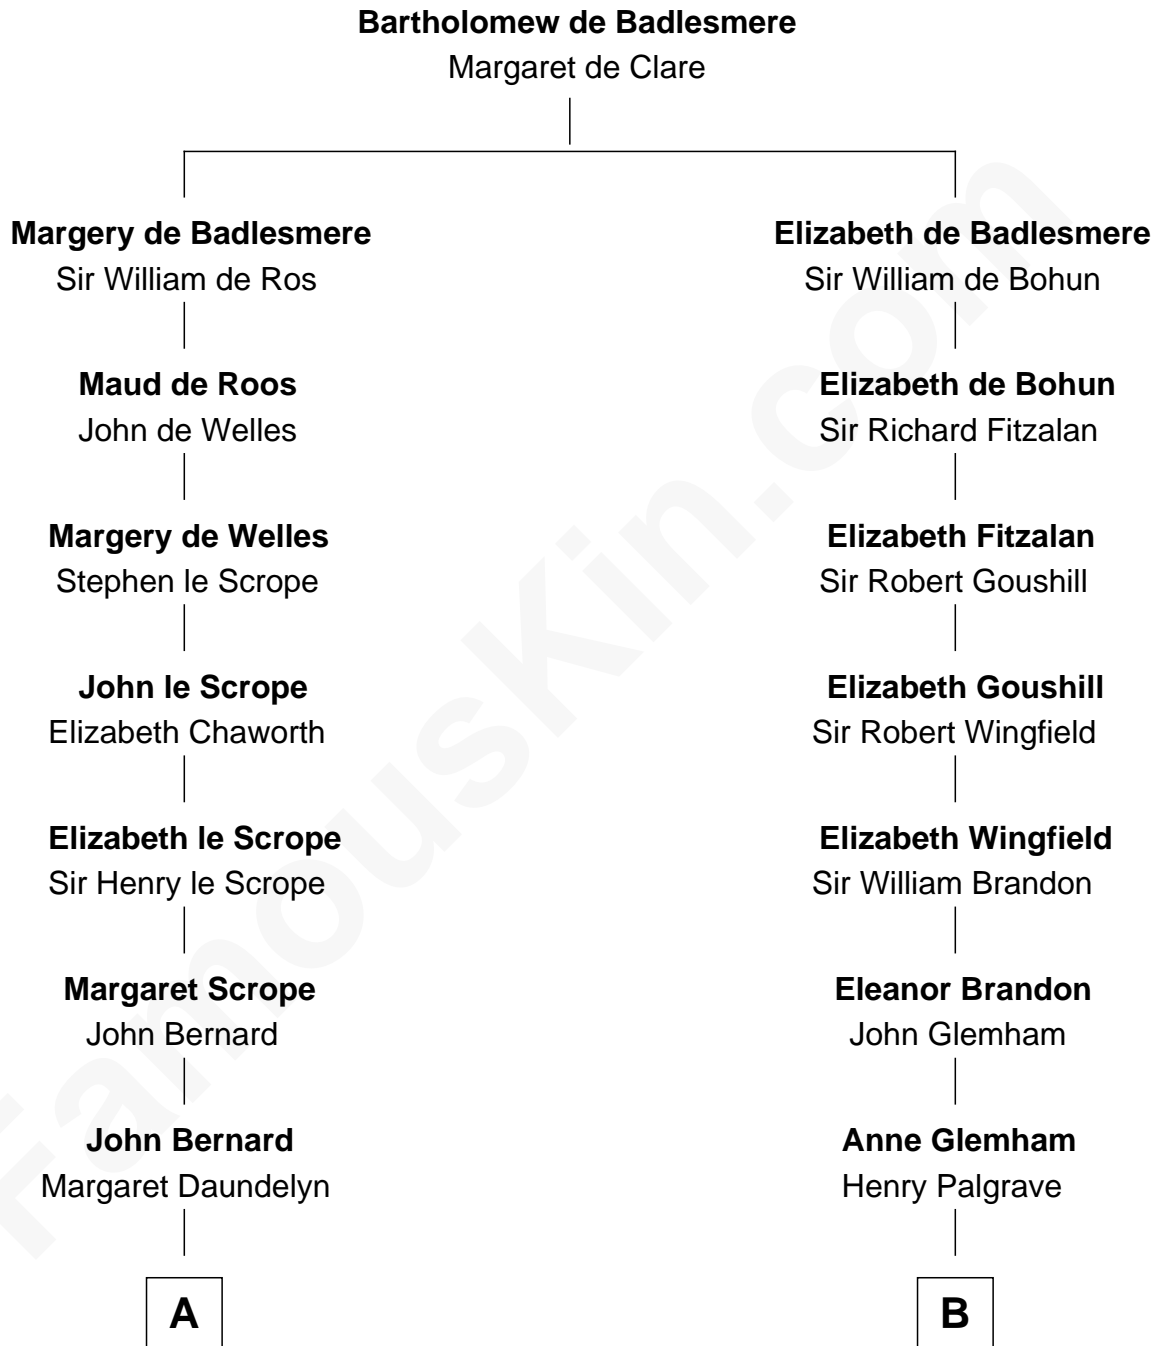

FamousKin.com

Relationship Chart of

Admiral Richard Byrd

Polar Explorer

18th cousin of

Henry Clay Folger

Founder of Folger Shakespeare Library and Chairman of Standard Oil

C

Richard Evelyn Byrd
Eleanor Bolling Flood

Admiral Richard Byrd
Polar Explorer

D

Henry Clay Folger
Eliza Jane Clark

Henry Clay Folger
Chairman of Standard Oil

FamousKin.com