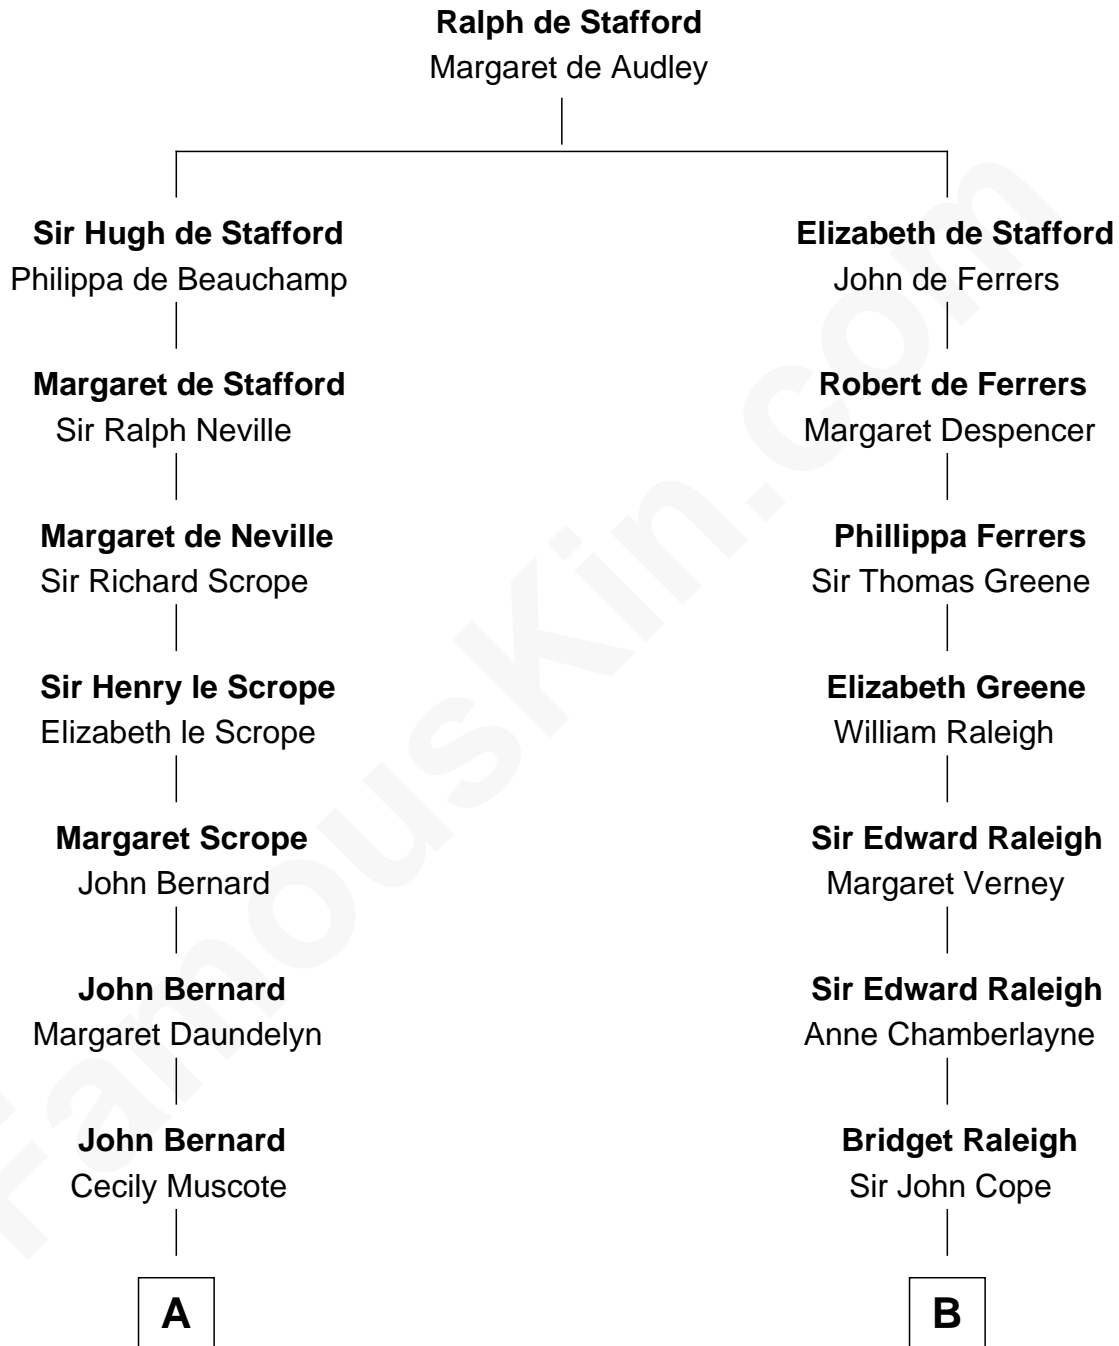

FamousKin.com

Relationship Chart of

Admiral Richard Byrd

Polar Explorer

17th cousin of

Henry Clay Folger

Founder of Folger Shakespeare Library and Chairman of Standard Oil

A

Francis Bernard
Alice Hazlewood

Elizabeth Bernard
Thomas Harrison

Probable

Benjamin Harrison
Mary - - - - -

Benjamin Harrison
Hannah Churchill

Nathaniel Harrison
Mary Cary

Nathaniel Harrison
Mary Digges

Benjamin Harrison
Evelyn Taylor Byrd

Anne Harrison
Richard Evelyn Byrd

Col. William Byrd
Jane Meriwether Rivers

Richard Evelyn Byrd
Eleanor Bolling Flood

Admiral Richard Byrd
Polar Explorer

B

Elizabeth Cope
John Dryden

Bridget Dryden
Rev. Francis Marbury