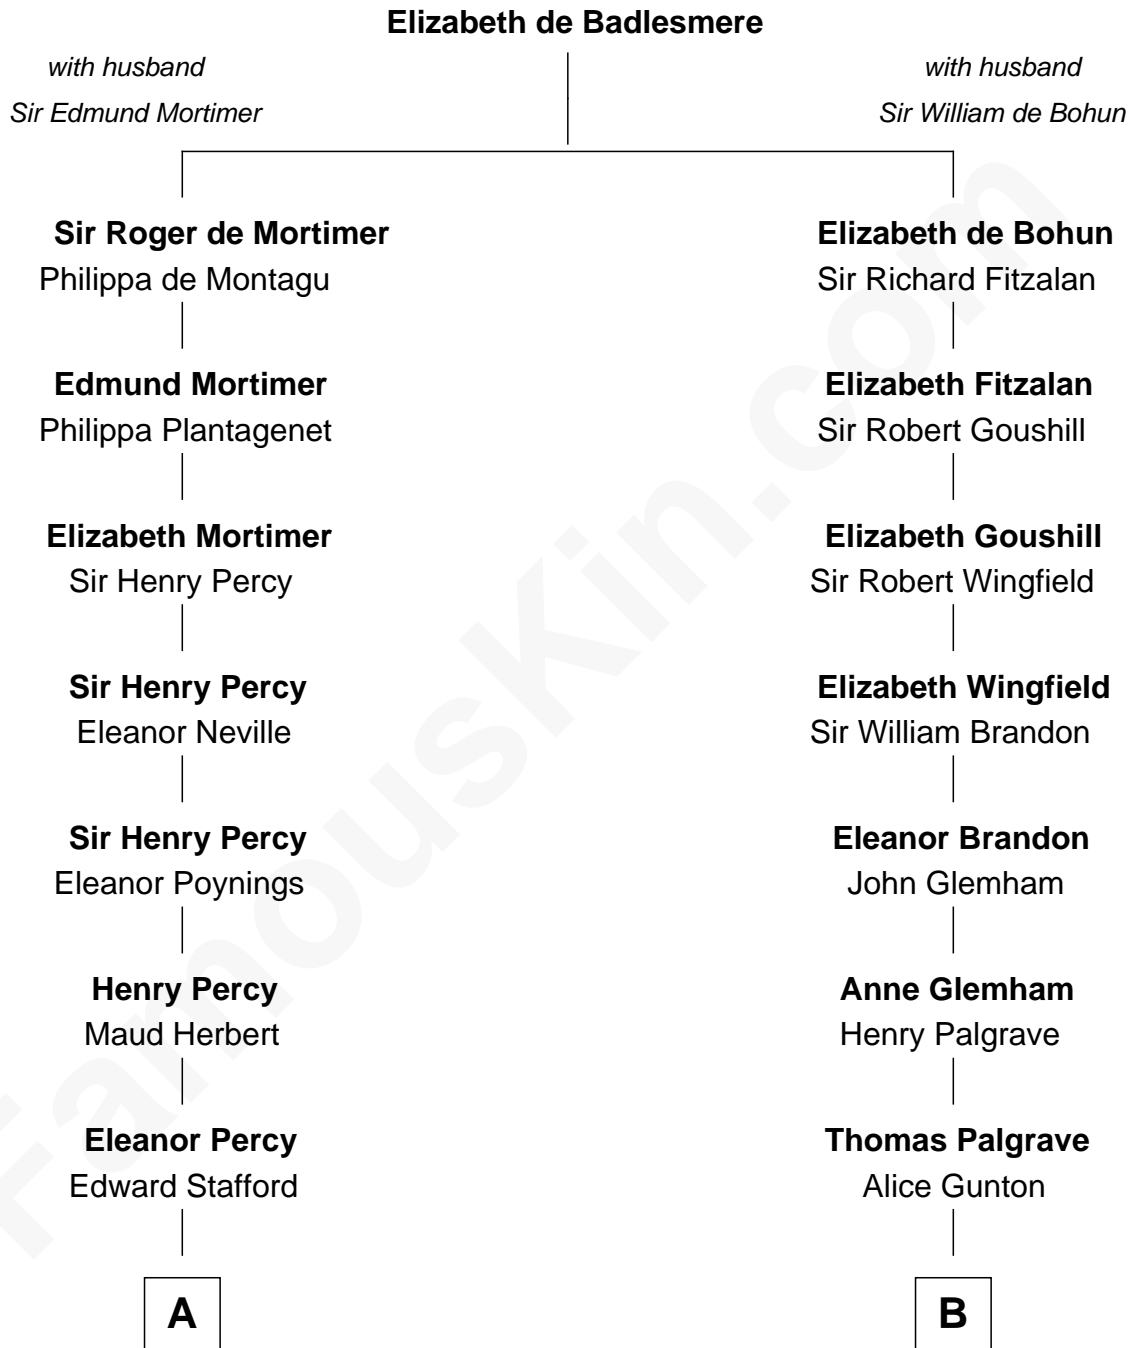

**FamousKin.com**  
**Relationship Chart of**  
**Admiral Richard Byrd**  
*Polar Explorer*

17th cousin 3 times removed of

**Henry Clay Folger**

*Founder of Folger Shakespeare Library and Chairman of Standard Oil*

**C**

Richard Evelyn Byrd

Anne Harrison

Col. William Byrd

Jane Meriwether Rivers

Richard Evelyn Byrd

Eleanor Bolling Flood

Admiral Richard Byrd

*Polar Explorer*

FamousKin.com