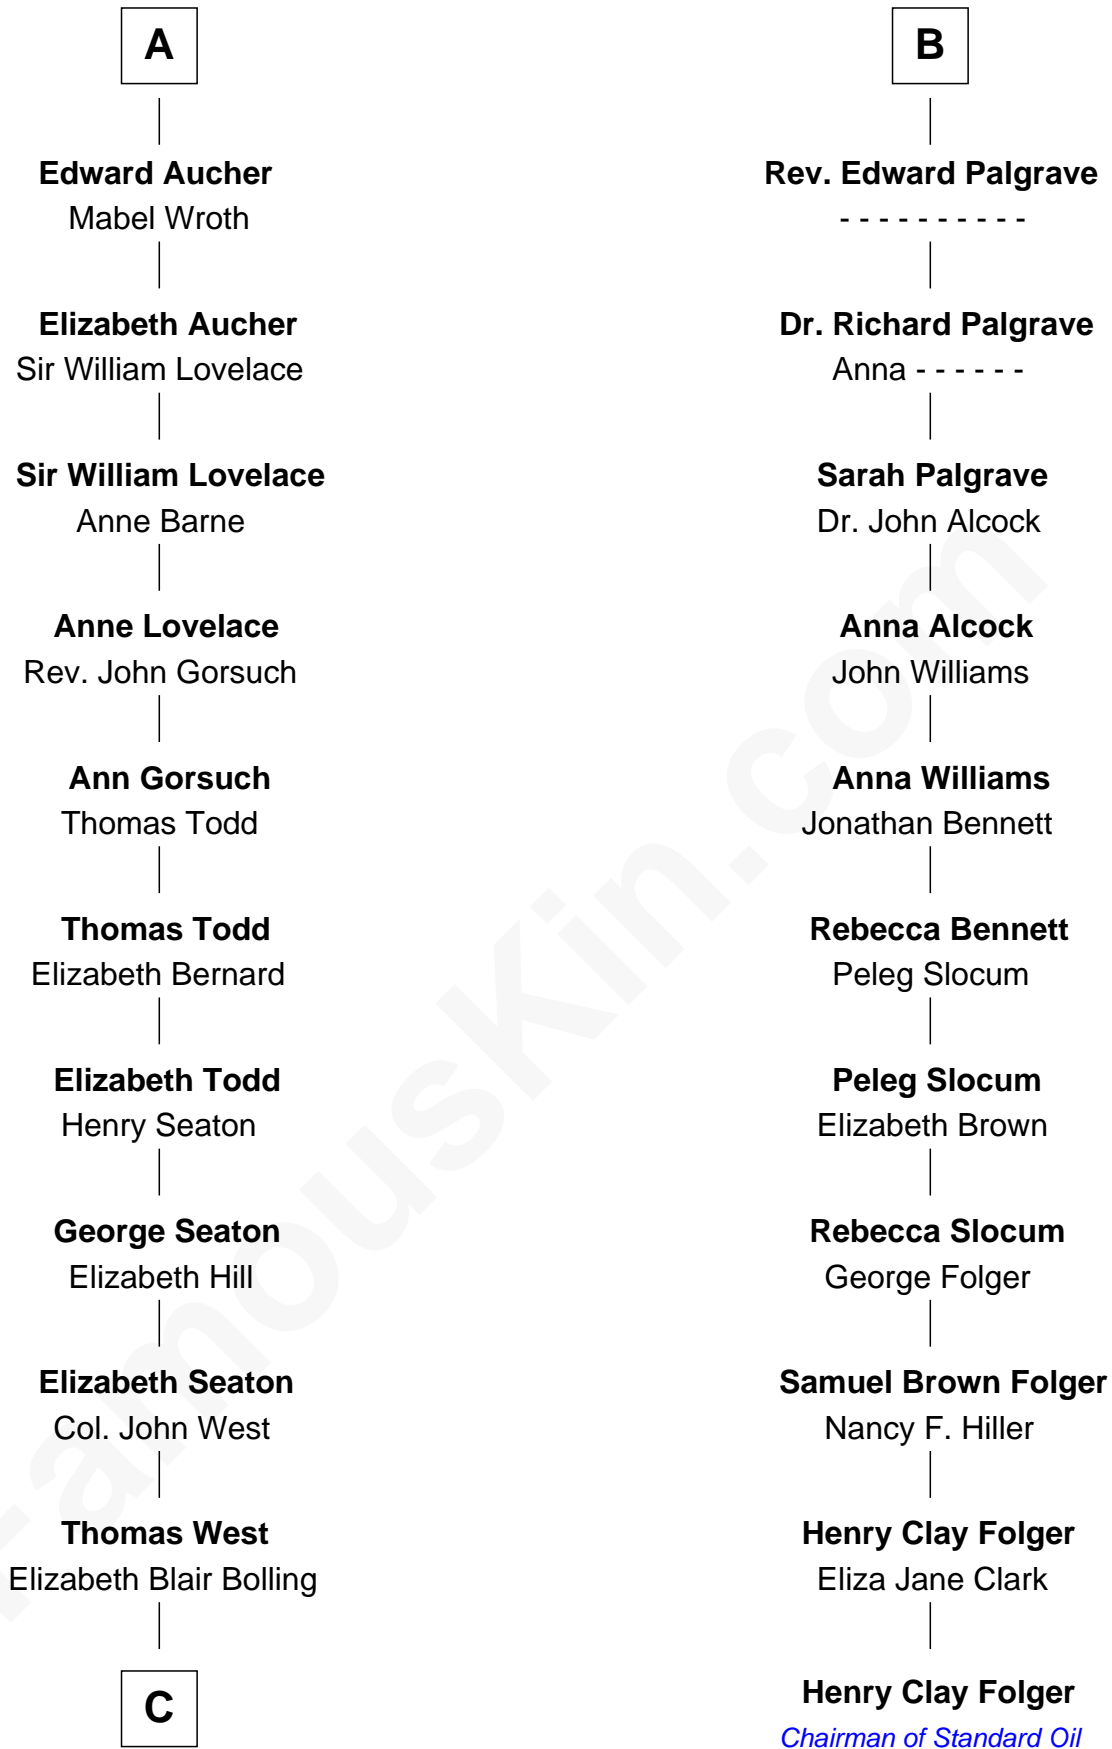

FamousKin.com
Relationship Chart of
Admiral Richard Byrd
Polar Explorer

17th cousin 4 times removed of

Henry Clay Folger

Founder of Folger Shakespeare Library and Chairman of Standard Oil

C

Eliza Bolling West
Dr. Joel Walker Flood

Col. Henry De La Warr Flood
Mary Elizabeth Trent

Joel Walker Flood
Ella Faulkner

Eleanor Bolling Flood
Richard Evelyn Byrd

Admiral Richard Byrd
Polar Explorer

FamousKin.com