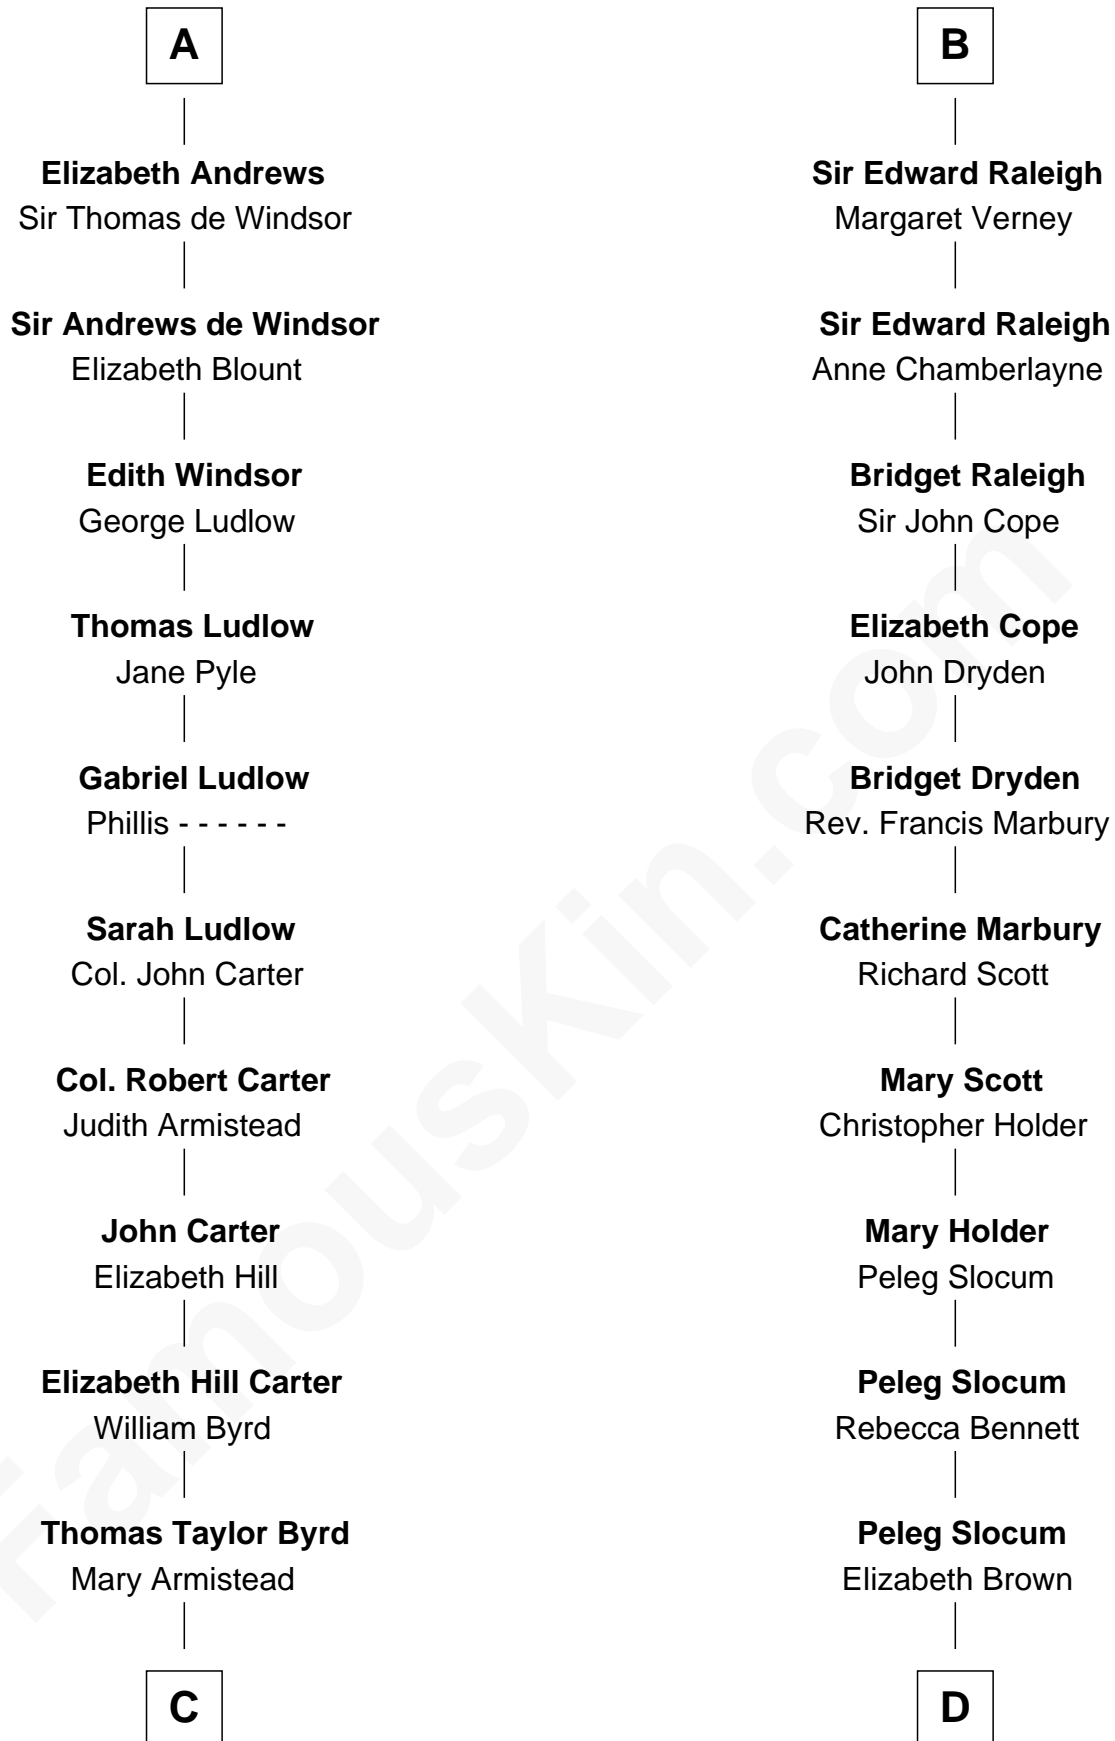

FamousKin.com
Relationship Chart of
Admiral Richard Byrd

Polar Explorer

20th cousin of

Henry Clay Folger

Founder of Folger Shakespeare Library and Chairman of Standard Oil

Sir Hugh le Despencer

Aveline Basset

Isabella de Beauchamp

Hugh le Despencer

Eleanor de Clare

Sir Edward le Despencer

Anne de Ferrers

Edward Despencer

Elizabeth Burghersh

Margaret Despencer

Robert de Ferrers

Phillippa Ferrers

Sir Thomas Greene

Elizabeth Greene

William Raleigh

B

C

Richard Evelyn Byrd

Anne Harrison

Col. William Byrd
Jane Meriwether Rivers

Richard Evelyn Byrd
Eleanor Bolling Flood

Admiral Richard Byrd
Polar Explorer

D

Rebecca Slocum

George Folger

Samuel Brown Folger
Nancy F. Hiller