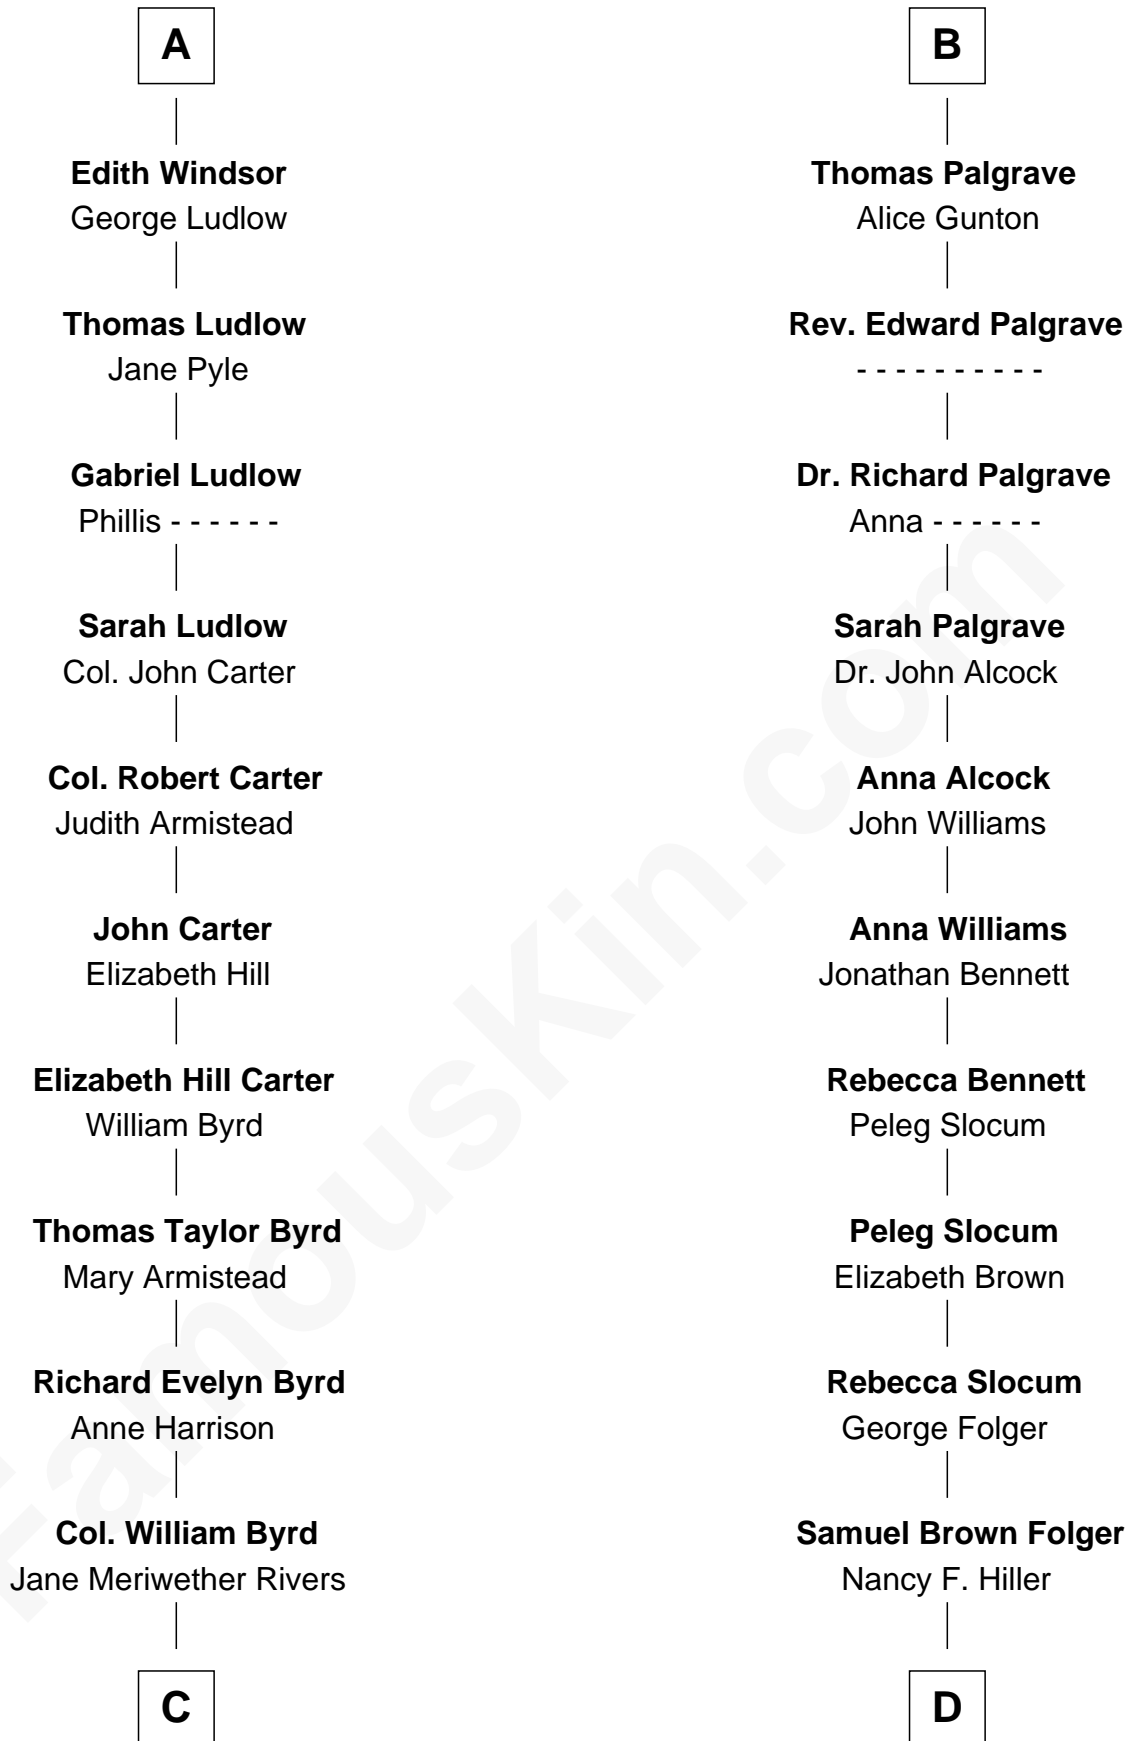

FamousKin.com

Relationship Chart of

Admiral Richard Byrd

Polar Explorer

18th cousin of

Henry Clay Folger

Founder of Folger Shakespeare Library and Chairman of Standard Oil

Humphrey de Bohun
Elizabeth Plantagenet

C

Richard Evelyn Byrd
Eleanor Bolling Flood

Admiral Richard Byrd
Polar Explorer

D

Henry Clay Folger
Eliza Jane Clark

Henry Clay Folger
Chairman of Standard Oil

FamousKin.com