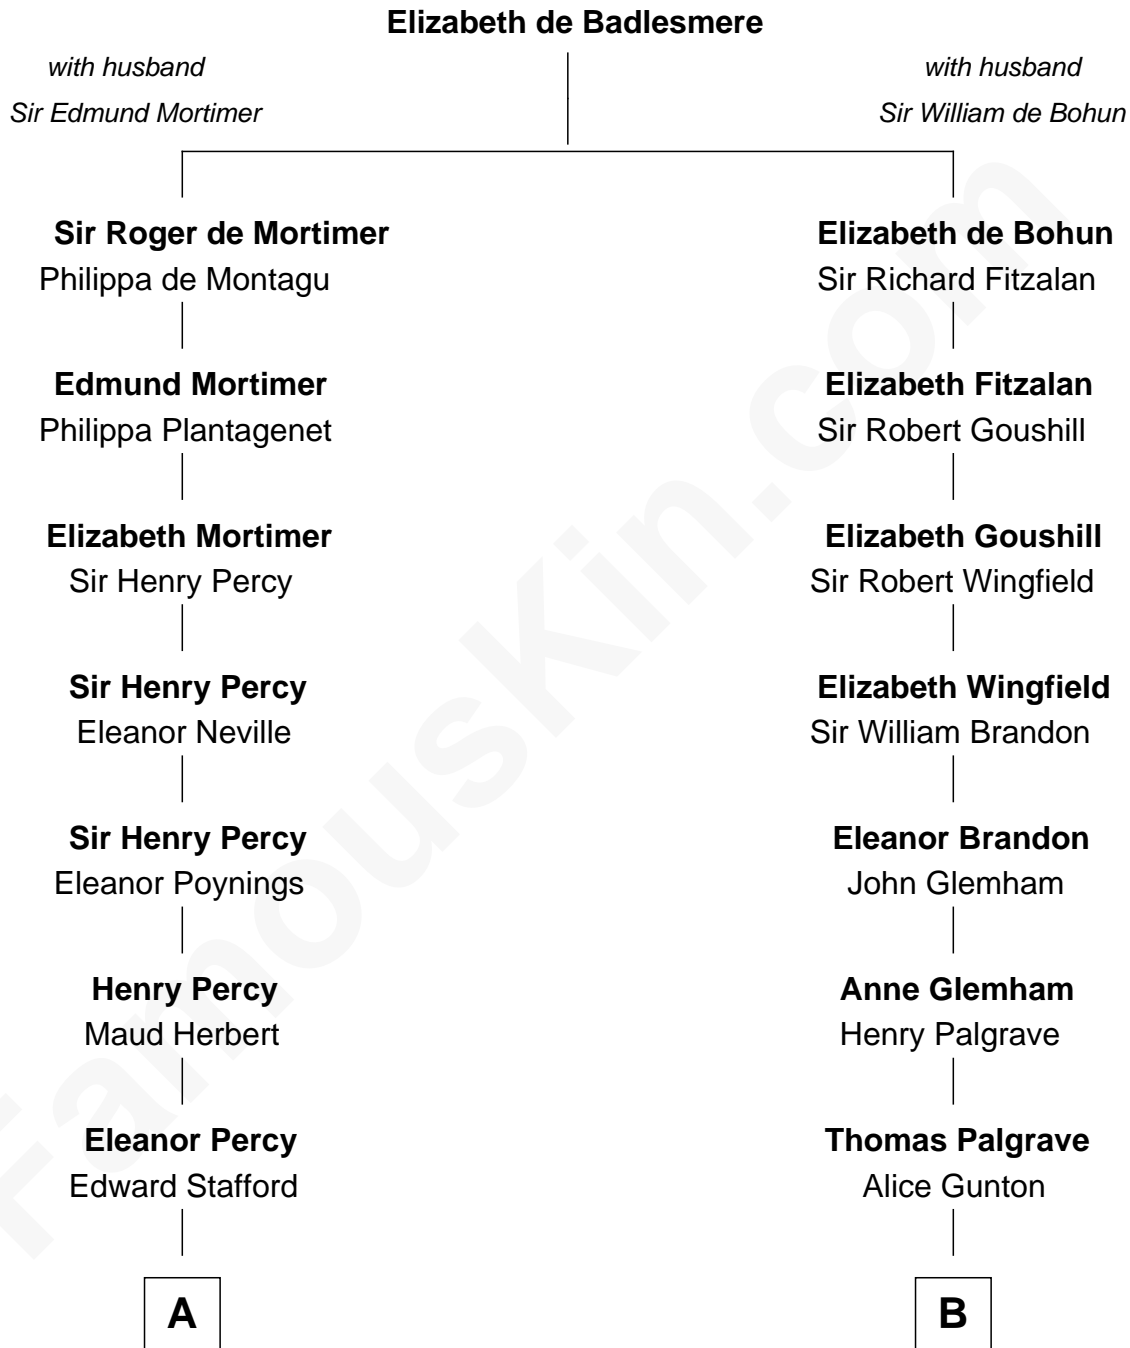

FamousKin.com
Relationship Chart of
Admiral Richard Byrd
Polar Explorer

16th cousin 4 times removed of

J. A. Folger
Founder of Folger Coffee Company

C

Richard Evelyn Byrd

Anne Harrison

Col. William Byrd

Jane Meriwether Rivers

Richard Evelyn Byrd

Eleanor Bolling Flood

Admiral Richard Byrd

Polar Explorer

FamousKin.com