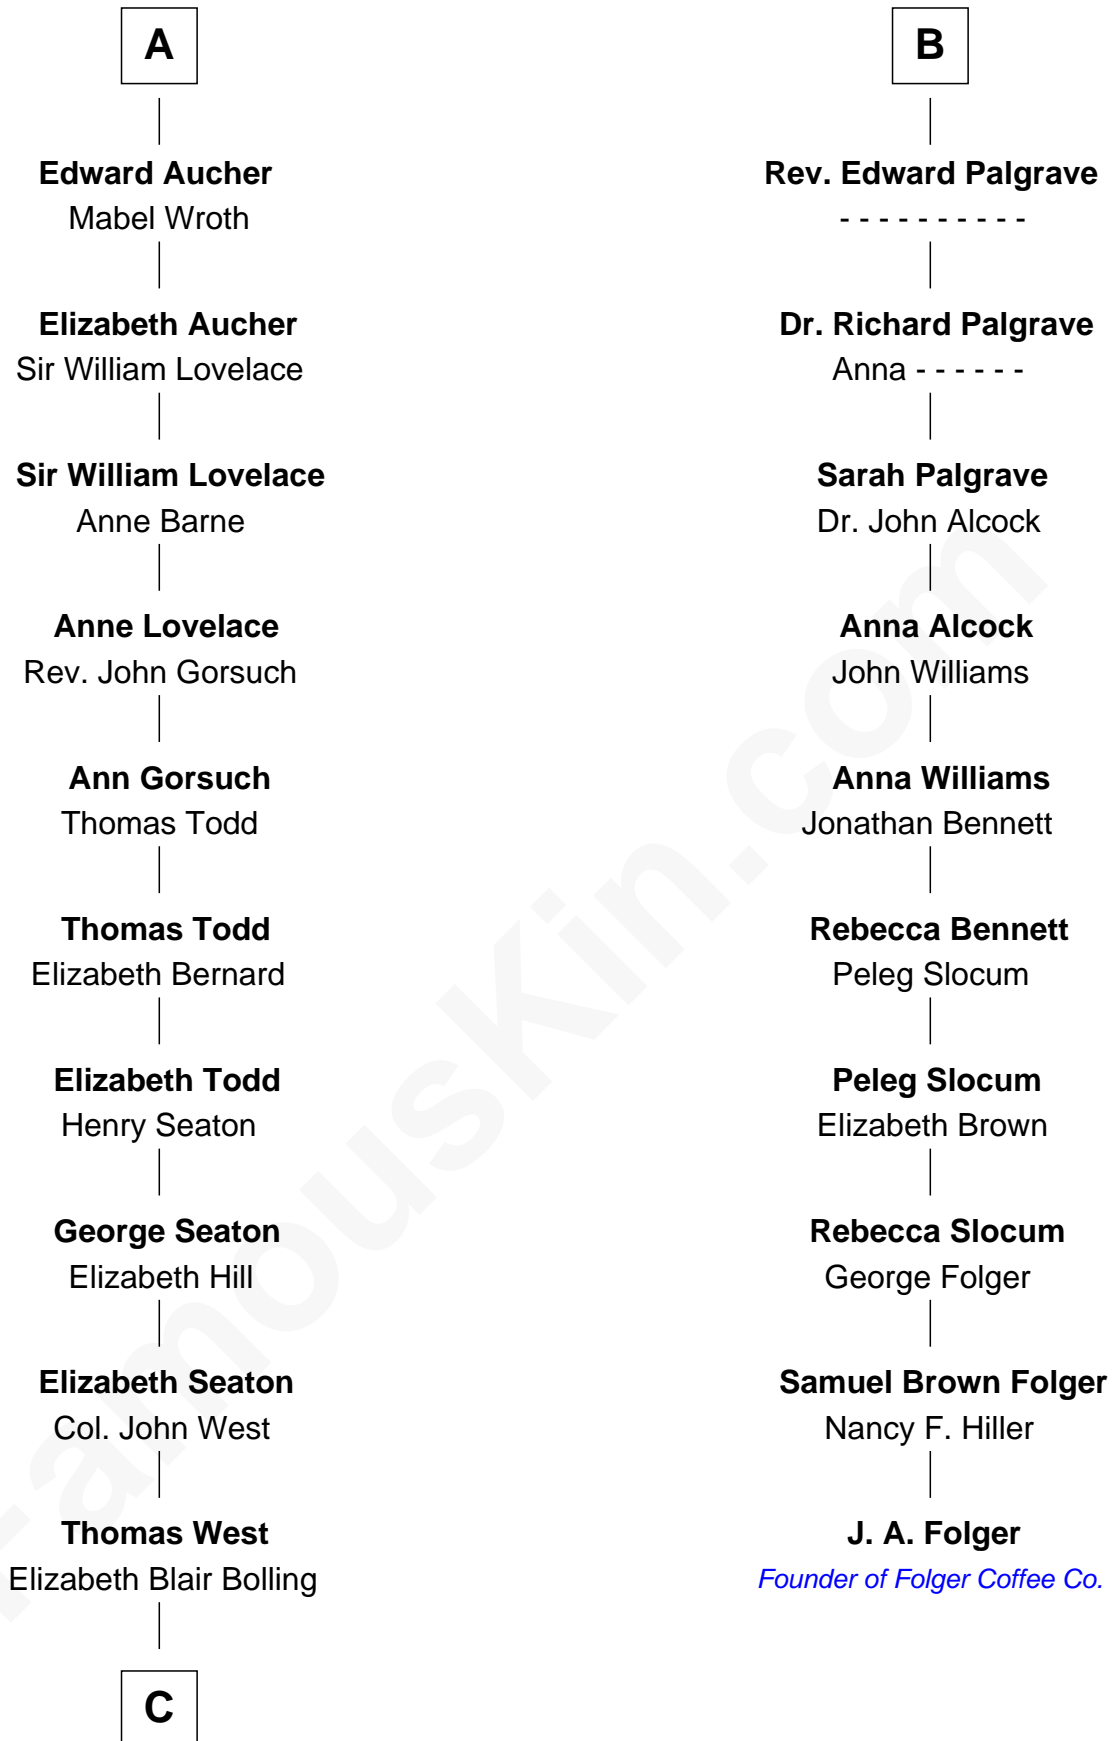

FamousKin.com
Relationship Chart of
Admiral Richard Byrd
Polar Explorer

16th cousin 5 times removed of

J. A. Folger
Founder of Folger Coffee Company

C

Eliza Bolling West
Dr. Joel Walker Flood

Col. Henry De La Warr Flood
Mary Elizabeth Trent

Joel Walker Flood
Ella Faulkner

Eleanor Bolling Flood
Richard Evelyn Byrd

Admiral Richard Byrd
Polar Explorer

FamousKin.com