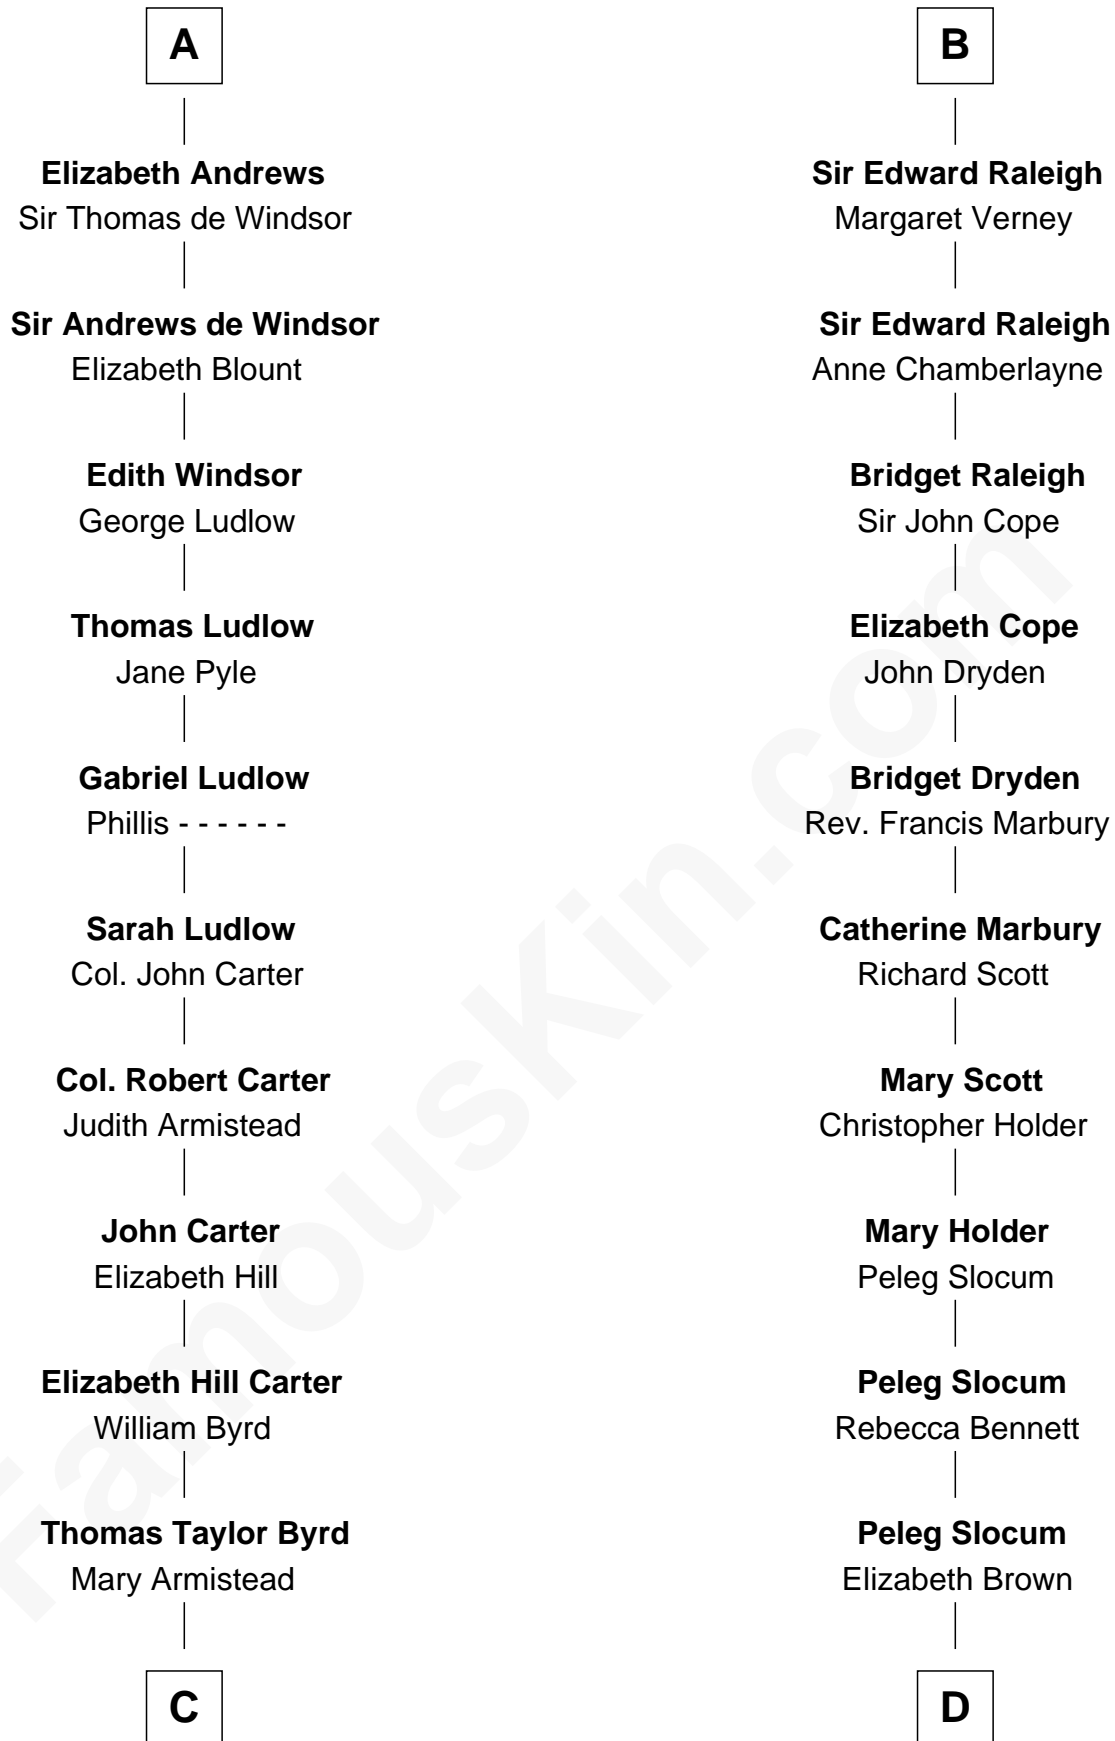

FamousKin.com
Relationship Chart of
Admiral Richard Byrd
Polar Explorer

19th cousin 1 time removed of

J. A. Folger
Founder of Folger Coffee Company

C

Richard Evelyn Byrd

Anne Harrison

Col. William Byrd
Jane Meriwether Rivers

Richard Evelyn Byrd
Eleanor Bolling Flood

Admiral Richard Byrd
Polar Explorer

D

Rebecca Slocum

George Folger

Samuel Brown Folger
Nancy F. Hiller

J. A. Folger
Founder of Folger Coffee Co.

FamousKin.com