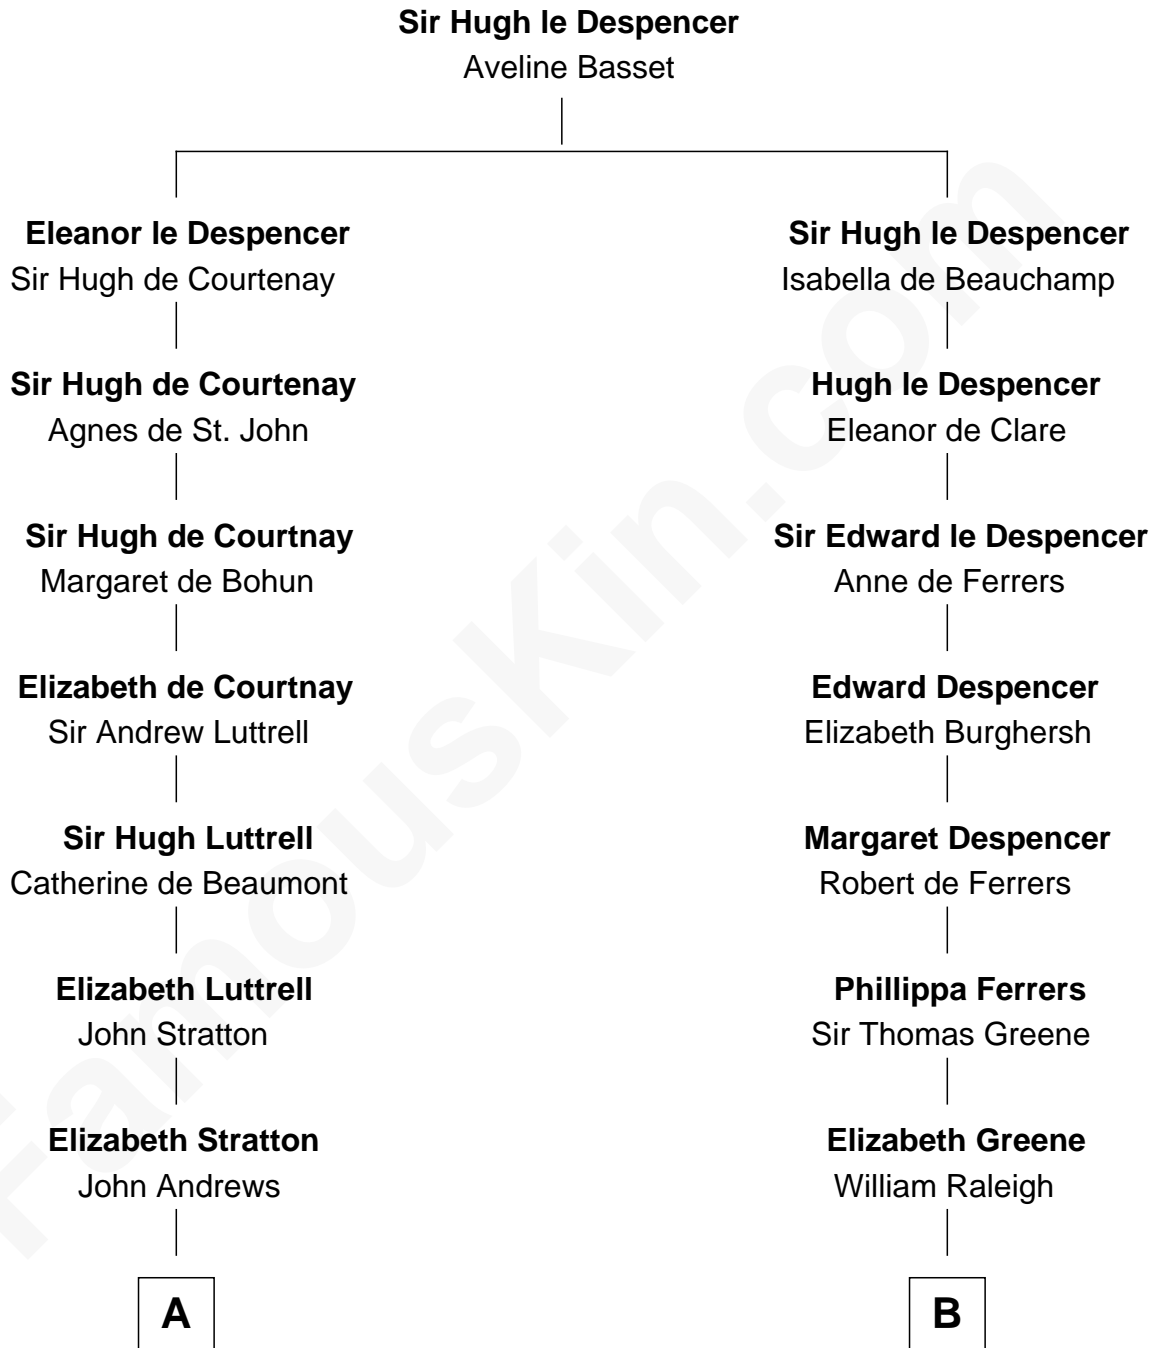

FamousKin.com
Relationship Chart of
Admiral Richard Byrd
Polar Explorer

19th cousin 1 time removed of

J. A. Folger
Founder of Folger Coffee Company

C

Richard Evelyn Byrd

Anne Harrison

Col. William Byrd
Jane Meriwether Rivers

Richard Evelyn Byrd
Eleanor Bolling Flood

Admiral Richard Byrd
Polar Explorer

D

Rebecca Slocum

George Folger

Samuel Brown Folger
Nancy F. Hiller

J. A. Folger
Founder of Folger Coffee Co.

FamousKin.com