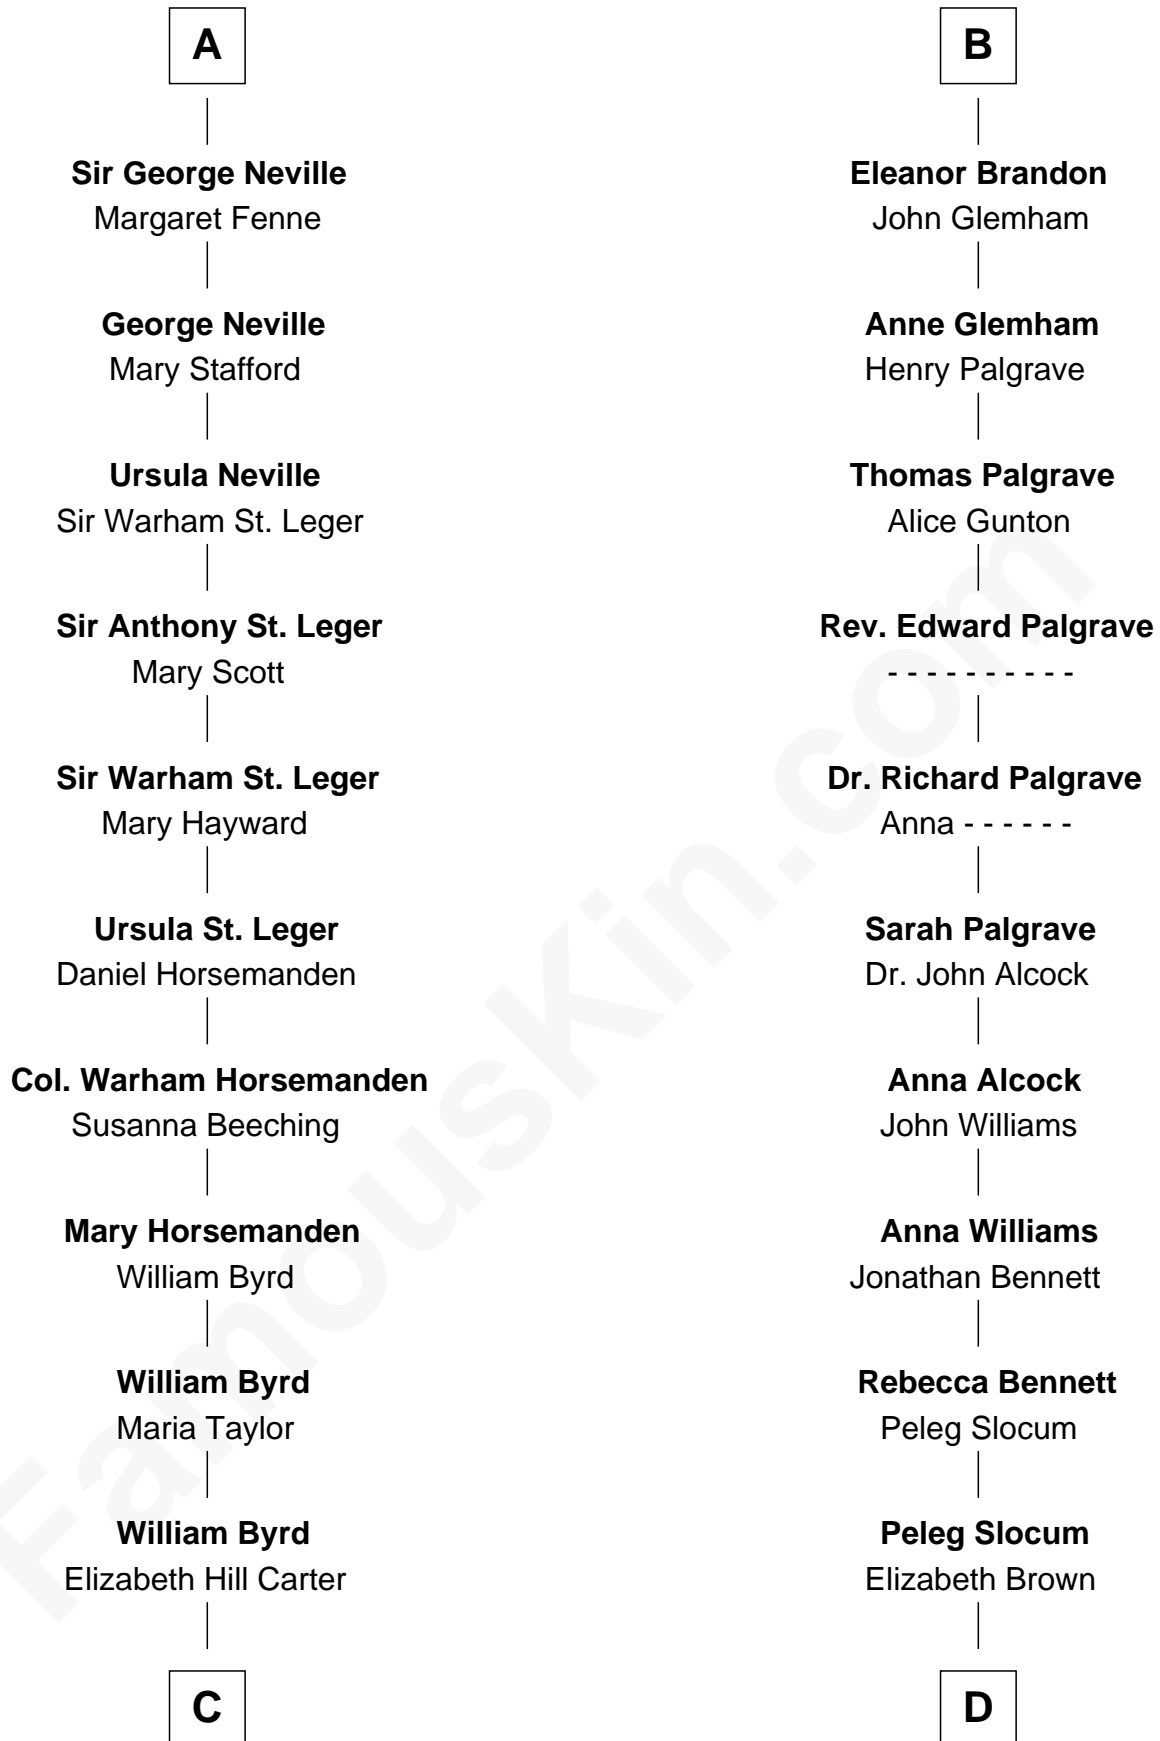

FamousKin.com
Relationship Chart of
Admiral Richard Byrd
Polar Explorer

19th cousin 2 times removed of

J. A. Folger
Founder of Folger Coffee Company

C

Thomas Taylor Byrd

Mary Armistead

Richard Evelyn Byrd

Anne Harrison

Col. William Byrd

Jane Meriwether Rivers

Richard Evelyn Byrd

Eleanor Bolling Flood

Admiral Richard Byrd

Polar Explorer

D

Rebecca Slocum

George Folger

Samuel Brown Folger

Nancy F. Hiller

J. A. Folger

Founder of Folger Coffee Co.