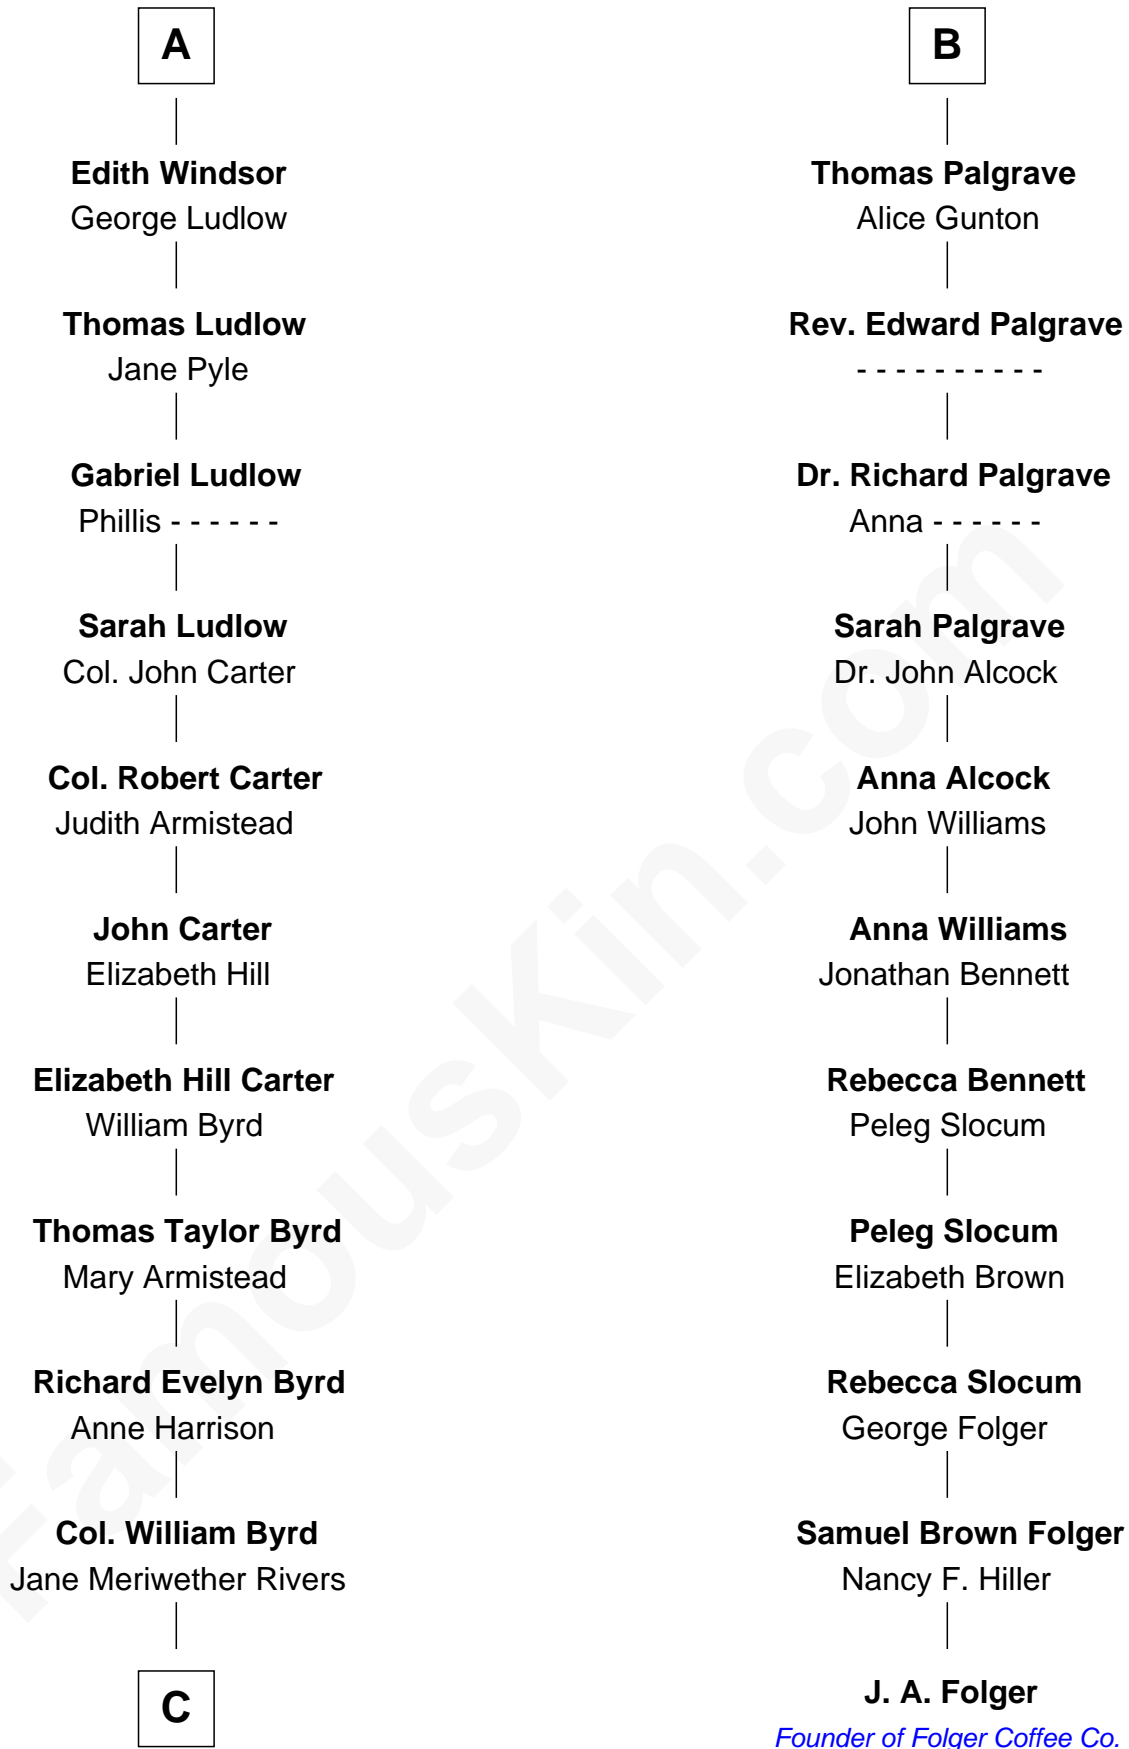

**FamousKin.com**  
**Relationship Chart of**  
**Admiral Richard Byrd**  
*Polar Explorer*

17th cousin 1 time removed of

**J. A. Folger**  
*Founder of Folger Coffee Company*

**C**

**Richard Evelyn Byrd**

Eleanor Bolling Flood

**Admiral Richard Byrd**

*Polar Explorer*

FamousKin.com