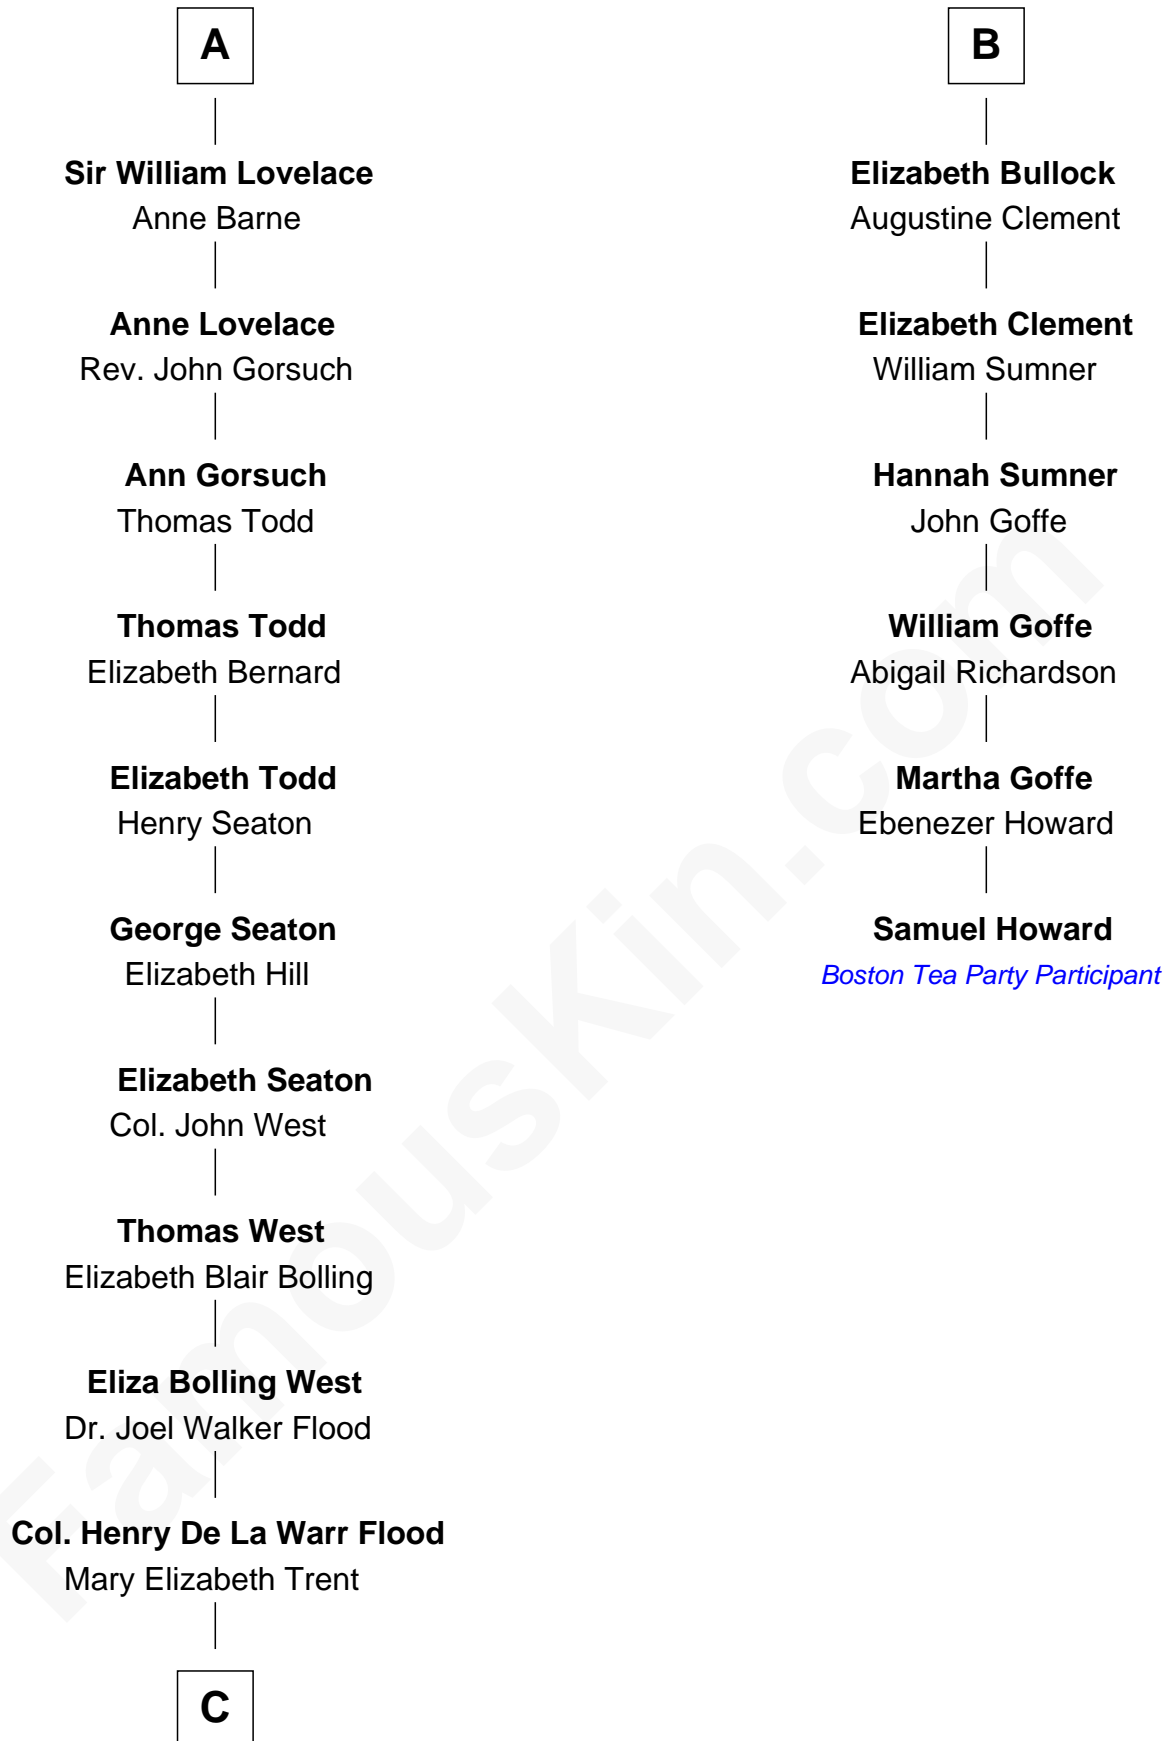

FamousKin.com
Relationship Chart of
Admiral Richard Byrd
Polar Explorer

12th cousin 7 times removed of

Samuel Howard
Boston Tea Party Participant

C

—
Joel Walker Flood

Ella Faulkner

—
Eleanor Bolling Flood

Richard Evelyn Byrd

—
Admiral Richard Byrd

Polar Explorer

FamousKin.com