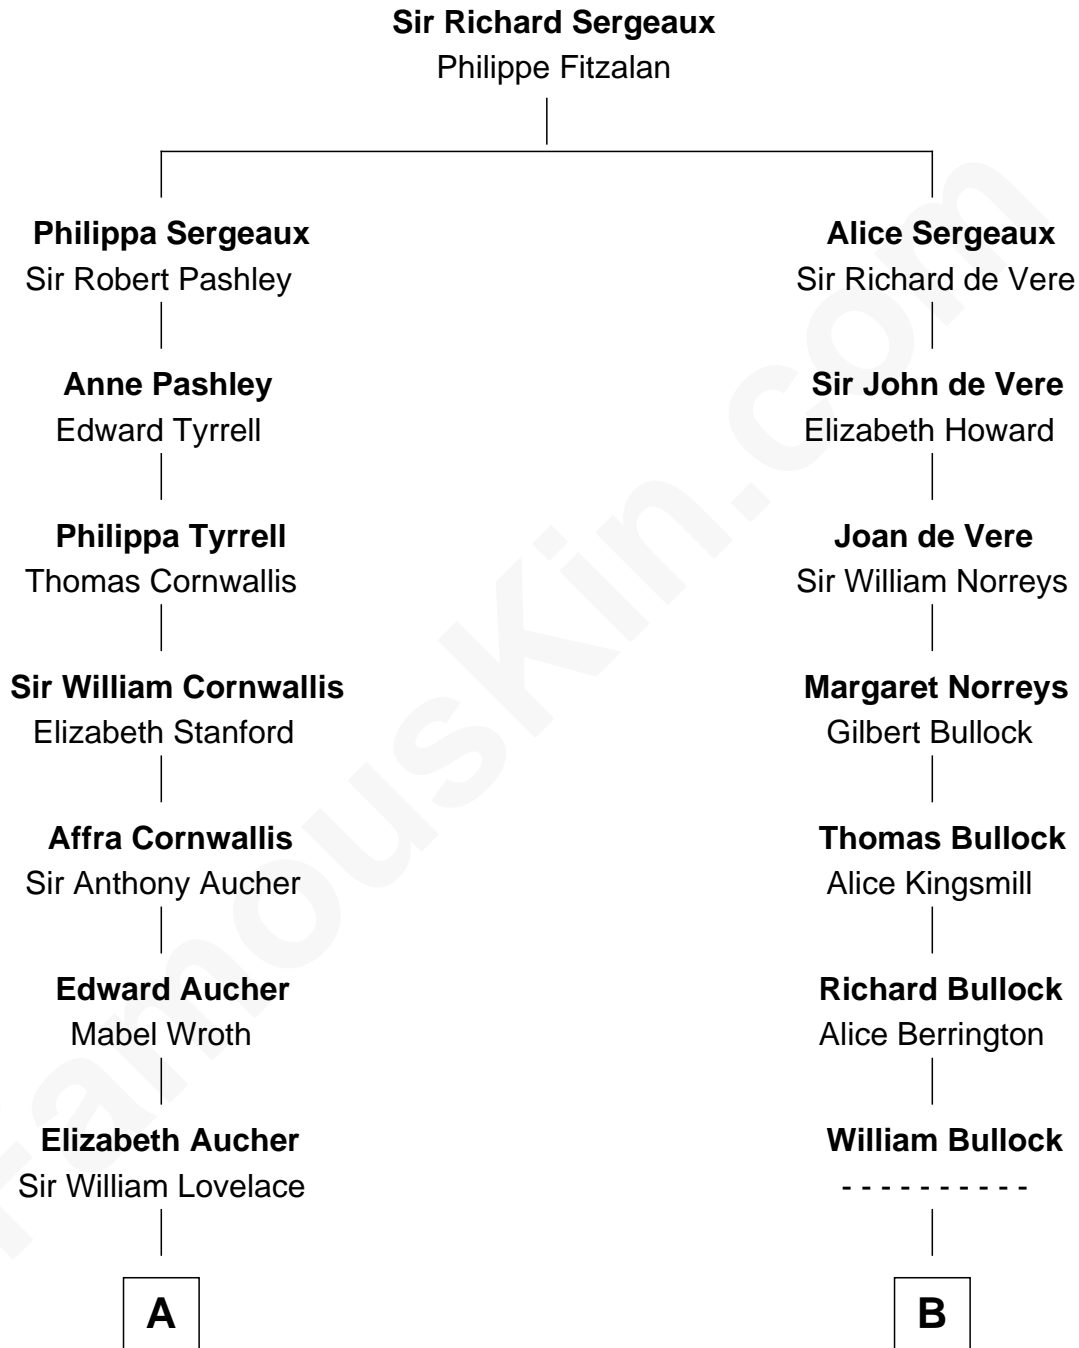

FamousKin.com
Relationship Chart of
Admiral Richard Byrd
Polar Explorer

12th cousin 7 times removed of

Samuel Howard
Boston Tea Party Participant

C

—
Joel Walker Flood

Ella Faulkner

—
Eleanor Bolling Flood

Richard Evelyn Byrd

—
Admiral Richard Byrd

Polar Explorer

FamousKin.com