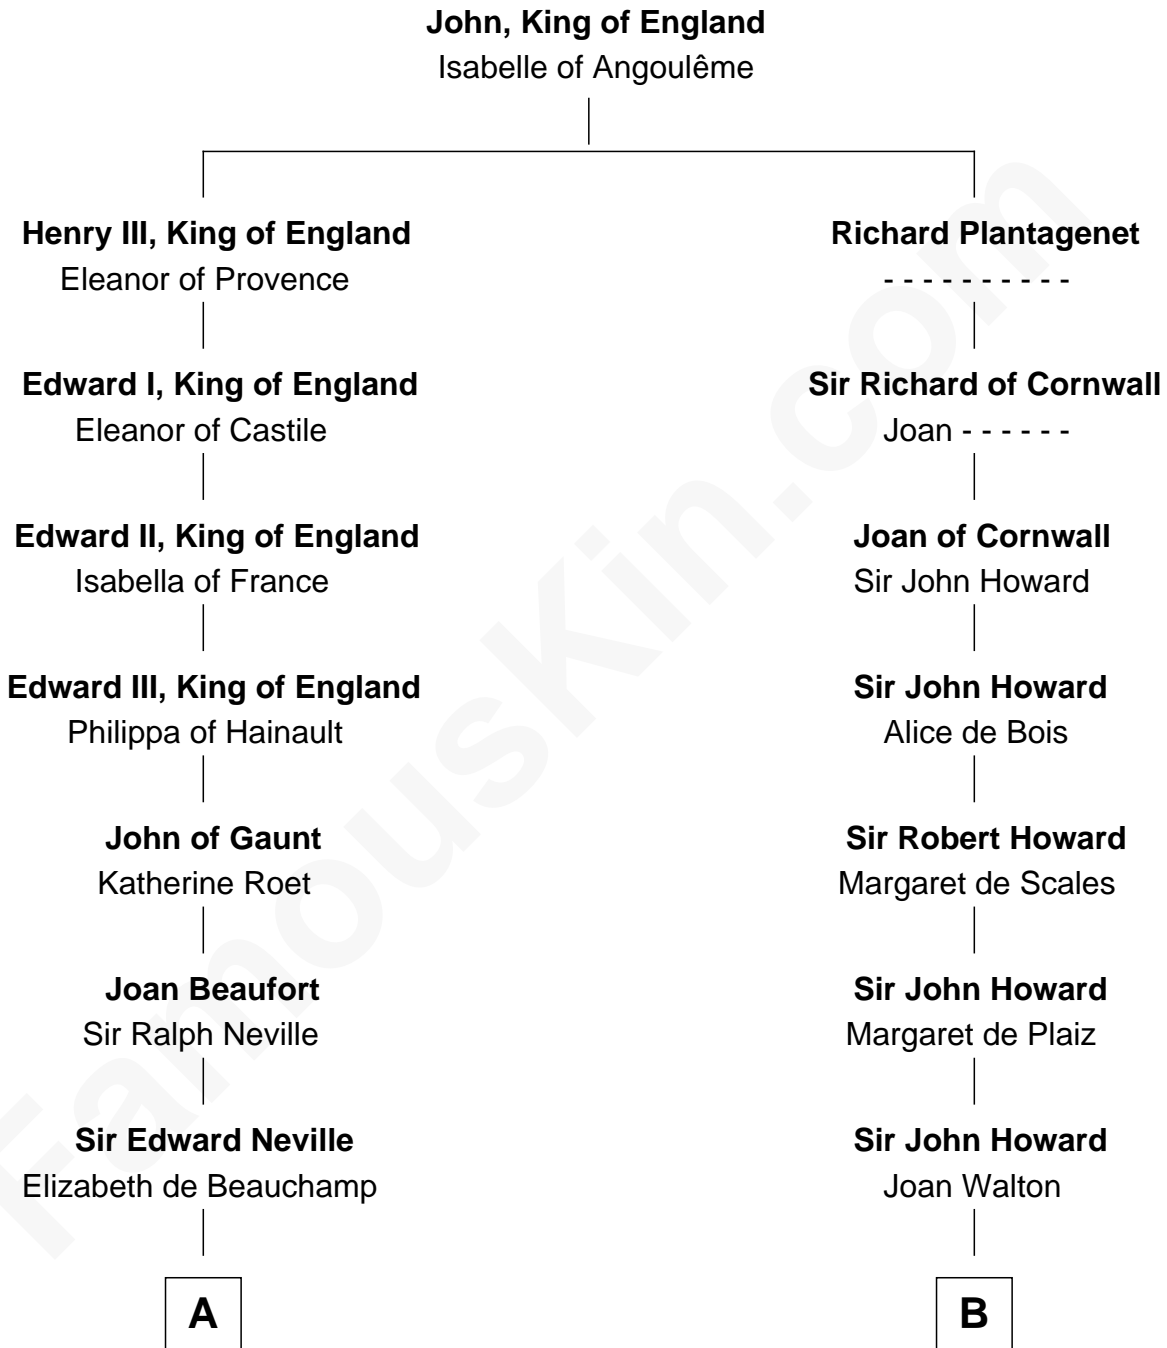

FamousKin.com
Relationship Chart of
Admiral Richard Byrd
Polar Explorer

18th cousin 3 times removed of

Samuel Howard
Boston Tea Party Participant

C

Thomas Taylor Byrd

Mary Armistead

Richard Evelyn Byrd

Anne Harrison

Col. William Byrd

Jane Meriwether Rivers

Richard Evelyn Byrd

Eleanor Bolling Flood

Admiral Richard Byrd

Polar Explorer

D

Martha Goffe

Ebenezer Howard

Samuel Howard

Boston Tea Party Participant