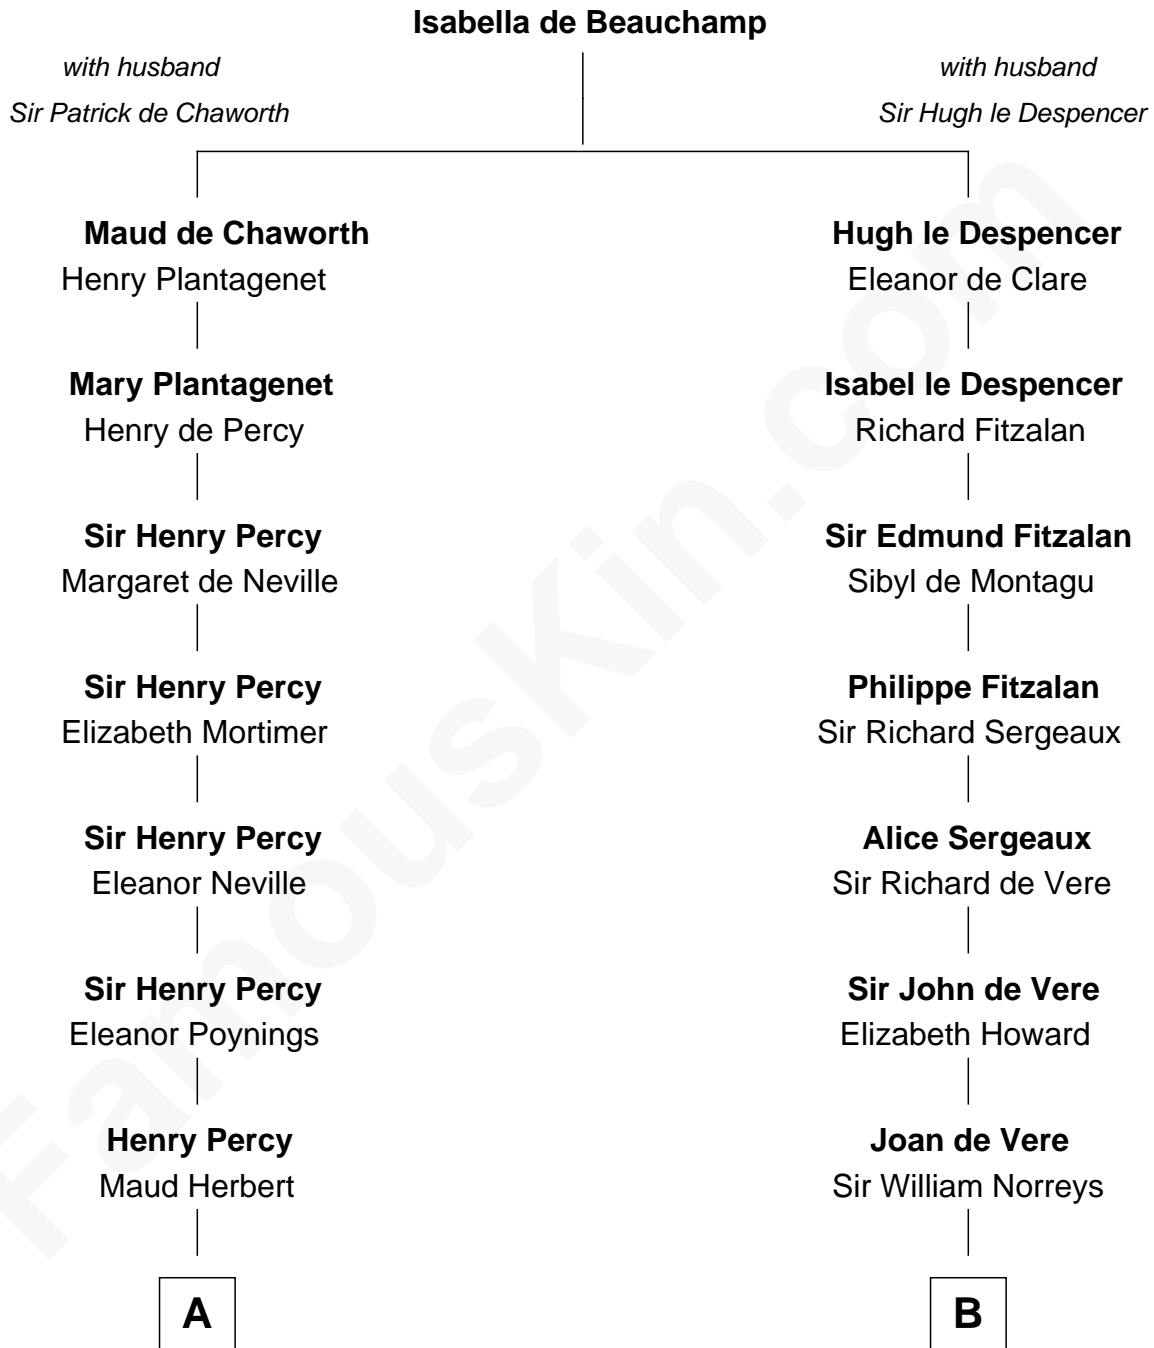

FamousKin.com
Relationship Chart of
Admiral Richard Byrd
Polar Explorer

16th cousin 5 times removed of

Samuel Howard
Boston Tea Party Participant

C

—
Thomas Taylor Byrd

Mary Armistead

—
Richard Evelyn Byrd

Anne Harrison

—
Col. William Byrd

Jane Meriwether Rivers

—
Richard Evelyn Byrd

Eleanor Bolling Flood

—
Admiral Richard Byrd

Polar Explorer

FamousKin.com