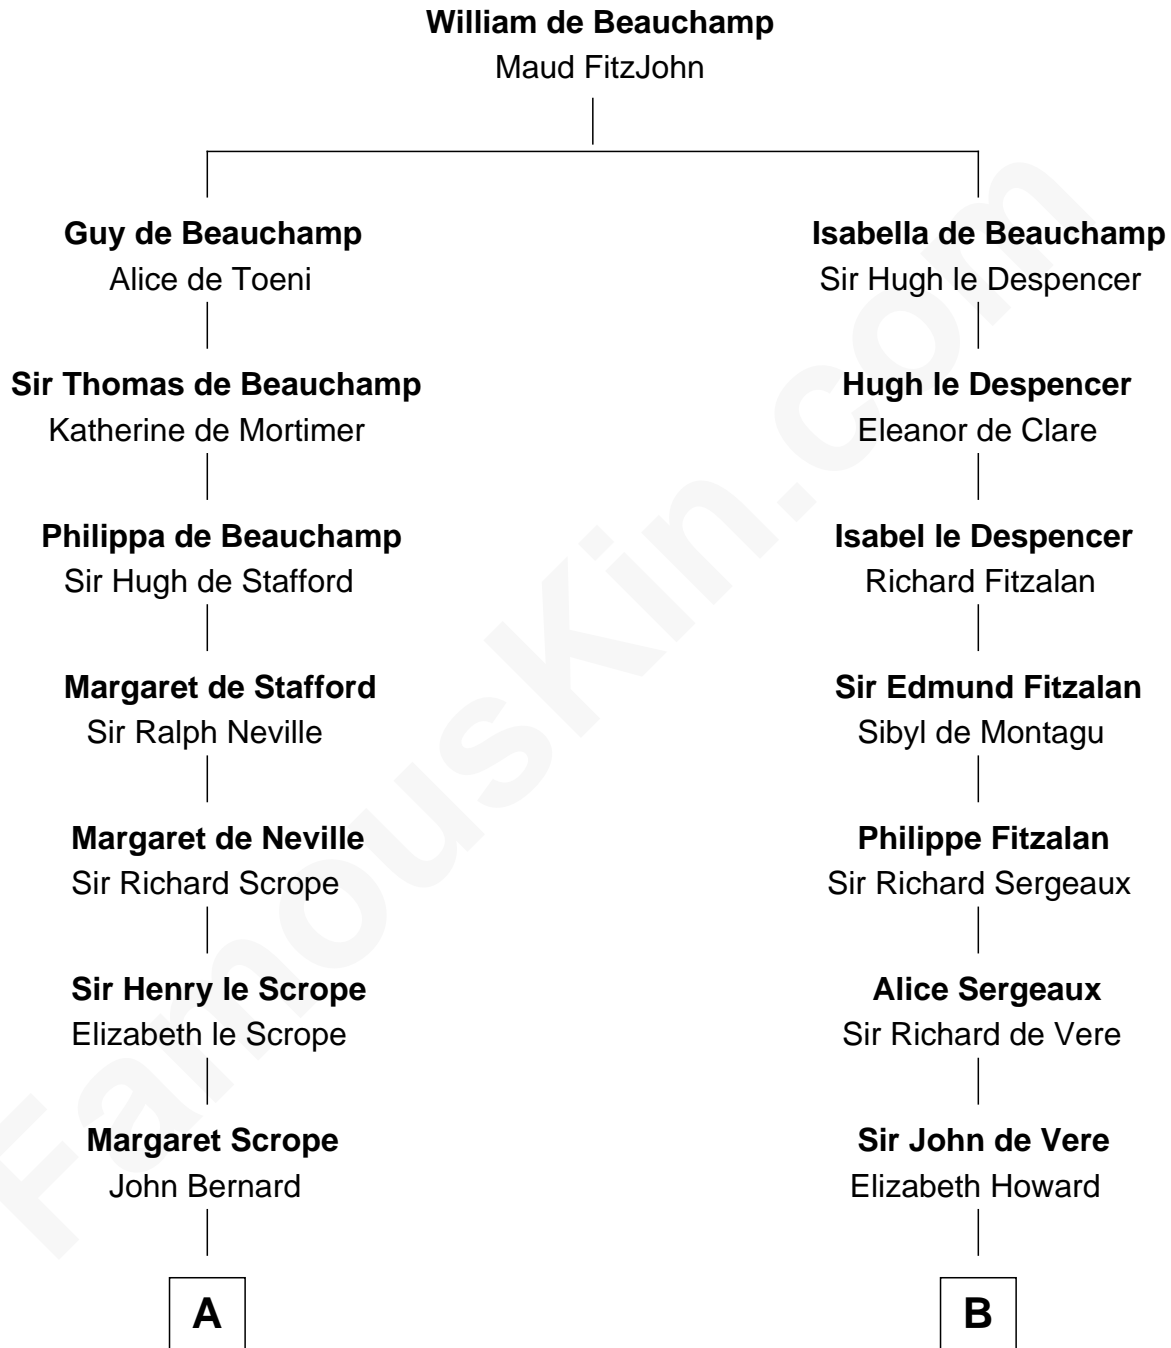

**FamousKin.com**  
**Relationship Chart of**  
**Admiral Richard Byrd**  
*Polar Explorer*

17th cousin 2 times removed of

**Samuel Howard**  
*Boston Tea Party Participant*

**C**

—  
**Col. William Byrd**  
Jane Meriwether Rivers

—  
**Richard Evelyn Byrd**  
Eleanor Bolling Flood

—  
**Admiral Richard Byrd**  
*Polar Explorer*

FamousKin.com