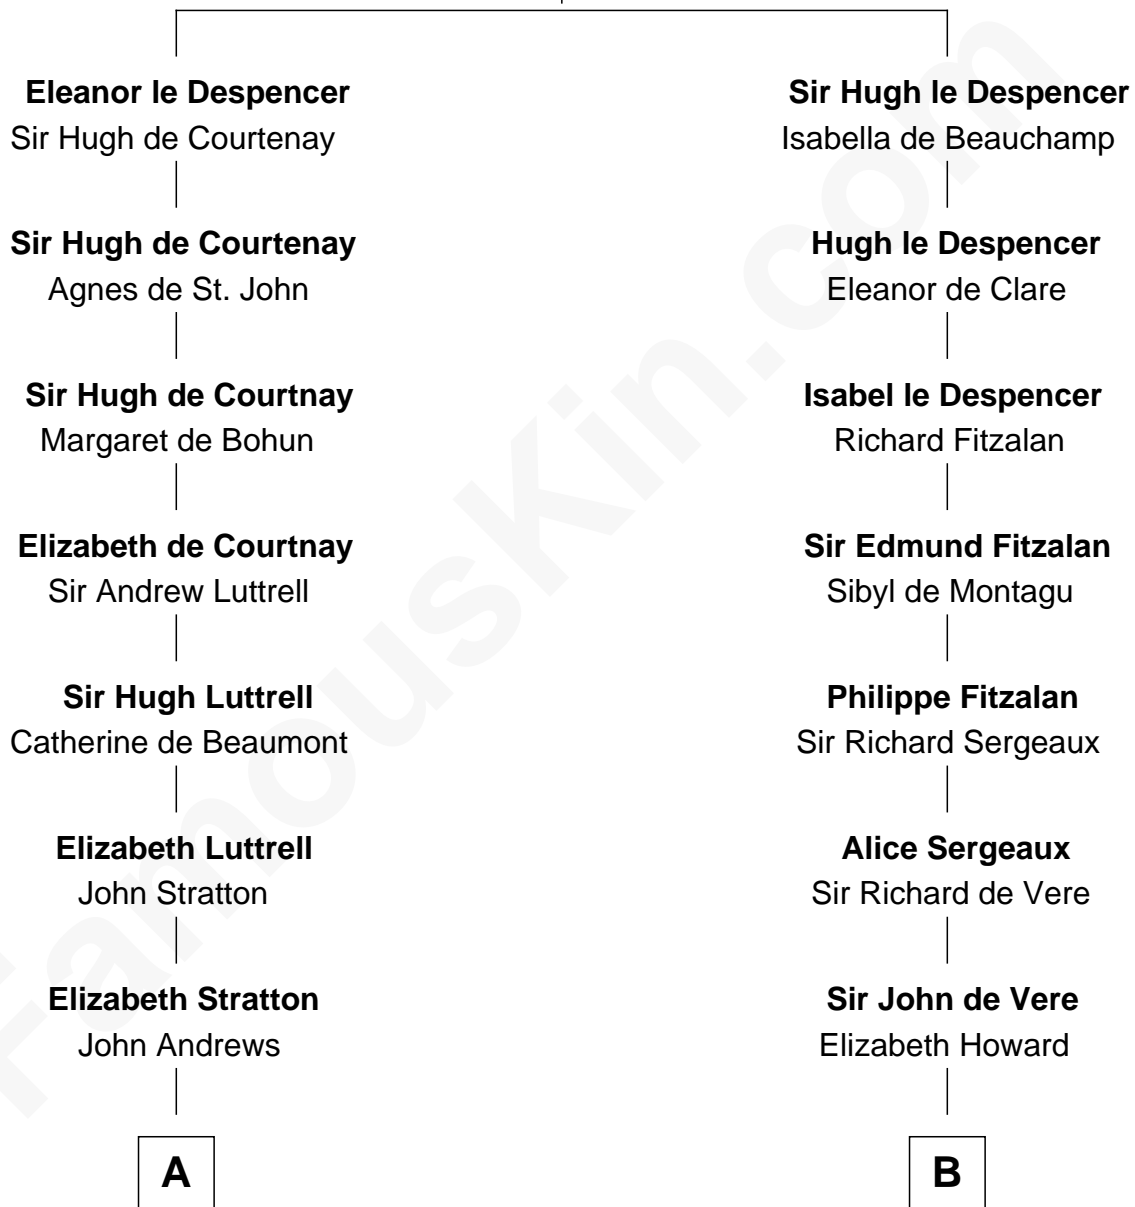

FamousKin.com
Relationship Chart of
Admiral Richard Byrd
Polar Explorer

17th cousin 3 times removed of

Samuel Howard
Boston Tea Party Participant

Sir Hugh le Despencer
 Aveline Basset

C

Richard Evelyn Byrd

Anne Harrison

Col. William Byrd

Jane Meriwether Rivers

Richard Evelyn Byrd

Eleanor Bolling Flood

Admiral Richard Byrd

Polar Explorer

FamousKin.com