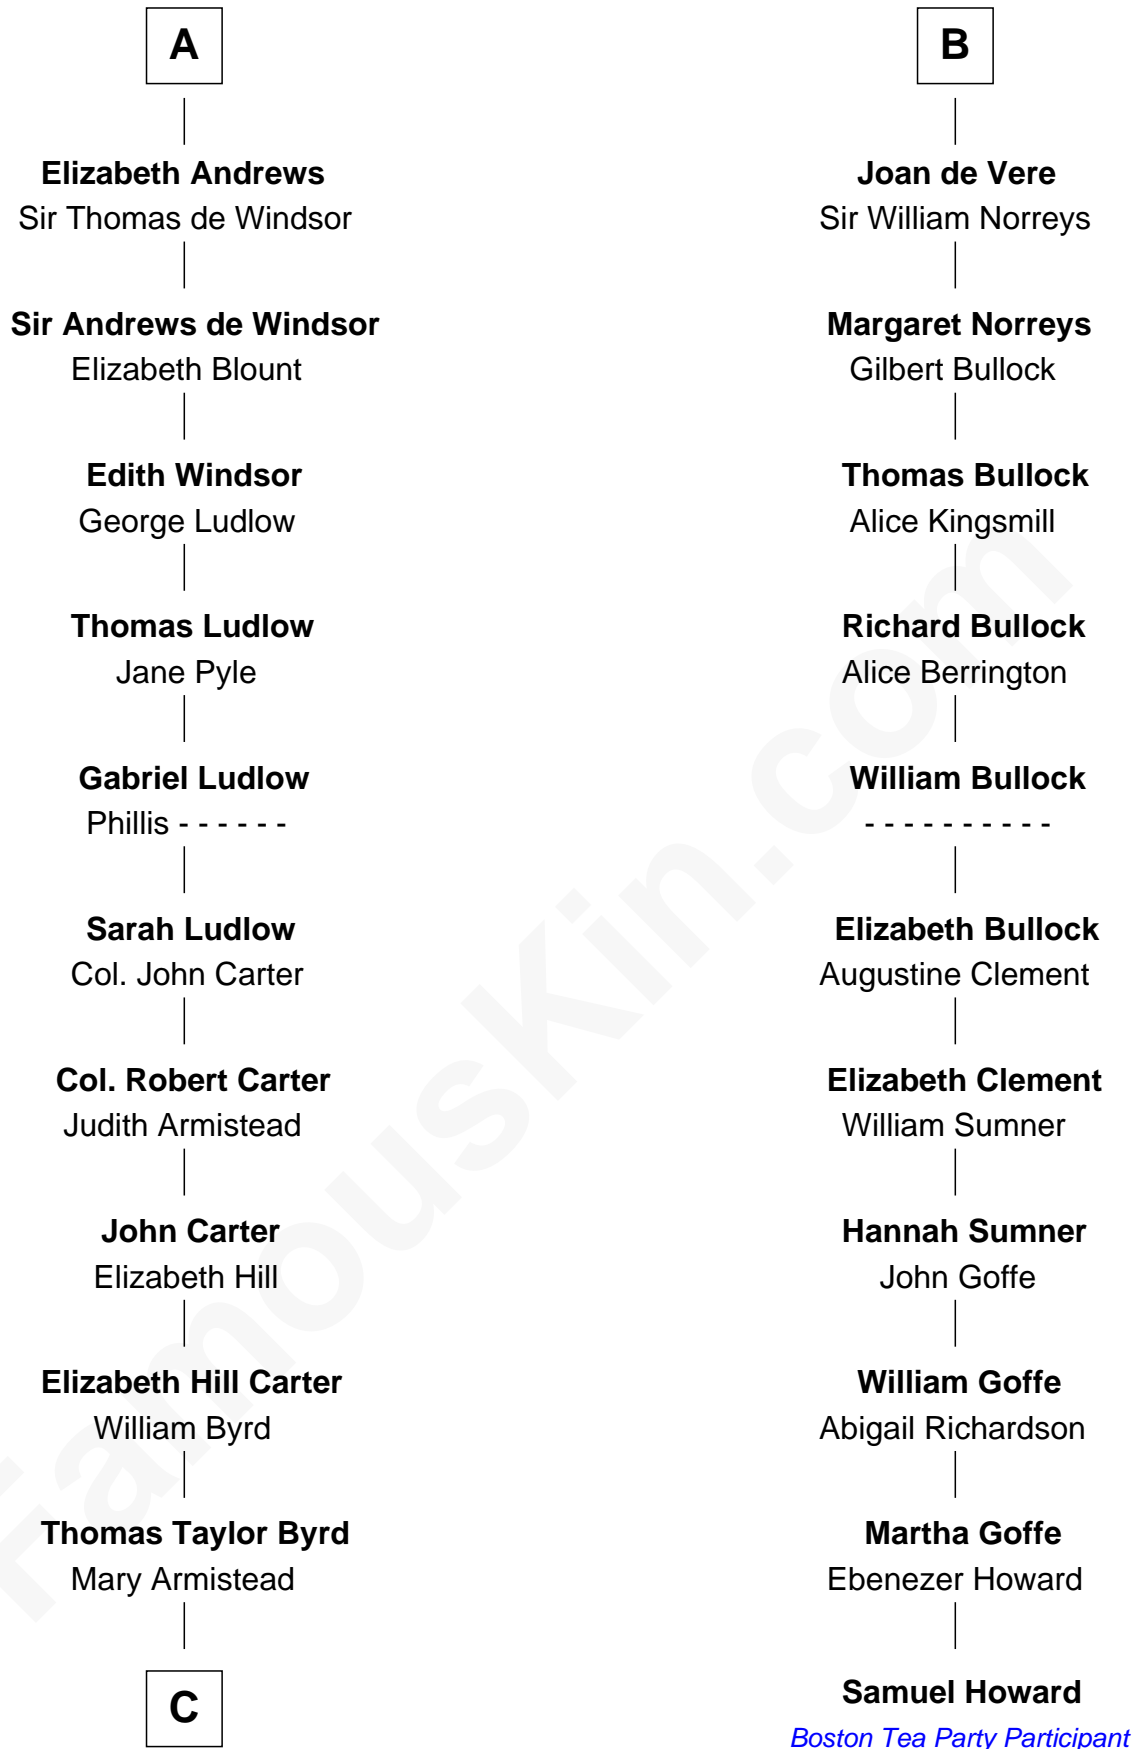

FamousKin.com
Relationship Chart of
Admiral Richard Byrd
Polar Explorer

17th cousin 3 times removed of

Samuel Howard
Boston Tea Party Participant

Sir Hugh le Despencer
 Aveline Basset

C

Richard Evelyn Byrd

Anne Harrison

Col. William Byrd

Jane Meriwether Rivers

Richard Evelyn Byrd

Eleanor Bolling Flood

Admiral Richard Byrd

Polar Explorer

FamousKin.com