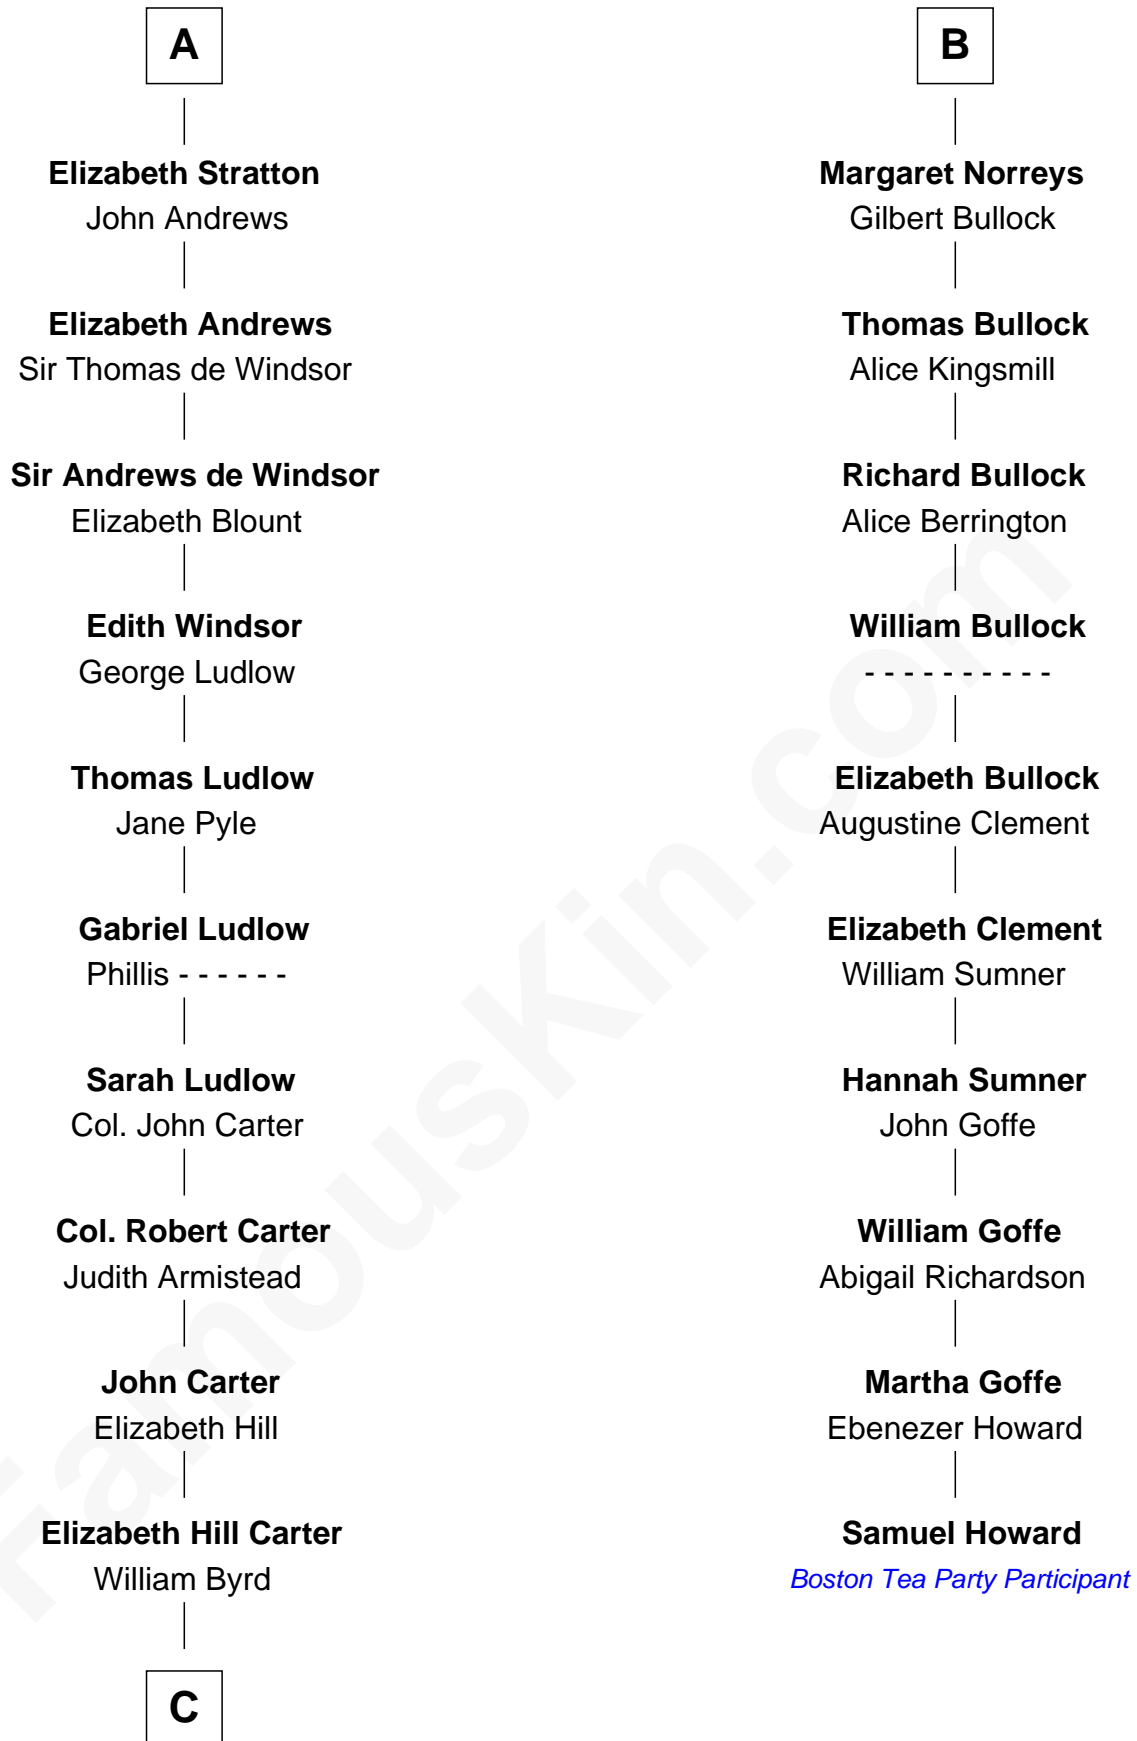

**FamousKin.com**  
**Relationship Chart of**  
**Admiral Richard Byrd**  
*Polar Explorer*

16th cousin 5 times removed of

**Samuel Howard**  
*Boston Tea Party Participant*

**Hugh de Vere**  
 Hawise de Quincy

**C**

—  
**Thomas Taylor Byrd**

Mary Armistead

—  
**Richard Evelyn Byrd**

Anne Harrison

—  
**Col. William Byrd**

Jane Meriwether Rivers

—  
**Richard Evelyn Byrd**

Eleanor Bolling Flood

—  
**Admiral Richard Byrd**

*Polar Explorer*

FamousKin.com