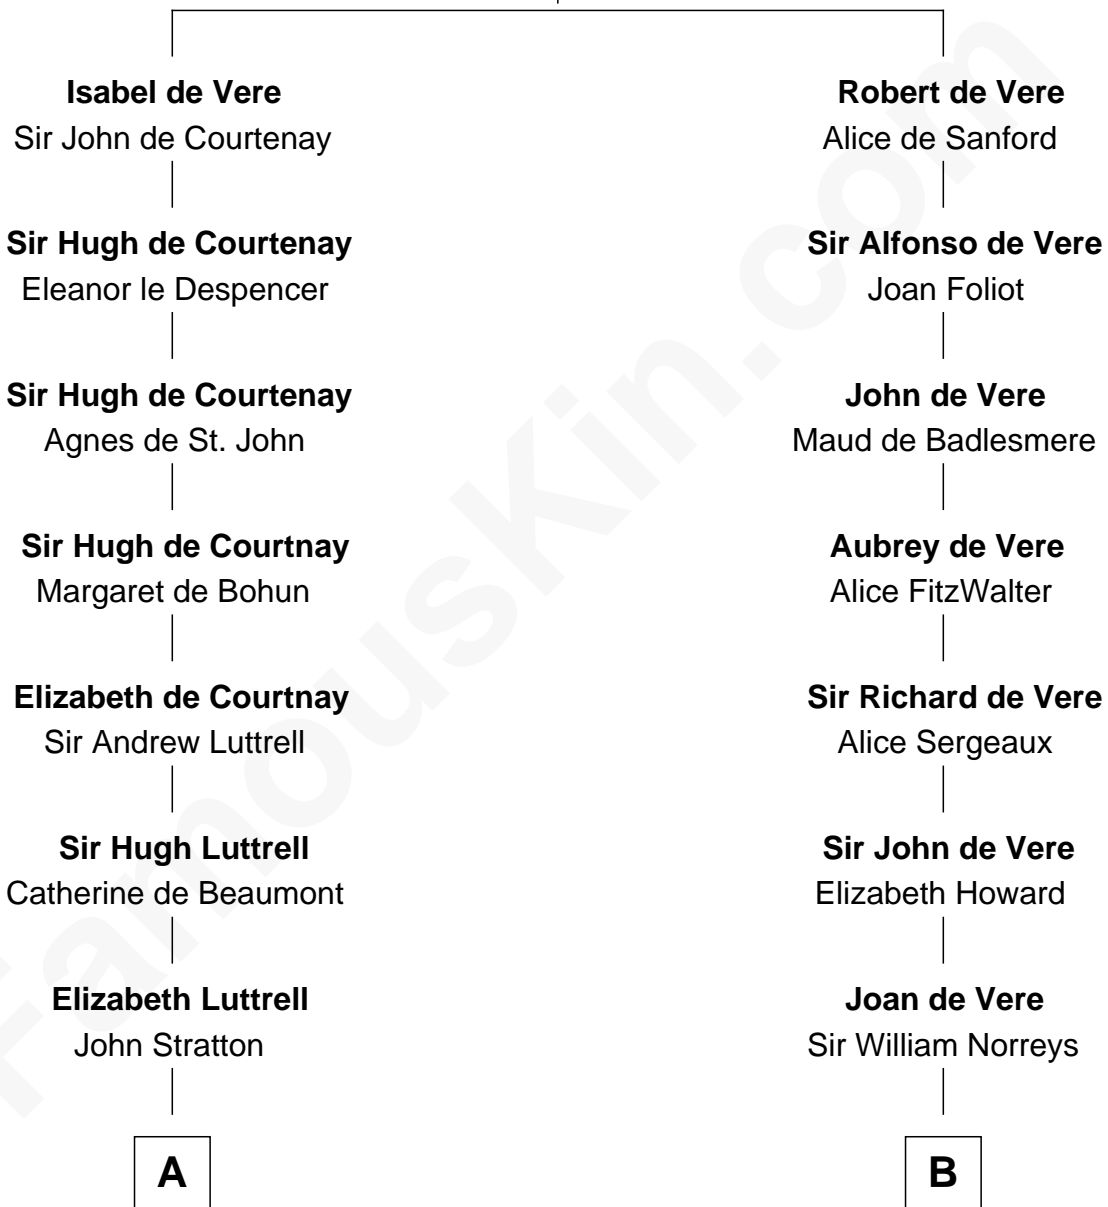

**FamousKin.com**  
**Relationship Chart of**  
**Admiral Richard Byrd**  
*Polar Explorer*

16th cousin 5 times removed of

**Samuel Howard**  
*Boston Tea Party Participant*

**Hugh de Vere**  
 Hawise de Quincy

**C**

—  
**Thomas Taylor Byrd**

Mary Armistead

—  
**Richard Evelyn Byrd**

Anne Harrison

—  
**Col. William Byrd**

Jane Meriwether Rivers

—  
**Richard Evelyn Byrd**

Eleanor Bolling Flood

—  
**Admiral Richard Byrd**

*Polar Explorer*

FamousKin.com