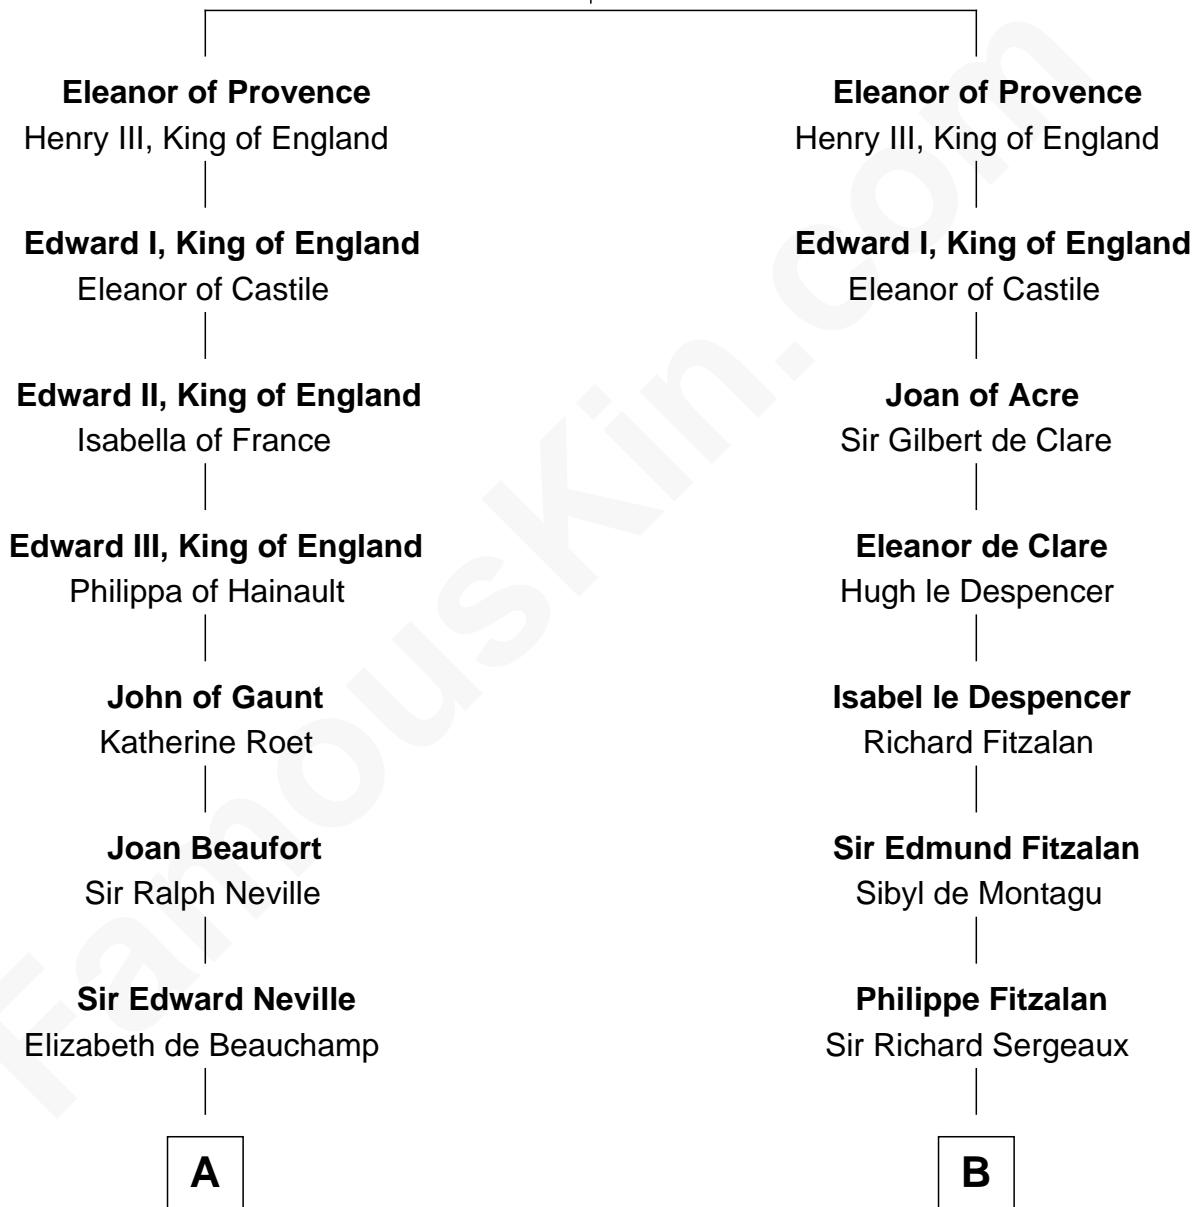

FamousKin.com
Relationship Chart of
Admiral Richard Byrd

Polar Explorer

19th cousin 2 times removed of

Samuel Howard

Boston Tea Party Participant

Ramon Berenguer IV of Provence

Beatrice of Savoy

C

Thomas Taylor Byrd

Mary Armistead

Richard Evelyn Byrd

Anne Harrison

Col. William Byrd

Jane Meriwether Rivers

Richard Evelyn Byrd

Eleanor Bolling Flood