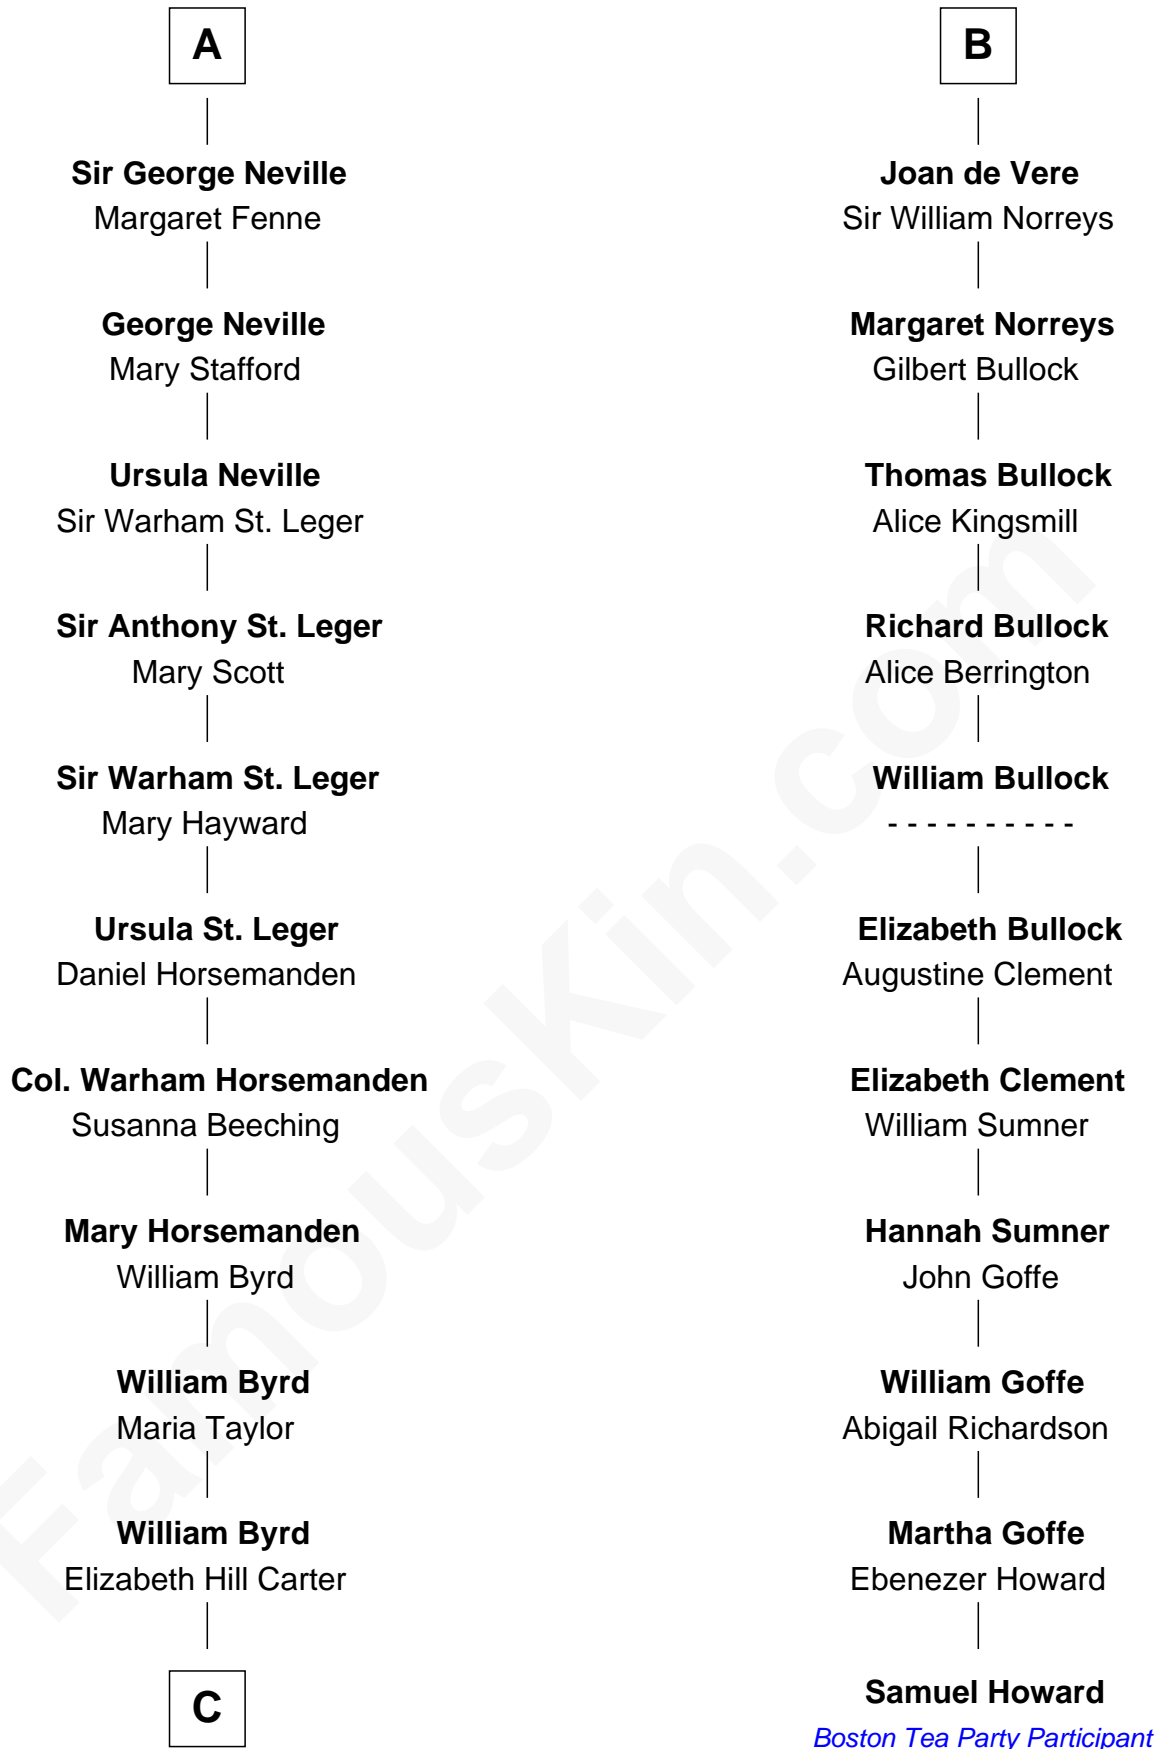

**FamousKin.com**  
**Relationship Chart of**  
**Admiral Richard Byrd**  
*Polar Explorer*

17th cousin 4 times removed of

**Samuel Howard**  
*Boston Tea Party Participant*

**Sir William Longespee**  
 Ela of Salisbury

**C**

—  
**Thomas Taylor Byrd**

Mary Armistead

—  
**Richard Evelyn Byrd**

Anne Harrison

—  
**Col. William Byrd**

Jane Meriwether Rivers

—  
**Richard Evelyn Byrd**

Eleanor Bolling Flood

—  
**Admiral Richard Byrd**

*Polar Explorer*

FamousKin.com