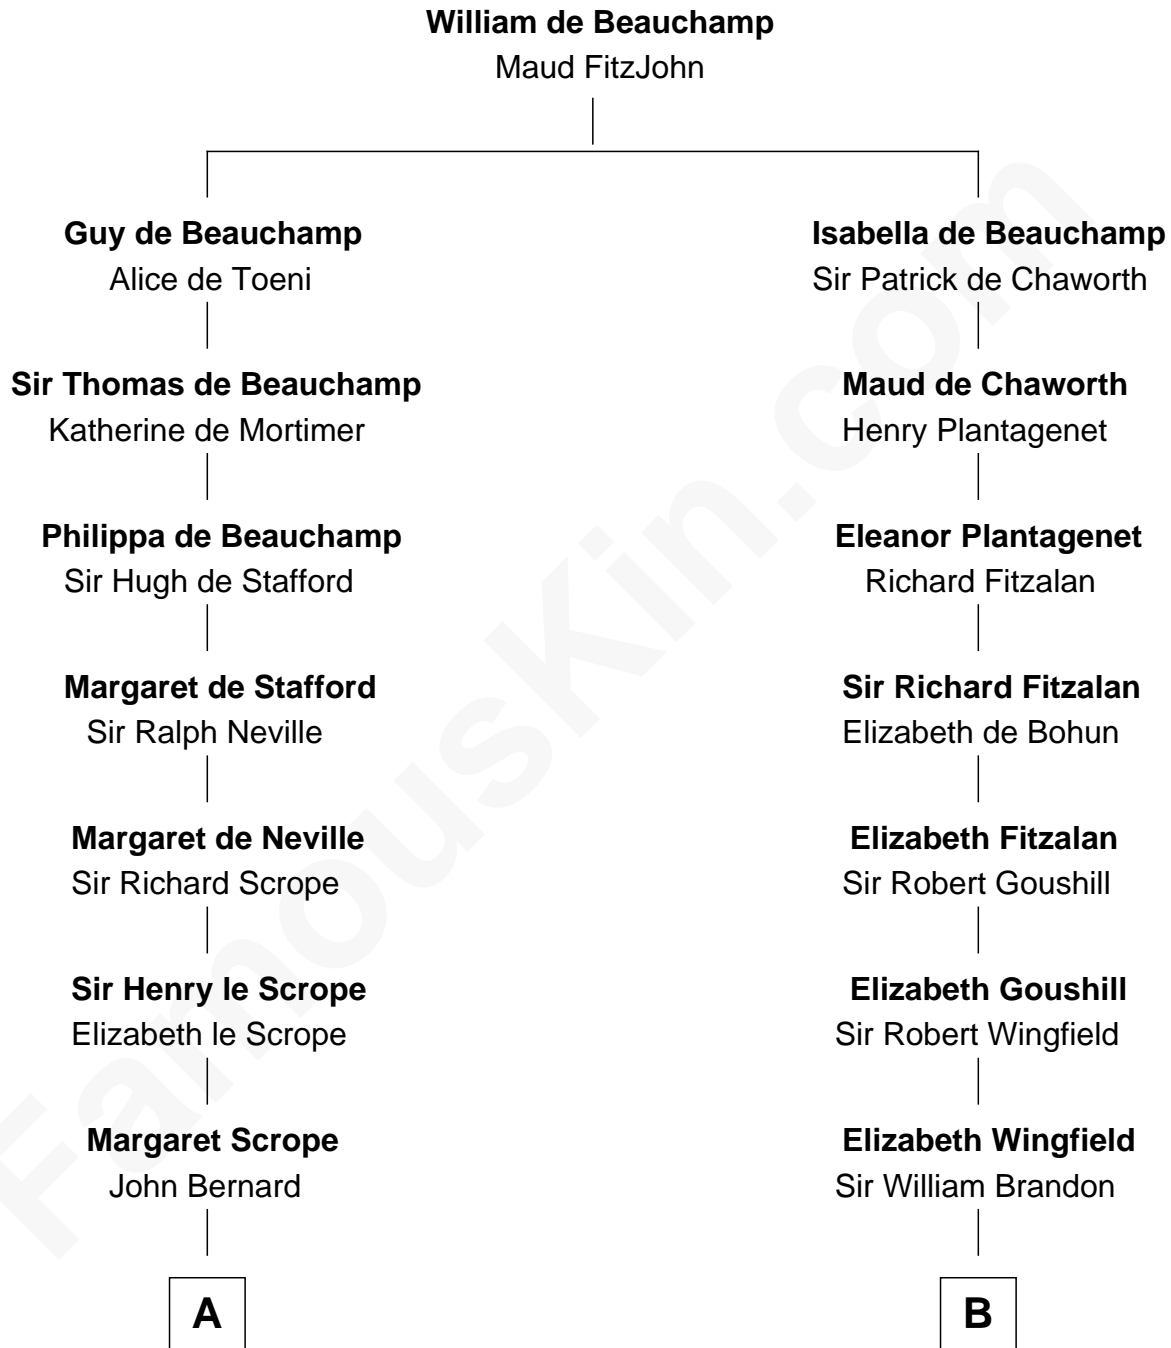

FamousKin.com
Relationship Chart of
Admiral Richard Byrd
Polar Explorer

17th cousin 2 times removed of
Eli Whitney
Inventor of the Cotton Gin

C

—
Col. William Byrd
Jane Meriwether Rivers

—
Richard Evelyn Byrd
Eleanor Bolling Flood

—
Admiral Richard Byrd
Polar Explorer

FamousKin.com