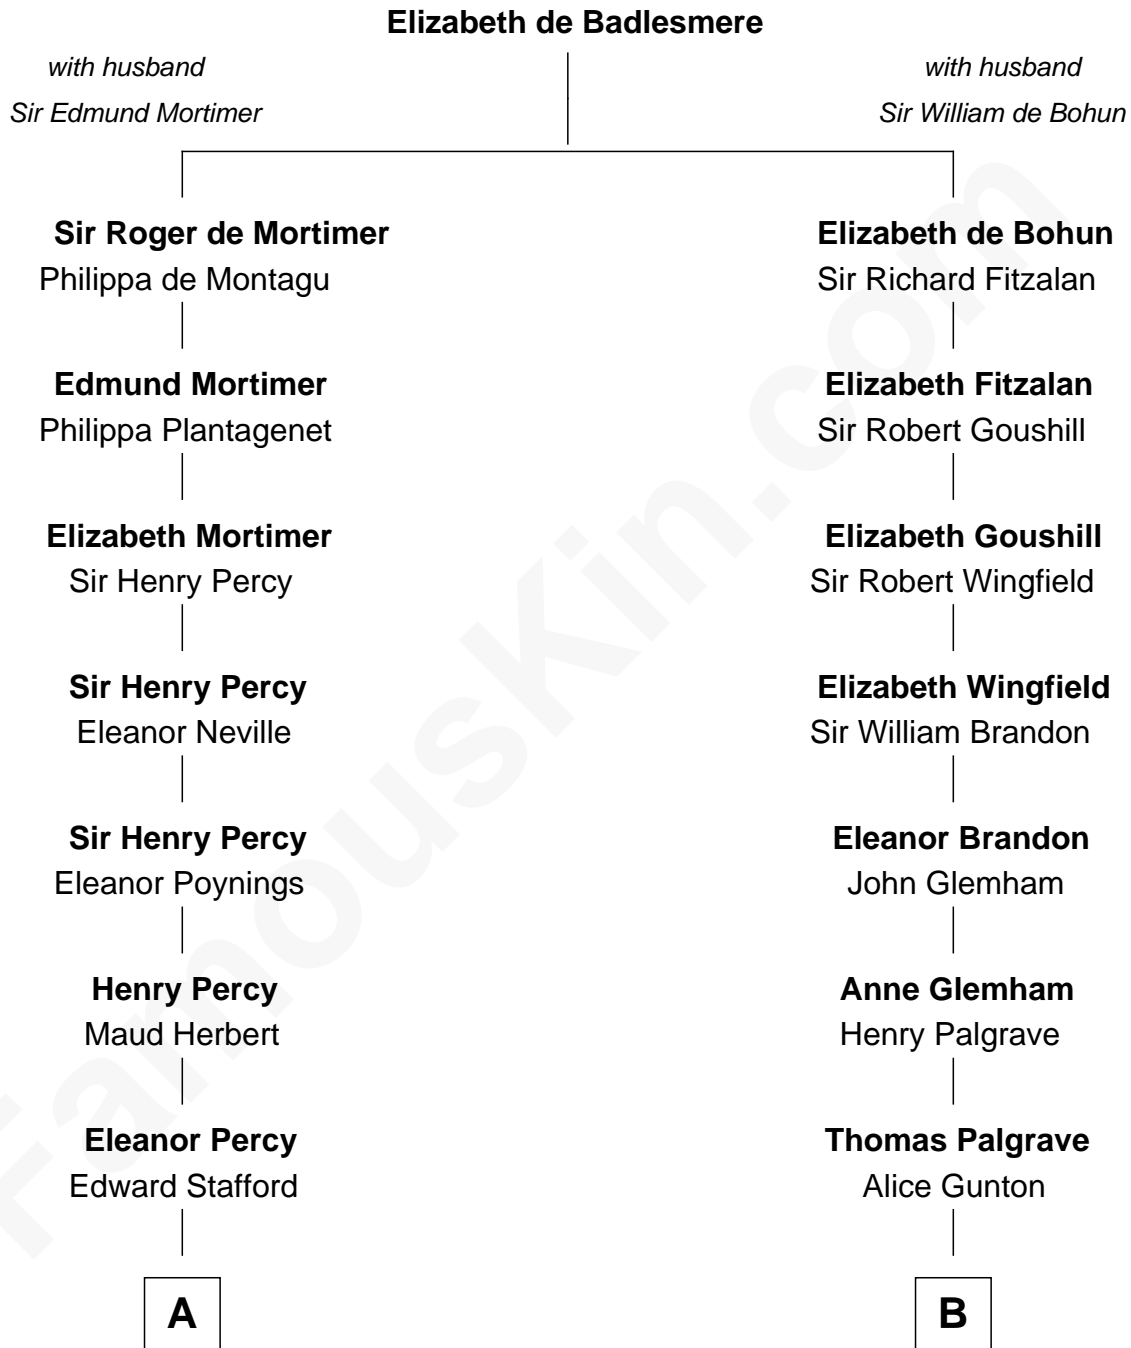

**FamousKin.com**  
**Relationship Chart of**  
**Admiral Richard Byrd**  
*Polar Explorer*

**14th cousin 6 times removed of**  
**Eli Whitney**  
*Inventor of the Cotton Gin*

**C**

Richard Evelyn Byrd

Anne Harrison

Col. William Byrd

Jane Meriwether Rivers

Richard Evelyn Byrd

Eleanor Bolling Flood

Admiral Richard Byrd

*Polar Explorer*

FamousKin.com