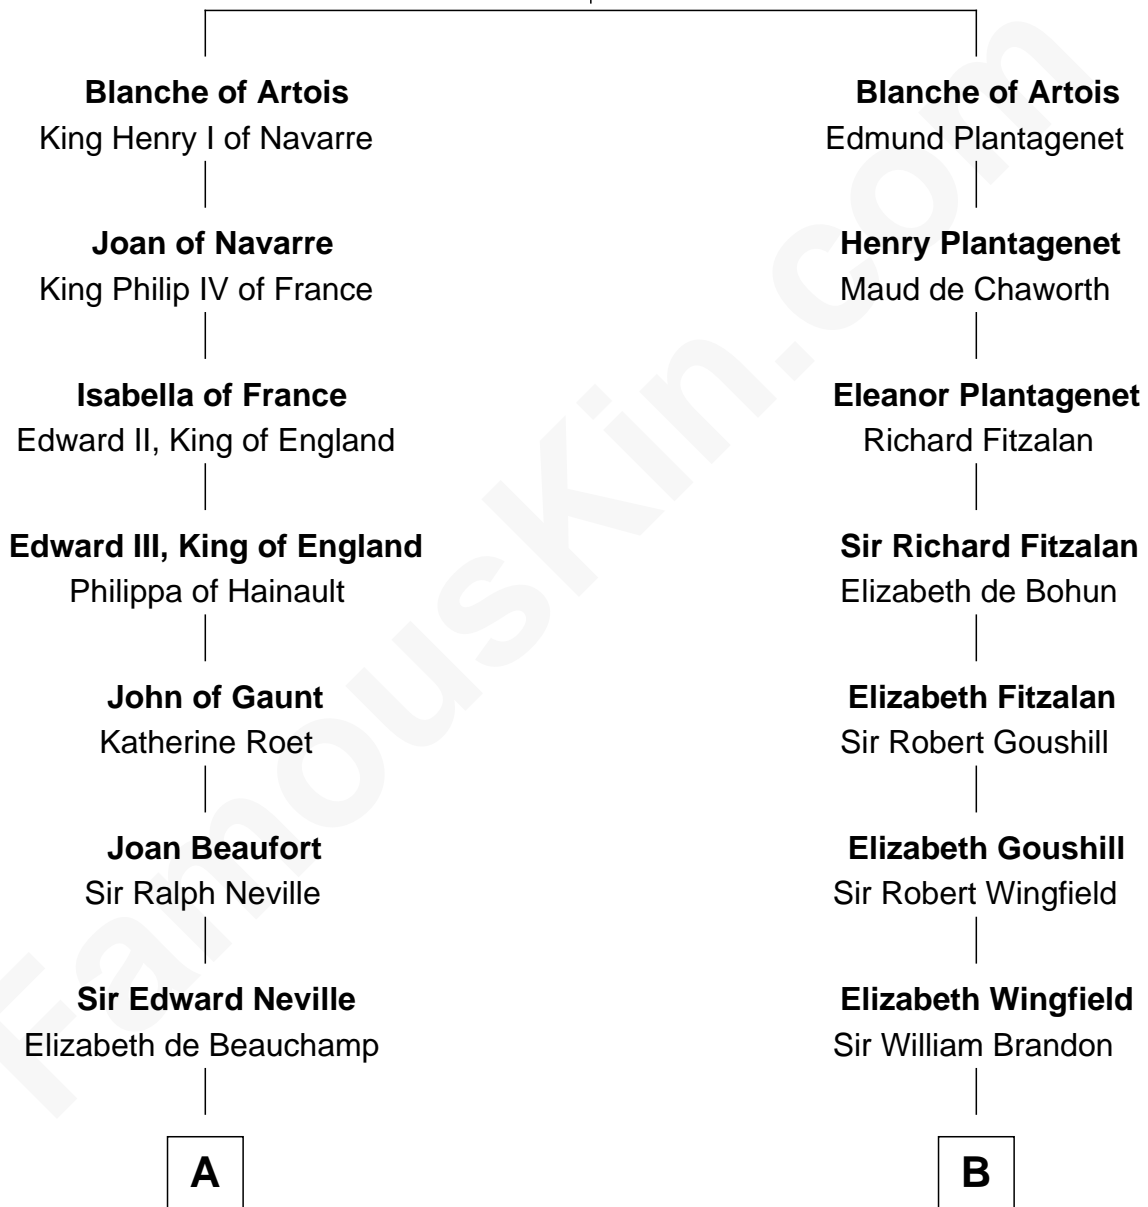

FamousKin.com
Relationship Chart of
Admiral Richard Byrd
Polar Explorer

17th cousin 4 times removed of
Eli Whitney
Inventor of the Cotton Gin

Robert I, Count of Artois
 Matilda of Brabant

C

—
Thomas Taylor Byrd

Mary Armistead

—
Richard Evelyn Byrd

Anne Harrison

—
Col. William Byrd

Jane Meriwether Rivers

—
Richard Evelyn Byrd

Eleanor Bolling Flood

—
Admiral Richard Byrd