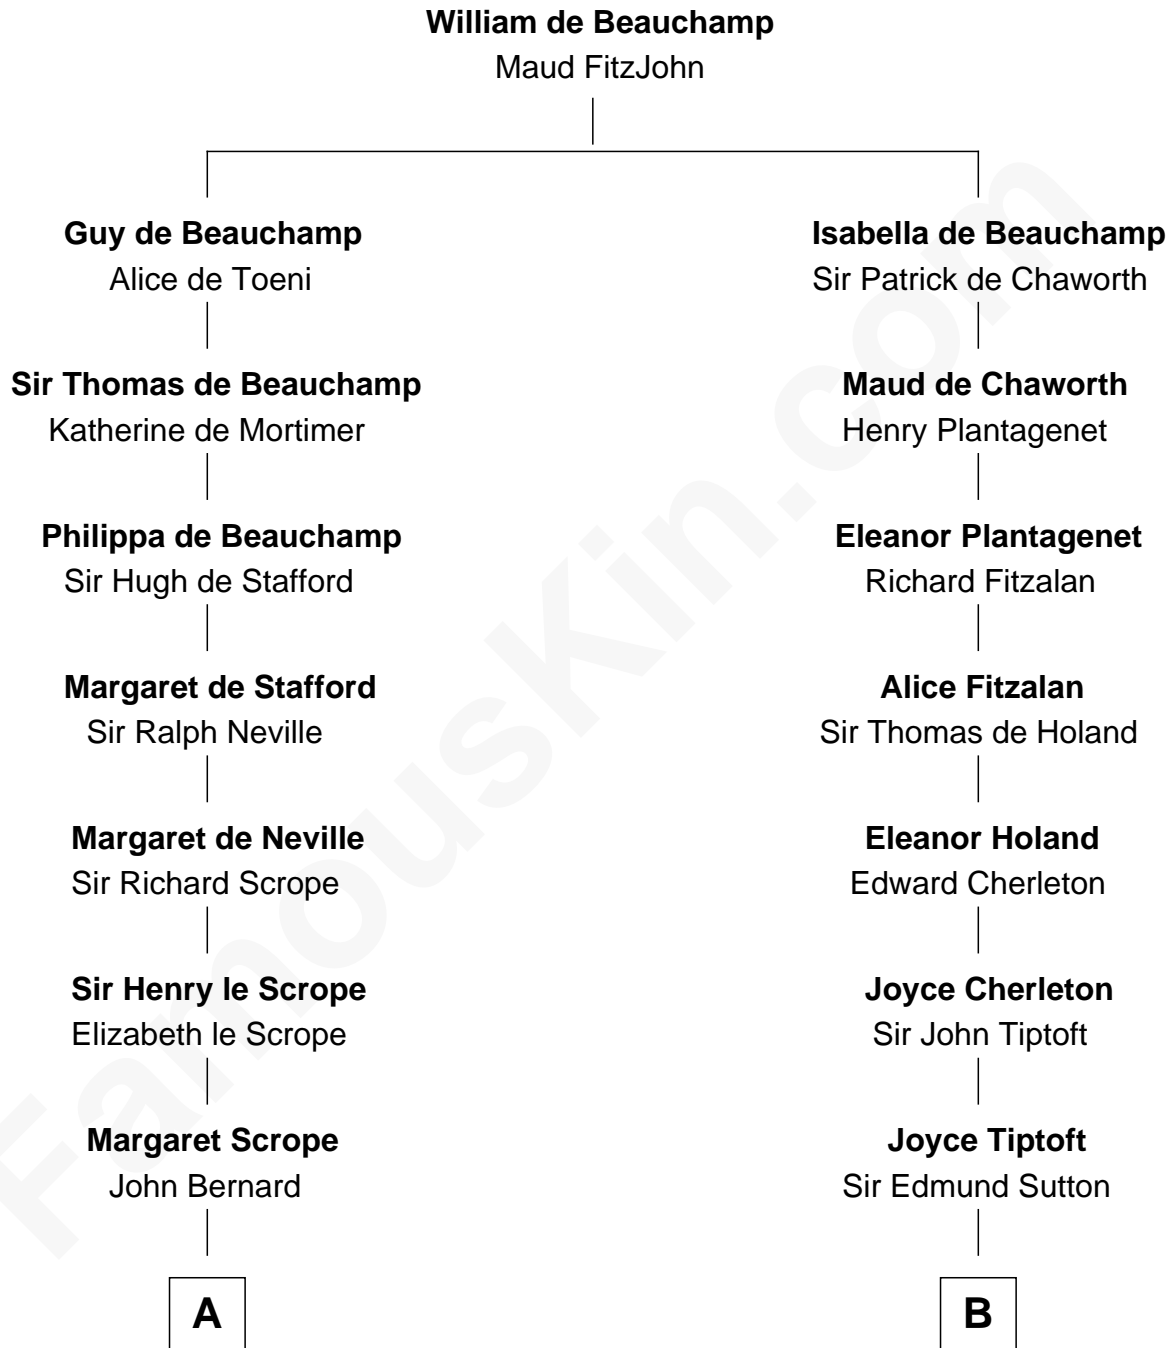

## Relationship Chart of

### Admiral Richard Byrd

*Polar Explorer*

19th cousin 1 time removed of

### Dr. H. H. Holmes

*Serial Killer aka "Devil in the White City"*

**C**

**Col. William Byrd**  
Jane Meriwether Rivers

**Richard Evelyn Byrd**  
Eleanor Bolling Flood

**Admiral Richard Byrd**  
*Polar Explorer*

**D**

**Samuel Mudgett**  
Mary Morrill

**Scribner Mudgett**  
Nancy Prescott

**Levi Horton Mudgett**  
Theodate Page Price

**Dr. H. H. Holmes**  
*Serial Killer Dr. H. H. Holmes*