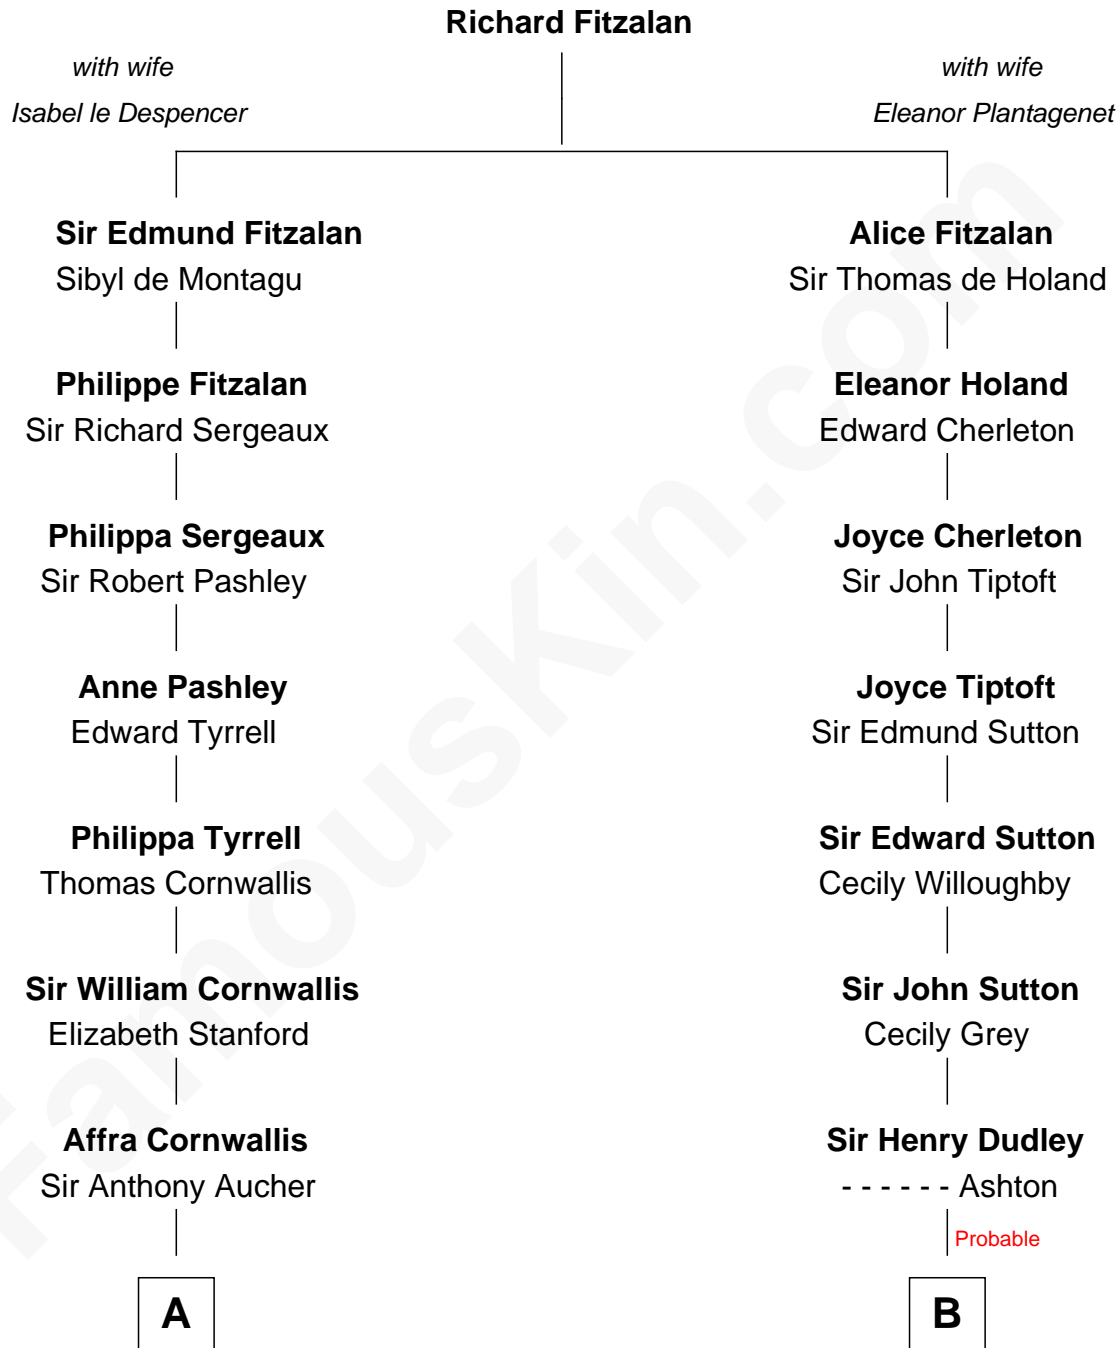

FamousKin.com
Relationship Chart of
Admiral Richard Byrd
Polar Explorer

17th cousin 4 times removed of
Dr. H. H. Holmes
Serial Killer aka "Devil in the White City"

C

Eliza Bolling West
Dr. Joel Walker Flood

Col. Henry De La Warr Flood
Mary Elizabeth Trent

Joel Walker Flood
Ella Faulkner

Eleanor Bolling Flood
Richard Evelyn Byrd

Admiral Richard Byrd
Polar Explorer

FamousKin.com