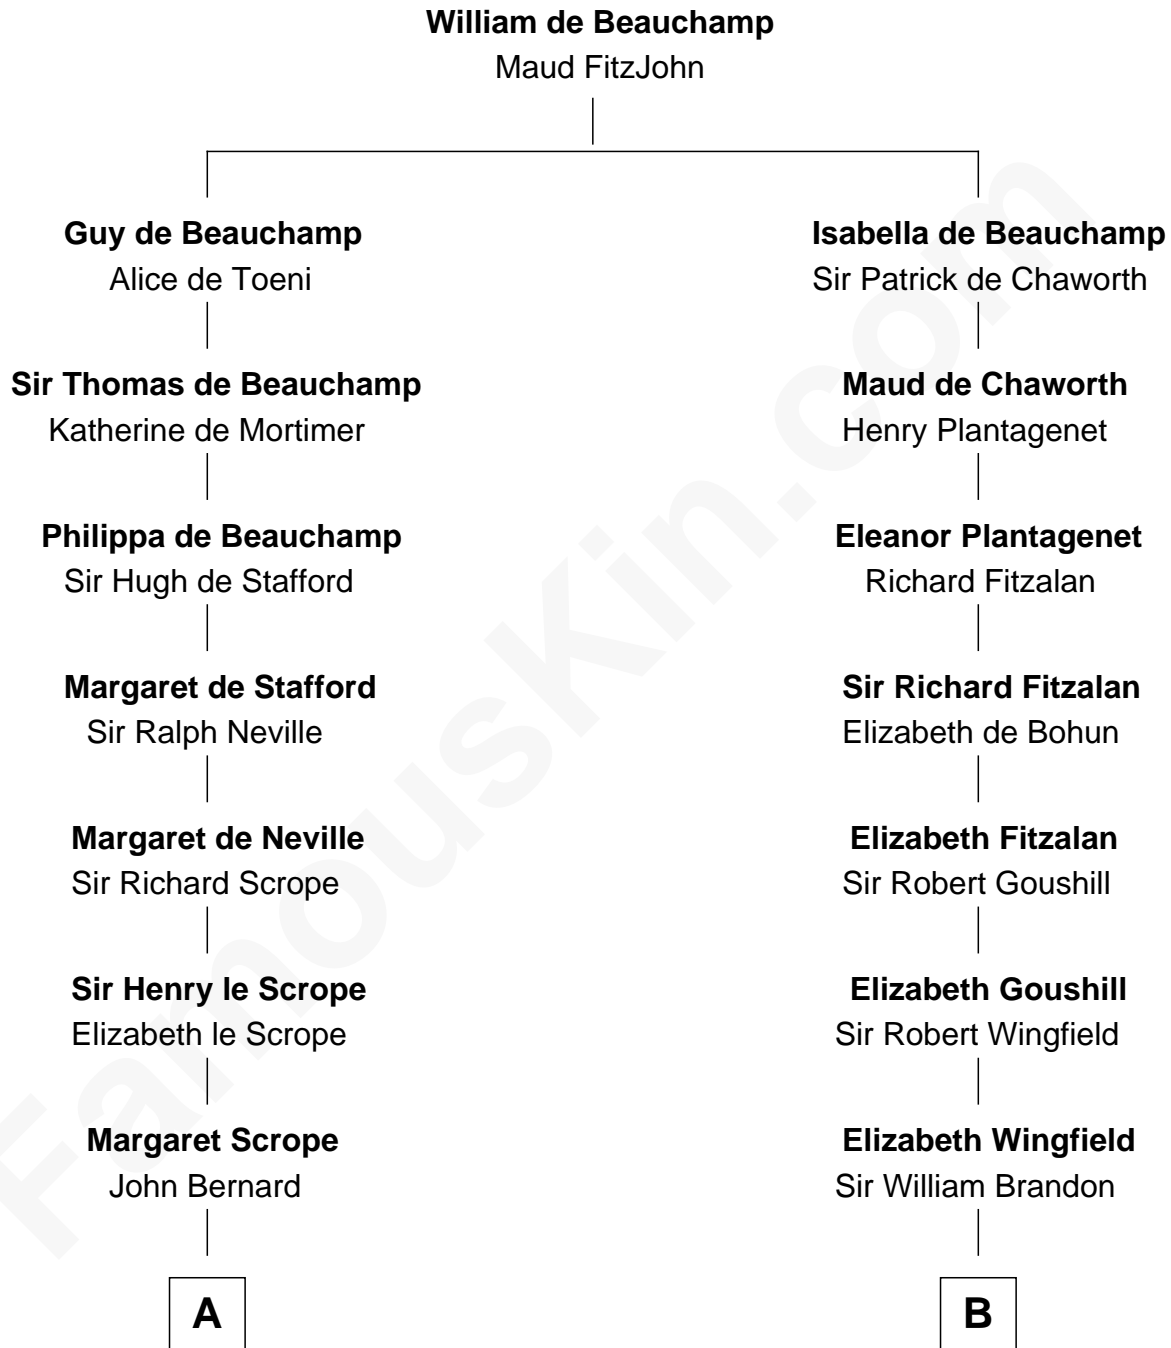

FamousKin.com
Relationship Chart of
Admiral Richard Byrd
Polar Explorer

19th cousin 1 time removed of
Franklin D. Roosevelt
32nd U.S. President

C

Col. William Byrd
Jane Meriwether Rivers

Richard Evelyn Byrd
Eleanor Bolling Flood

Admiral Richard Byrd
Polar Explorer

D

Deborah P. Church
Warren Delano

Warren Delano
Catharine Robbins Lyman

Sara Delano
James Roosevelt

Franklin D. Roosevelt
32nd U.S. President

FamousKin.com