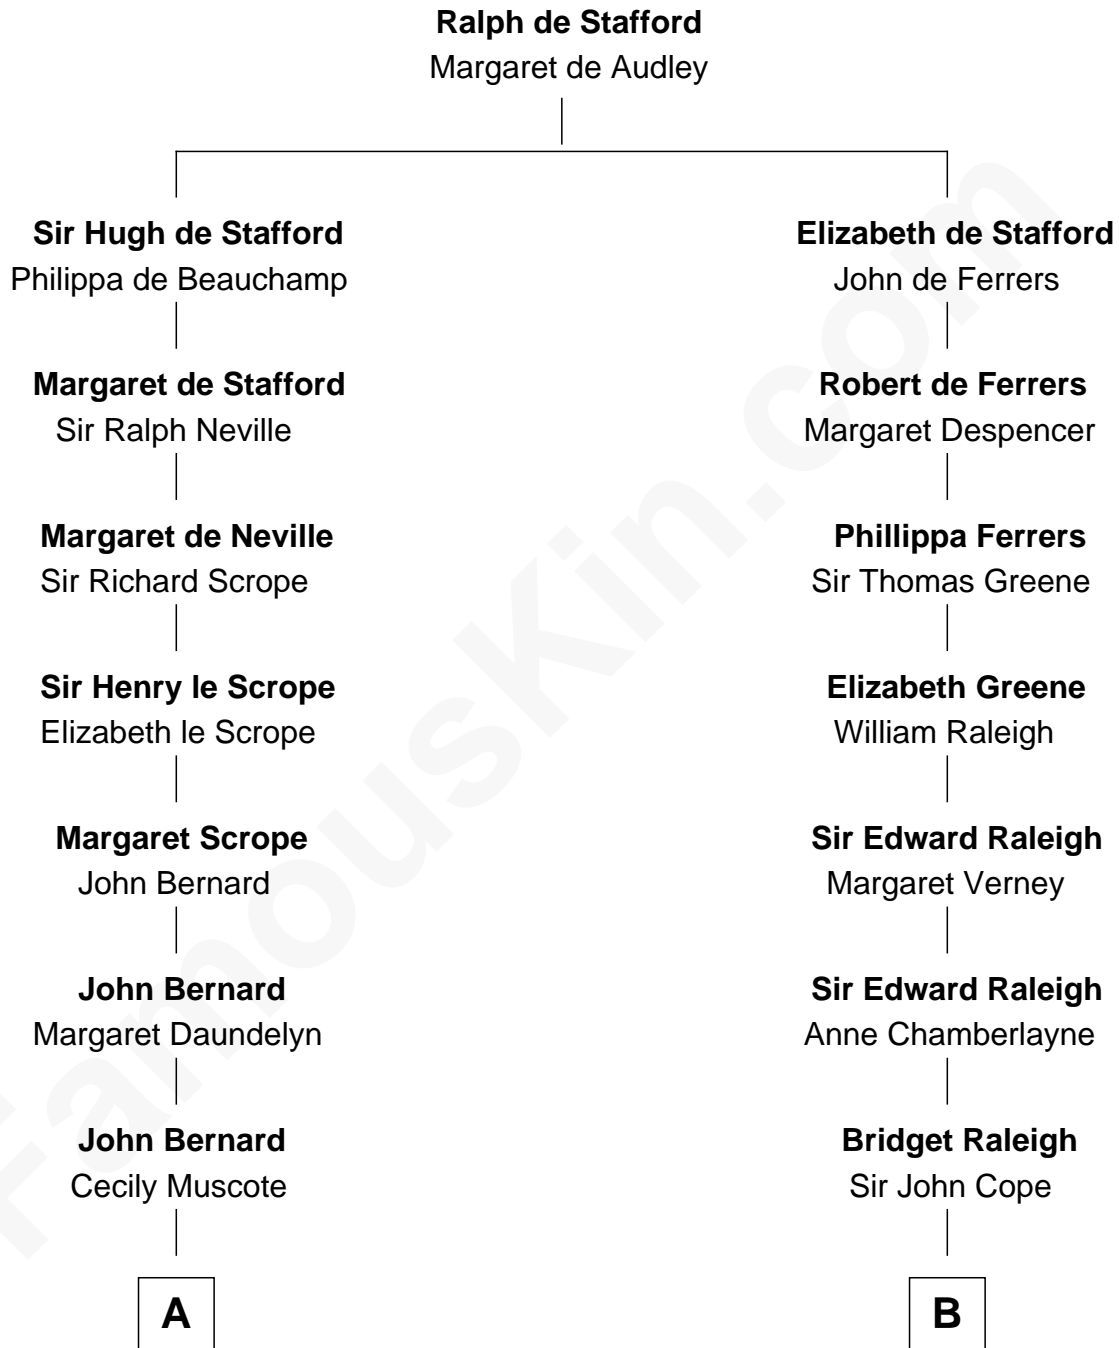

FamousKin.com
Relationship Chart of
Admiral Richard Byrd
Polar Explorer

17th cousin 1 time removed of
Franklin D. Roosevelt
32nd U.S. President

C

Sara Delano
James Roosevelt

Franklin D. Roosevelt
32nd U.S. President

FamousKin.com