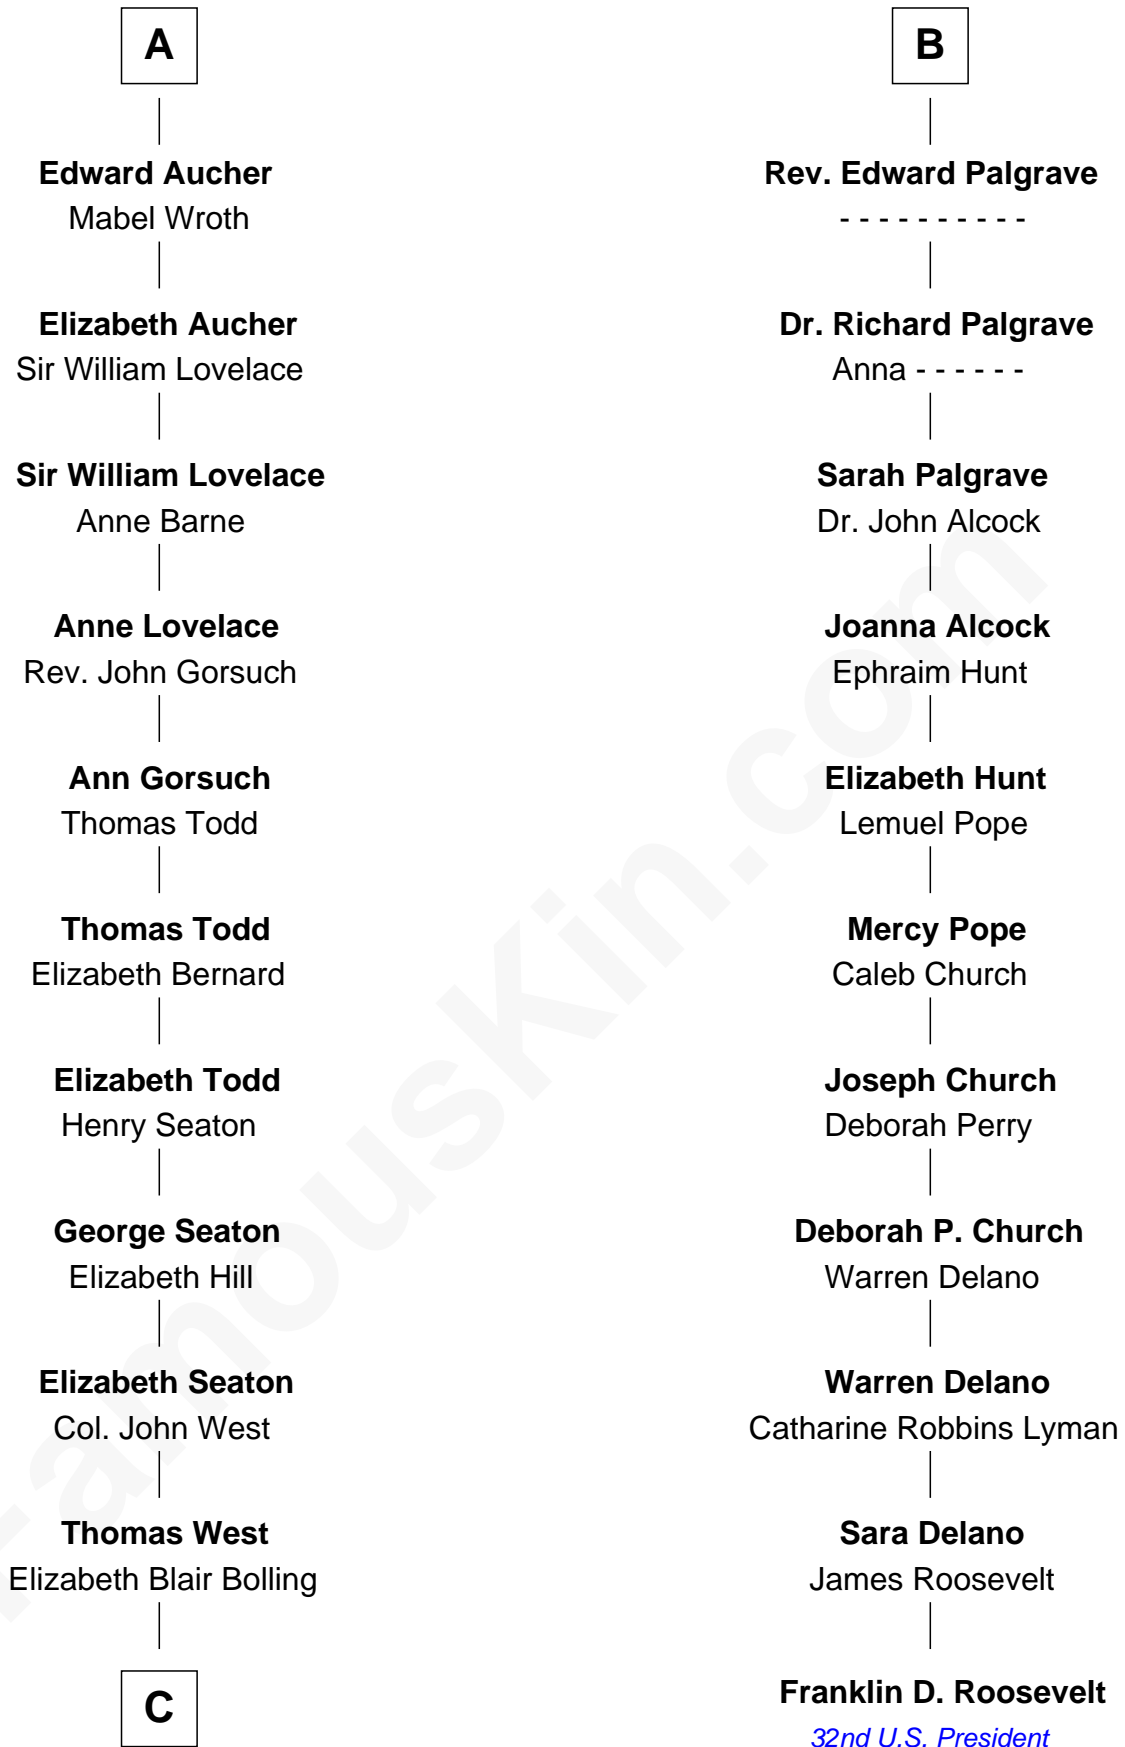

FamousKin.com
Relationship Chart of
Admiral Richard Byrd
Polar Explorer

17th cousin 4 times removed of
Franklin D. Roosevelt
32nd U.S. President

C

Eliza Bolling West
Dr. Joel Walker Flood

Col. Henry De La Warr Flood
Mary Elizabeth Trent

Joel Walker Flood
Ella Faulkner

Eleanor Bolling Flood
Richard Evelyn Byrd

Admiral Richard Byrd
Polar Explorer

FamousKin.com