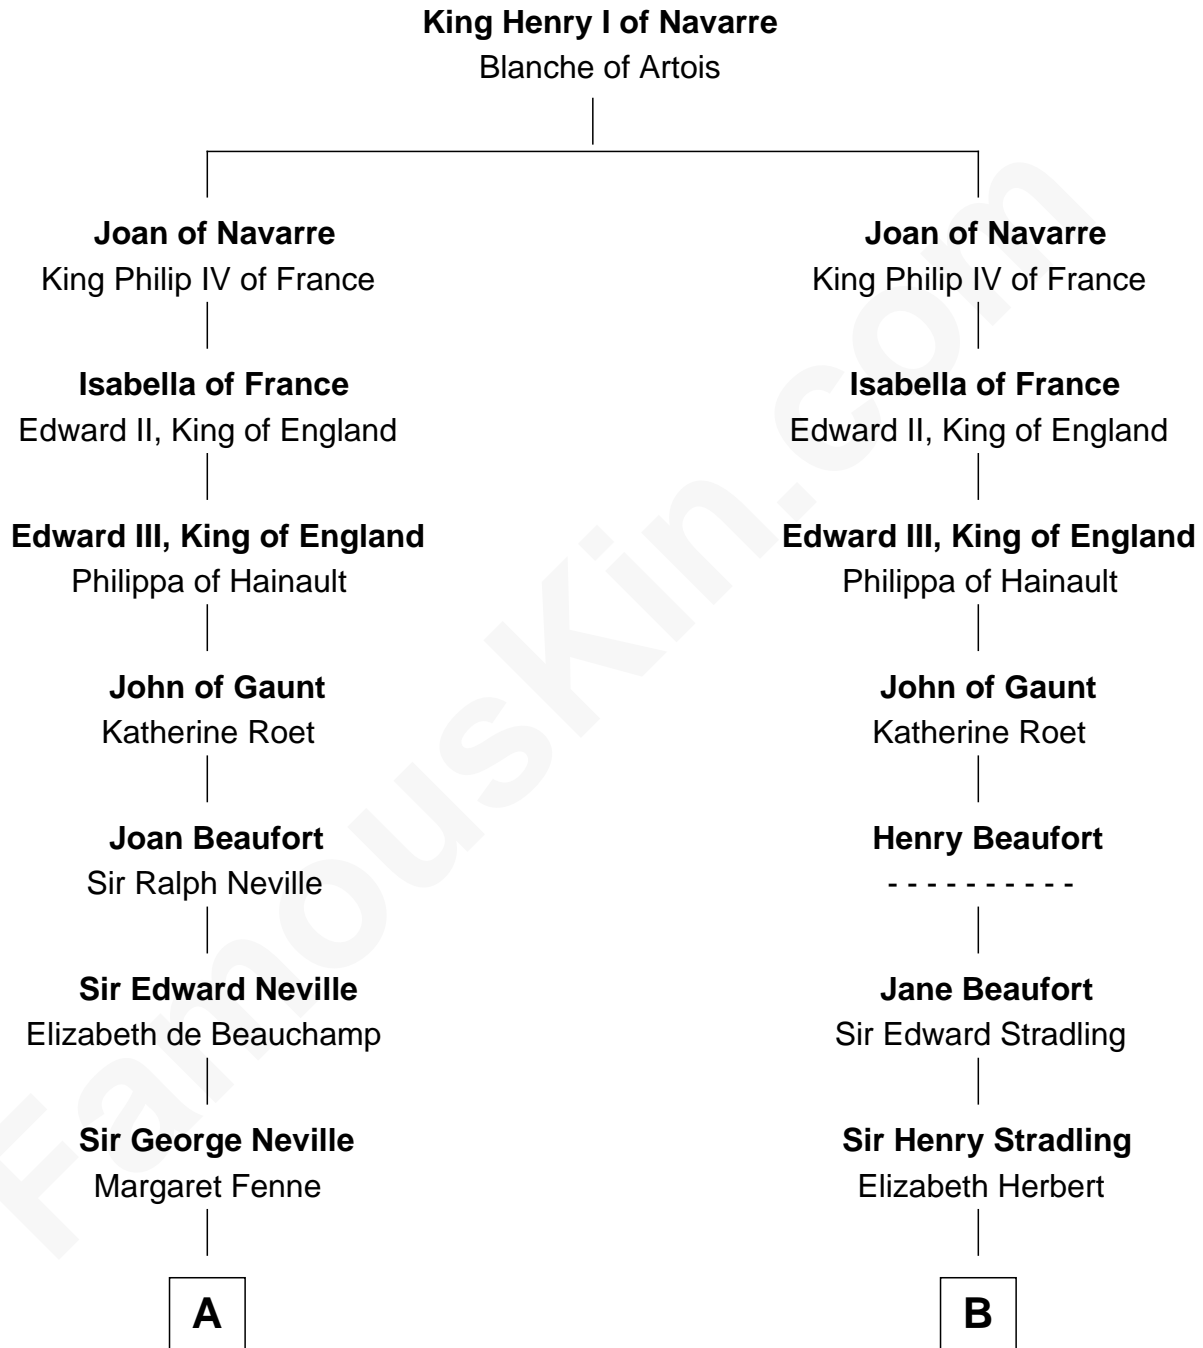

FamousKin.com
Relationship Chart of
Admiral Richard Byrd
Polar Explorer

20th cousin 1 time removed of
Franklin D. Roosevelt
32nd U.S. President

C

Richard Evelyn Byrd

Anne Harrison

Col. William Byrd
Jane Meriwether Rivers

Richard Evelyn Byrd
Eleanor Bolling Flood

Admiral Richard Byrd
Polar Explorer

D

Rebecca Smith

John Aspinwall

John Aspinwall
Susan Howland

Mary Rebecca Aspinwall
Isaac Daniel Roosevelt

James Roosevelt
Sara Delano