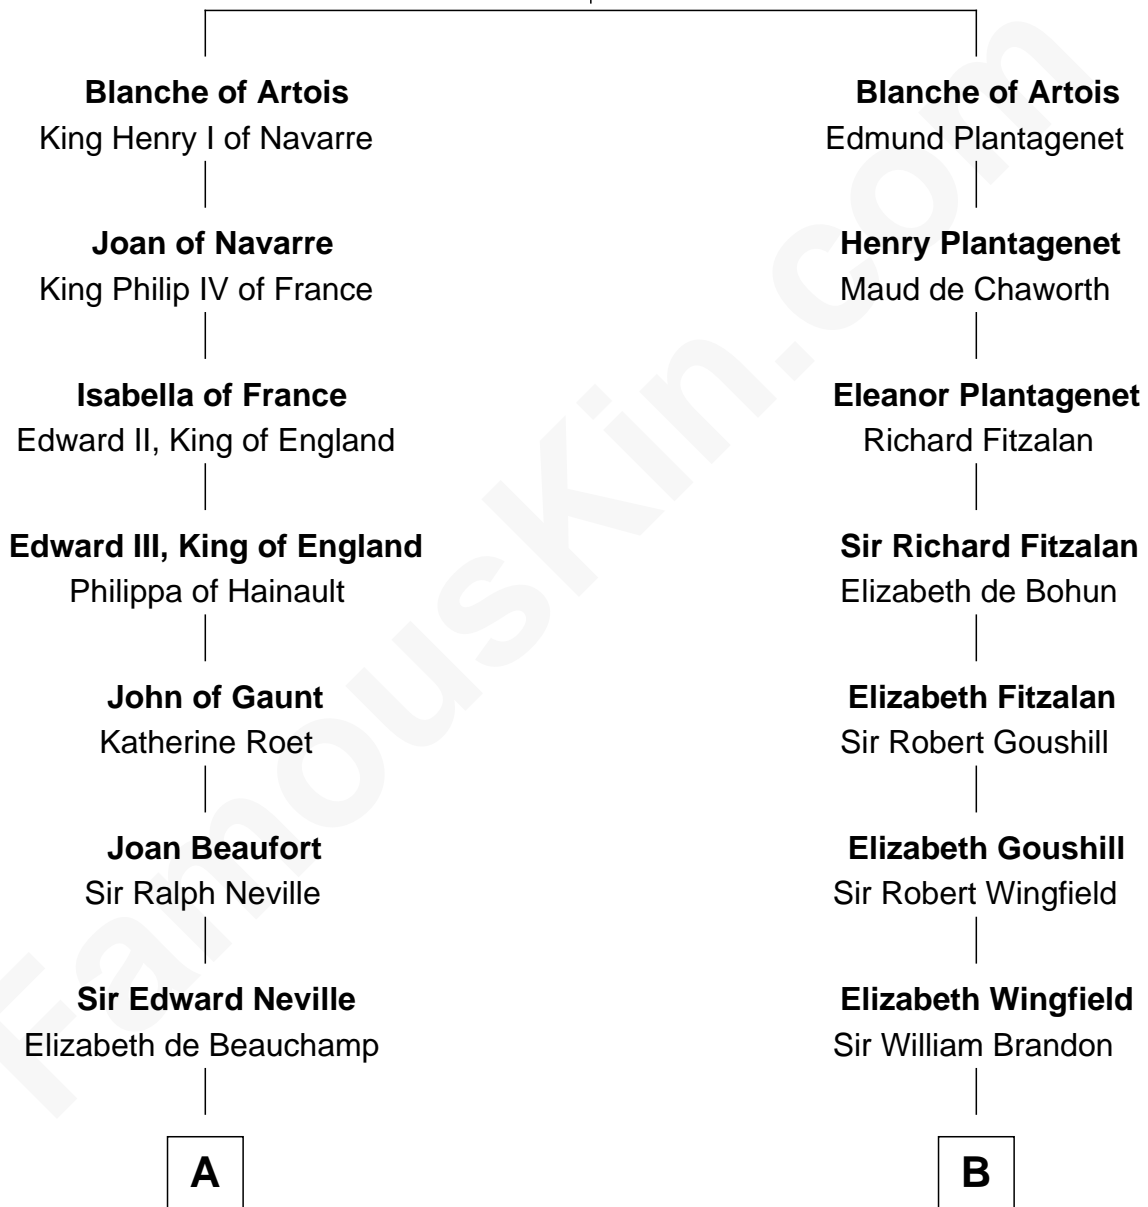

FamousKin.com
Relationship Chart of
Admiral Richard Byrd
Polar Explorer

20th cousin 1 time removed of
Franklin D. Roosevelt
32nd U.S. President

Robert I, Count of Artois
 Matilda of Brabant

C

Thomas Taylor Byrd

Mary Armistead

Richard Evelyn Byrd

Anne Harrison

Col. William Byrd

Jane Meriwether Rivers

Richard Evelyn Byrd

Eleanor Bolling Flood

Admiral Richard Byrd