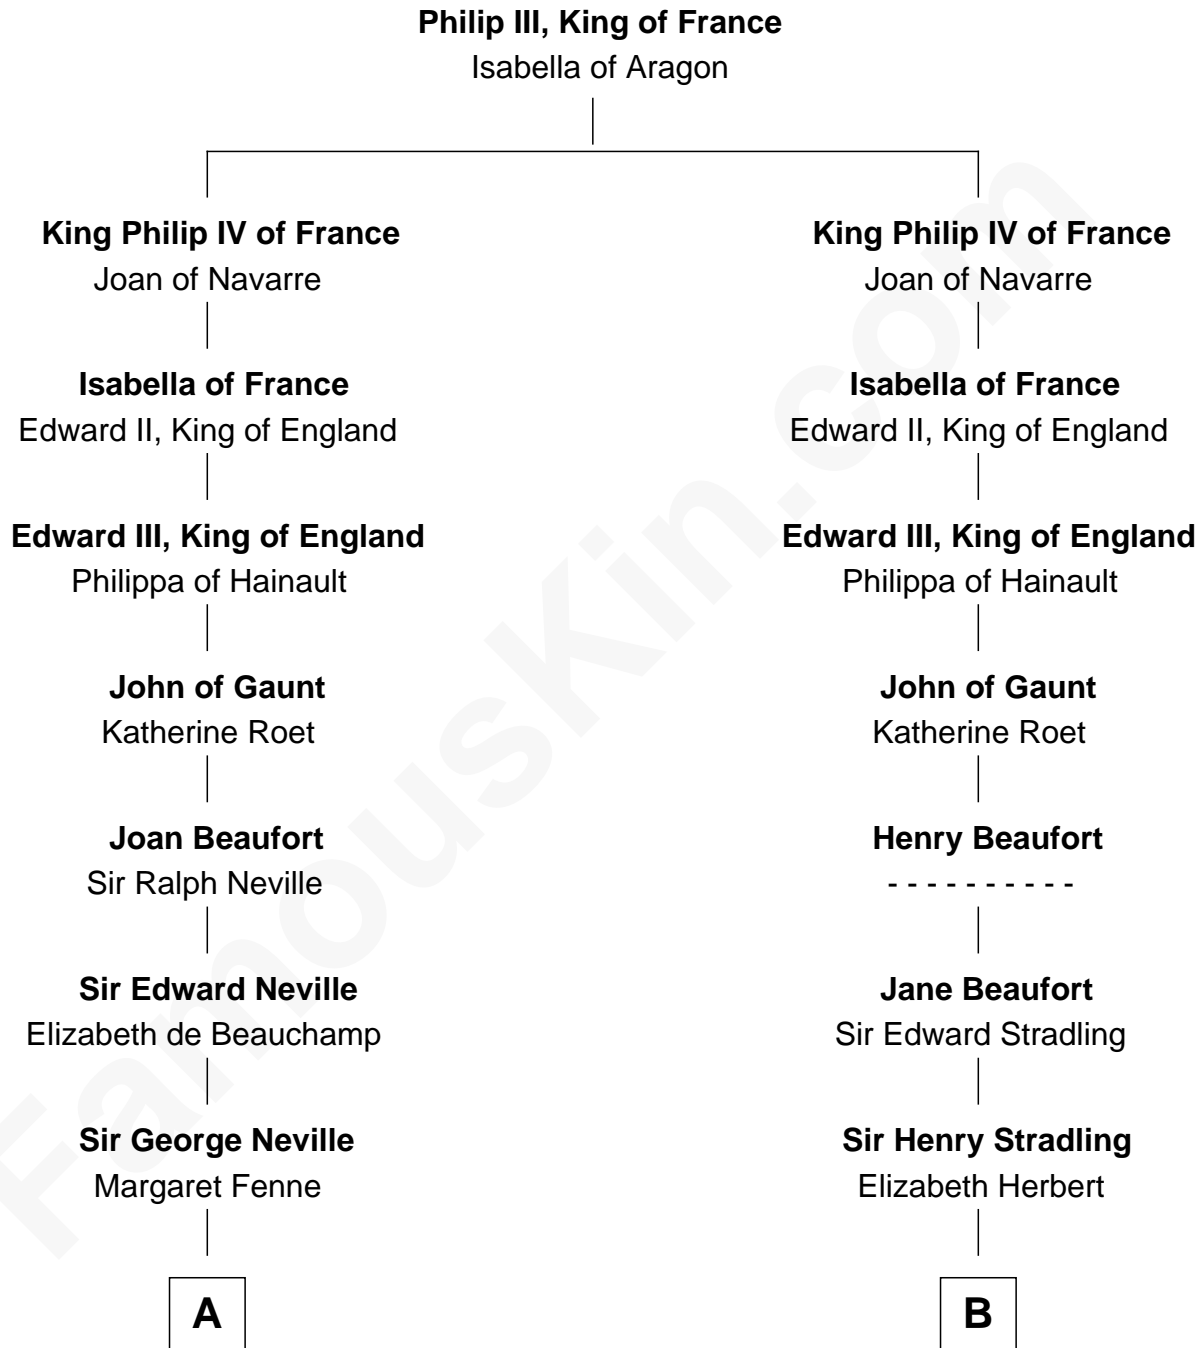

FamousKin.com
Relationship Chart of
Admiral Richard Byrd
Polar Explorer

20th cousin 1 time removed of
Franklin D. Roosevelt
32nd U.S. President

C

Richard Evelyn Byrd

Anne Harrison

Col. William Byrd
Jane Meriwether Rivers

Richard Evelyn Byrd
Eleanor Bolling Flood

Admiral Richard Byrd
Polar Explorer

D

Rebecca Smith

John Aspinwall

John Aspinwall
Susan Howland

Mary Rebecca Aspinwall
Isaac Daniel Roosevelt

James Roosevelt
Sara Delano