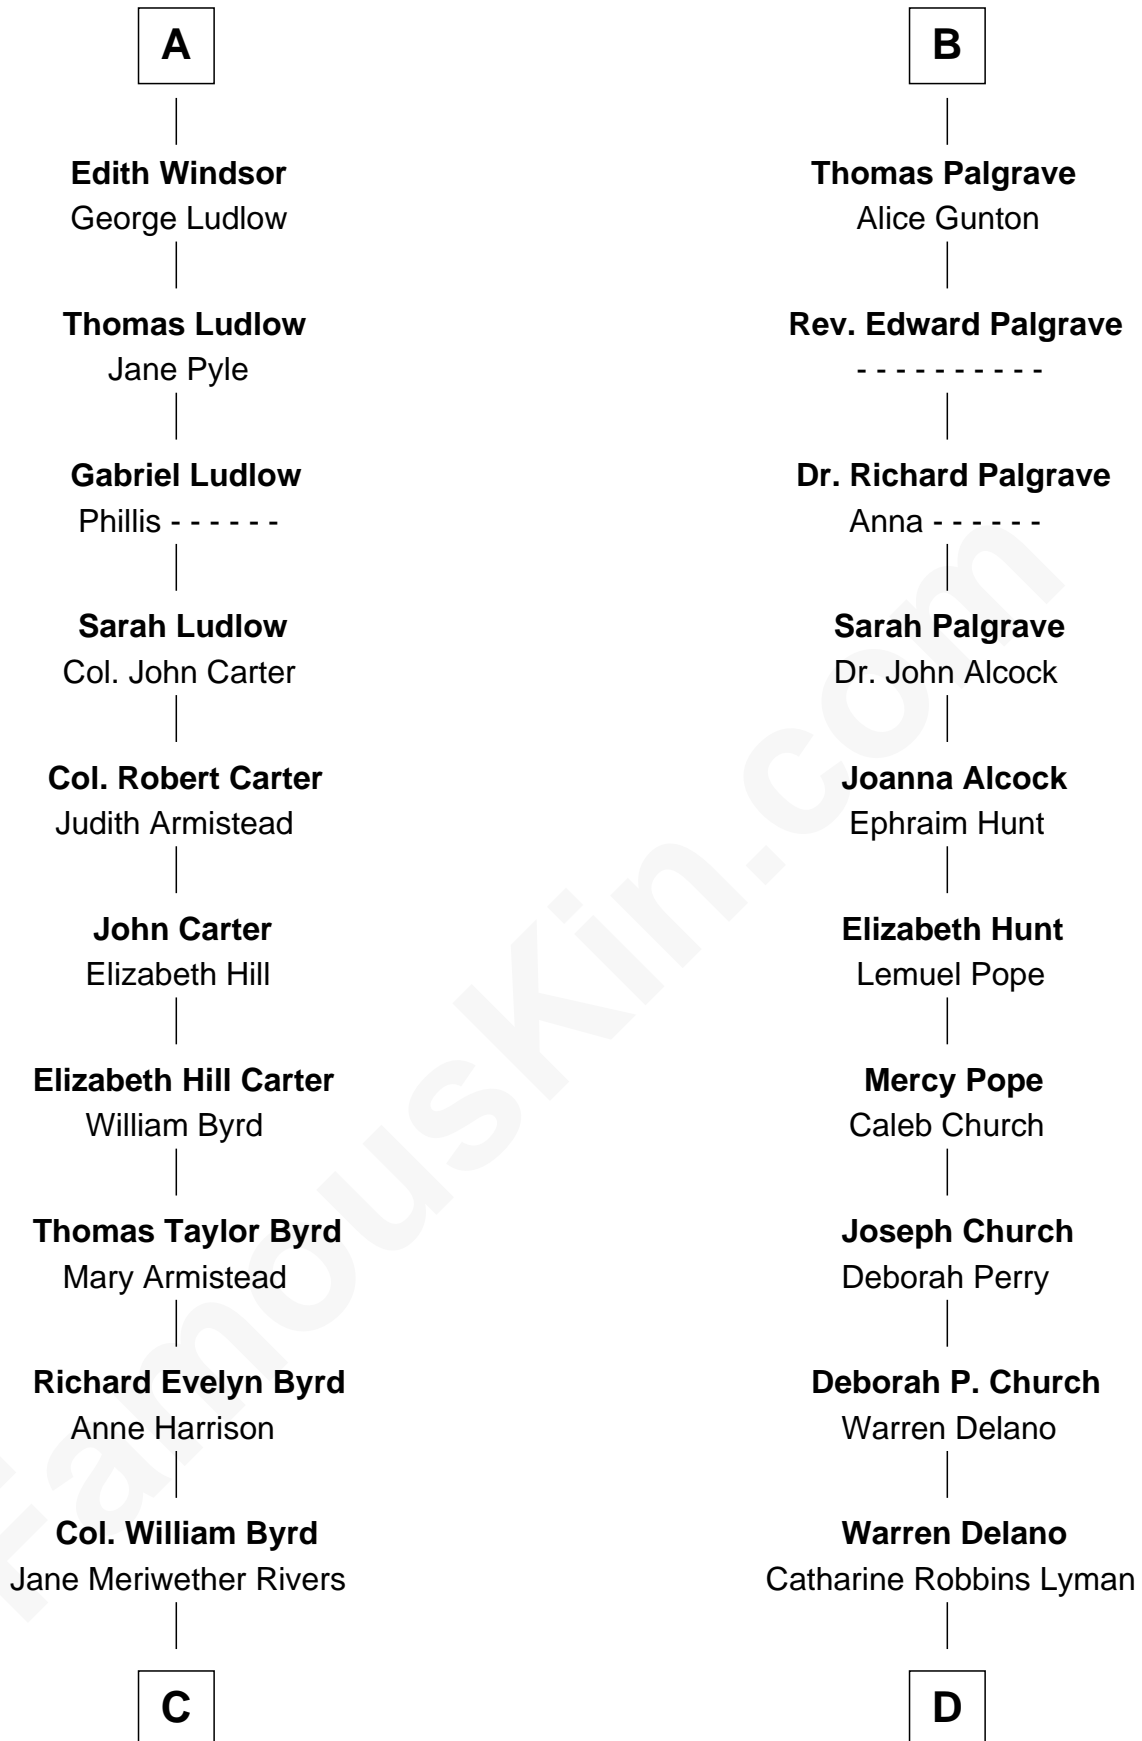

# FamousKin.com Relationship Chart of

**Admiral Richard Byrd**

*Polar Explorer*

18th cousin of

**Franklin D. Roosevelt**

*32nd U.S. President*

**Humphrey de Bohun**

Elizabeth Plantagenet

**C**

**Richard Evelyn Byrd**  
Eleanor Bolling Flood

**Admiral Richard Byrd**  
*Polar Explorer*

**D**

**Sara Delano**  
James Roosevelt

**Franklin D. Roosevelt**  
*32nd U.S. President*

FamousKin.com