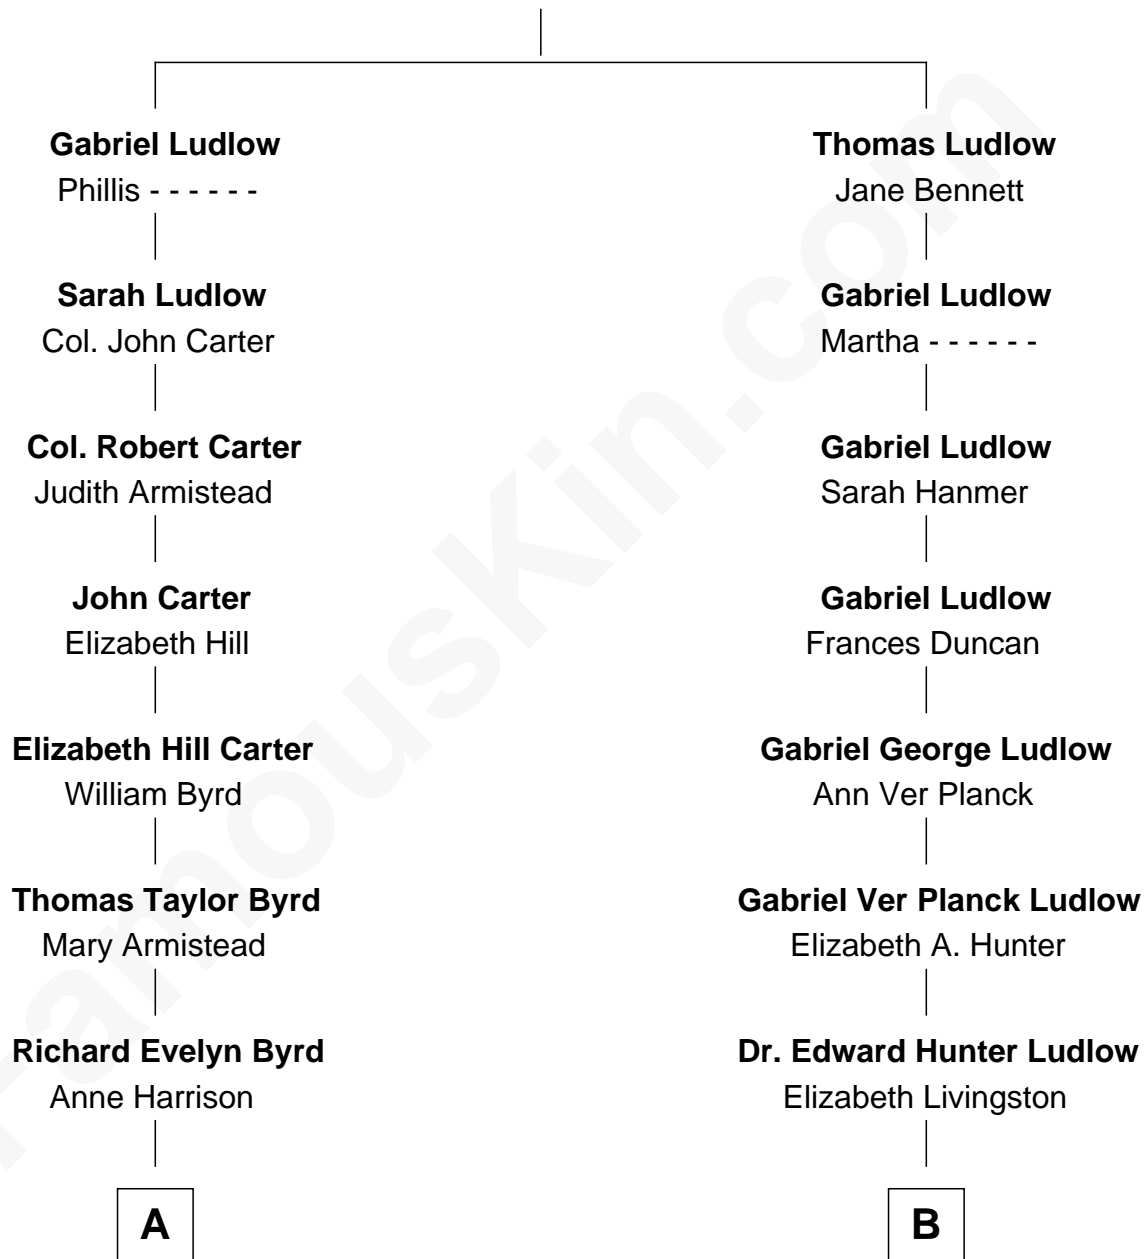

FamousKin.com

Relationship Chart of

Admiral Richard Byrd

Polar Explorer

9th cousin of

Eleanor Roosevelt

First Lady of President Franklin D. Roosevelt

Thomas Ludlow

Jane Pyle

A

Col. William Byrd
Jane Meriwether Rivers

Richard Evelyn Byrd
Eleanor Bolling Flood

Admiral Richard Byrd
Polar Explorer

B

Mary Livingston Ludlow
Valentine Gill Hall

Anna Rebecca Hall
Elliott Roosevelt

Eleanor Roosevelt
First Lady of Franklin Roosevelt

FamousKin.com