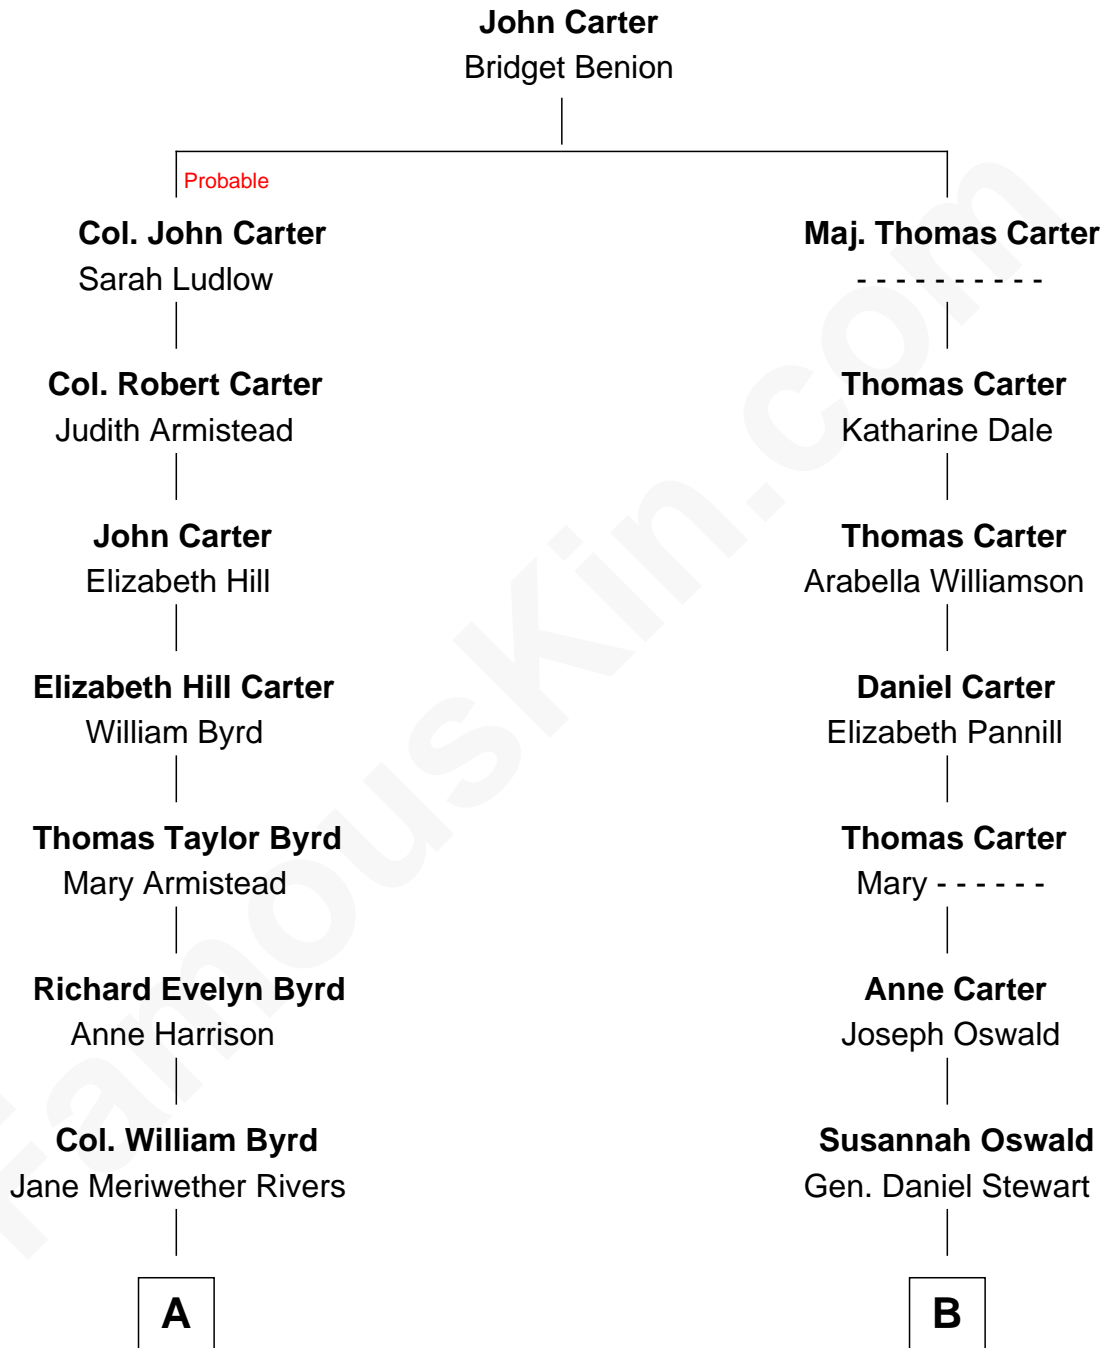

**FamousKin.com**  
**Relationship Chart of**  
**Admiral Richard Byrd**  
*Polar Explorer*

8th cousin 2 times removed of

**Eleanor Roosevelt**  
*First Lady of President Franklin D. Roosevelt*

**A**

**Richard Evelyn Byrd**  
Eleanor Bolling Flood

**Admiral Richard Byrd**  
*Polar Explorer*

**B**

**Martha Stewart**  
James Stephens Bulloch

**Martha Bulloch**  
Theodore Roosevelt

**Elliott Roosevelt**  
Anna Rebecca Hall

**Eleanor Roosevelt**  
*First Lady of Franklin Roosevelt*

FamousKin.com