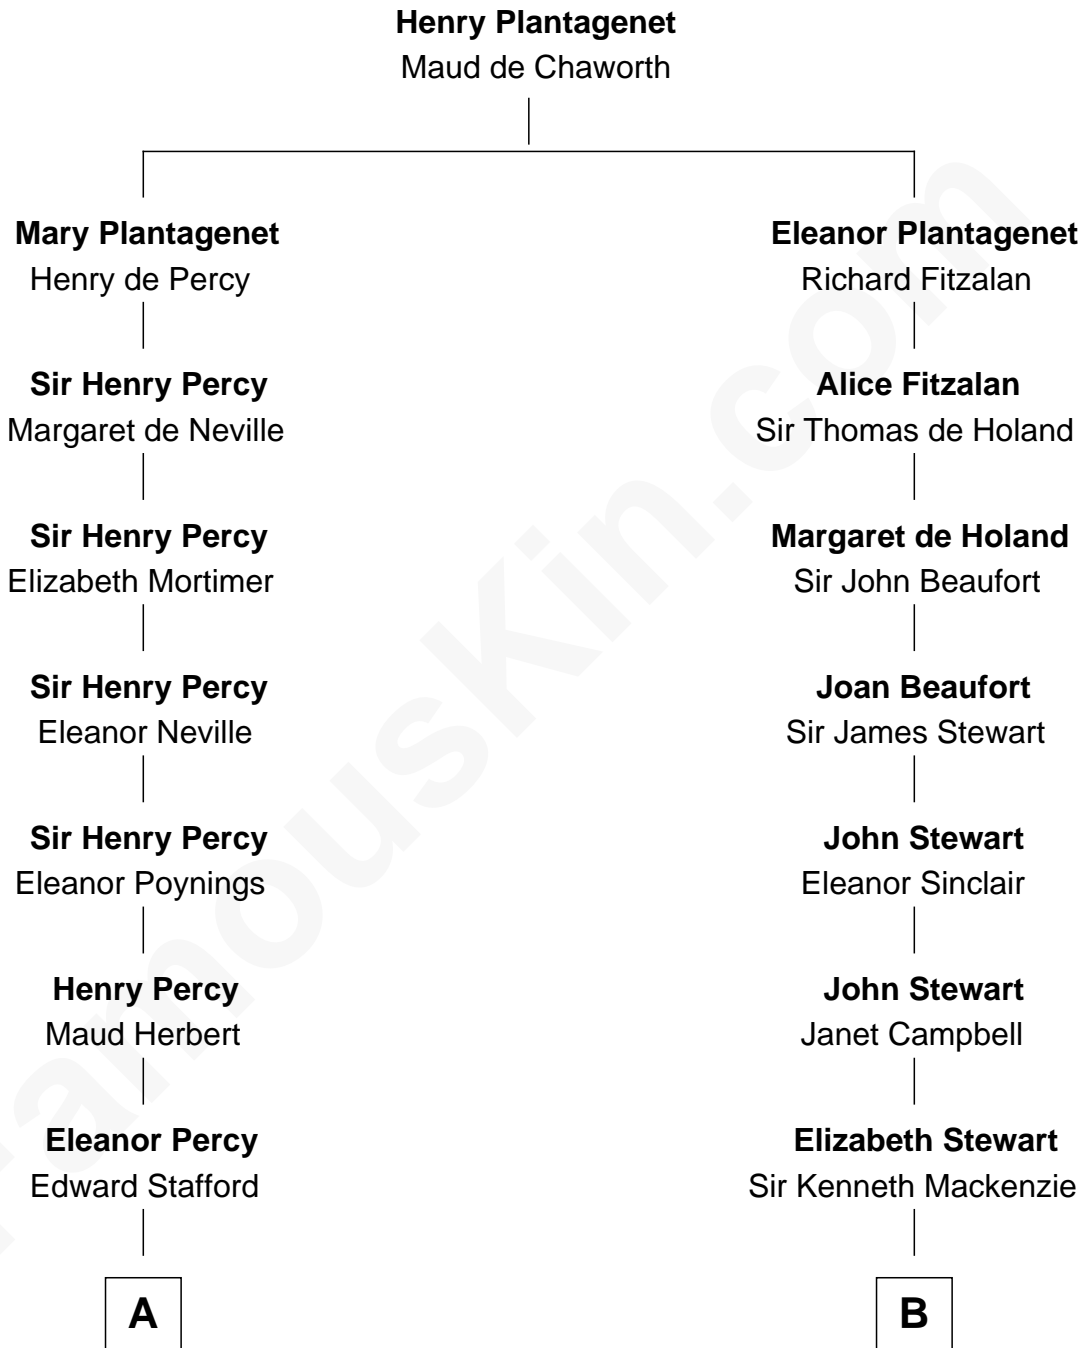

FamousKin.com
Relationship Chart of
Admiral Richard Byrd
Polar Explorer

18th cousin 2 times removed of

Eleanor Roosevelt
First Lady of President Franklin D. Roosevelt

C

Richard Evelyn Byrd
Anne Harrison

Col. William Byrd
Jane Meriwether Rivers

Richard Evelyn Byrd
Eleanor Bolling Flood

Admiral Richard Byrd
Polar Explorer

D

Elliott Roosevelt
Anna Rebecca Hall

Eleanor Roosevelt
First Lady of Franklin Roosevelt

FamousKin.com