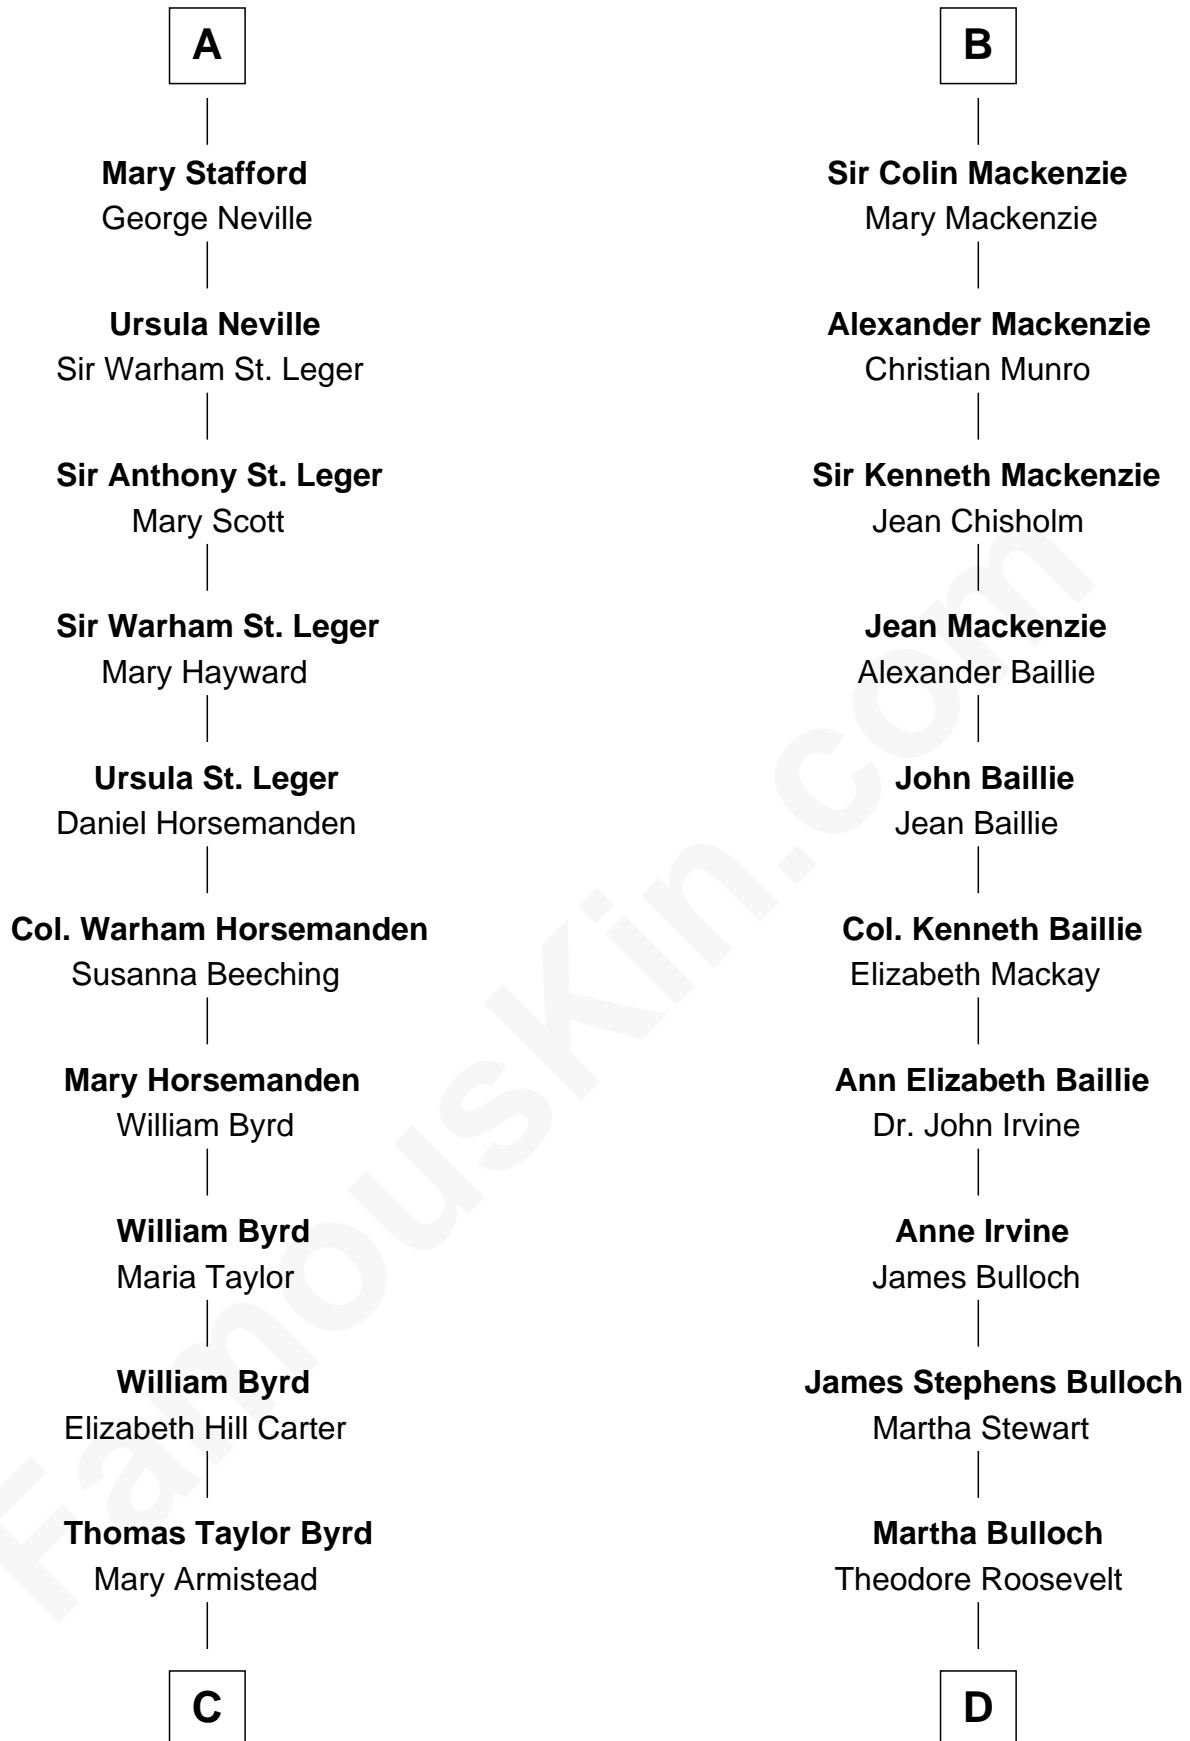

FamousKin.com
Relationship Chart of
Admiral Richard Byrd
Polar Explorer

18th cousin 2 times removed of

Eleanor Roosevelt
First Lady of President Franklin D. Roosevelt

C

Richard Evelyn Byrd
Anne Harrison

Col. William Byrd
Jane Meriwether Rivers

Richard Evelyn Byrd
Eleanor Bolling Flood

Admiral Richard Byrd
Polar Explorer

D

Elliott Roosevelt
Anna Rebecca Hall

Eleanor Roosevelt
First Lady of Franklin Roosevelt

FamousKin.com