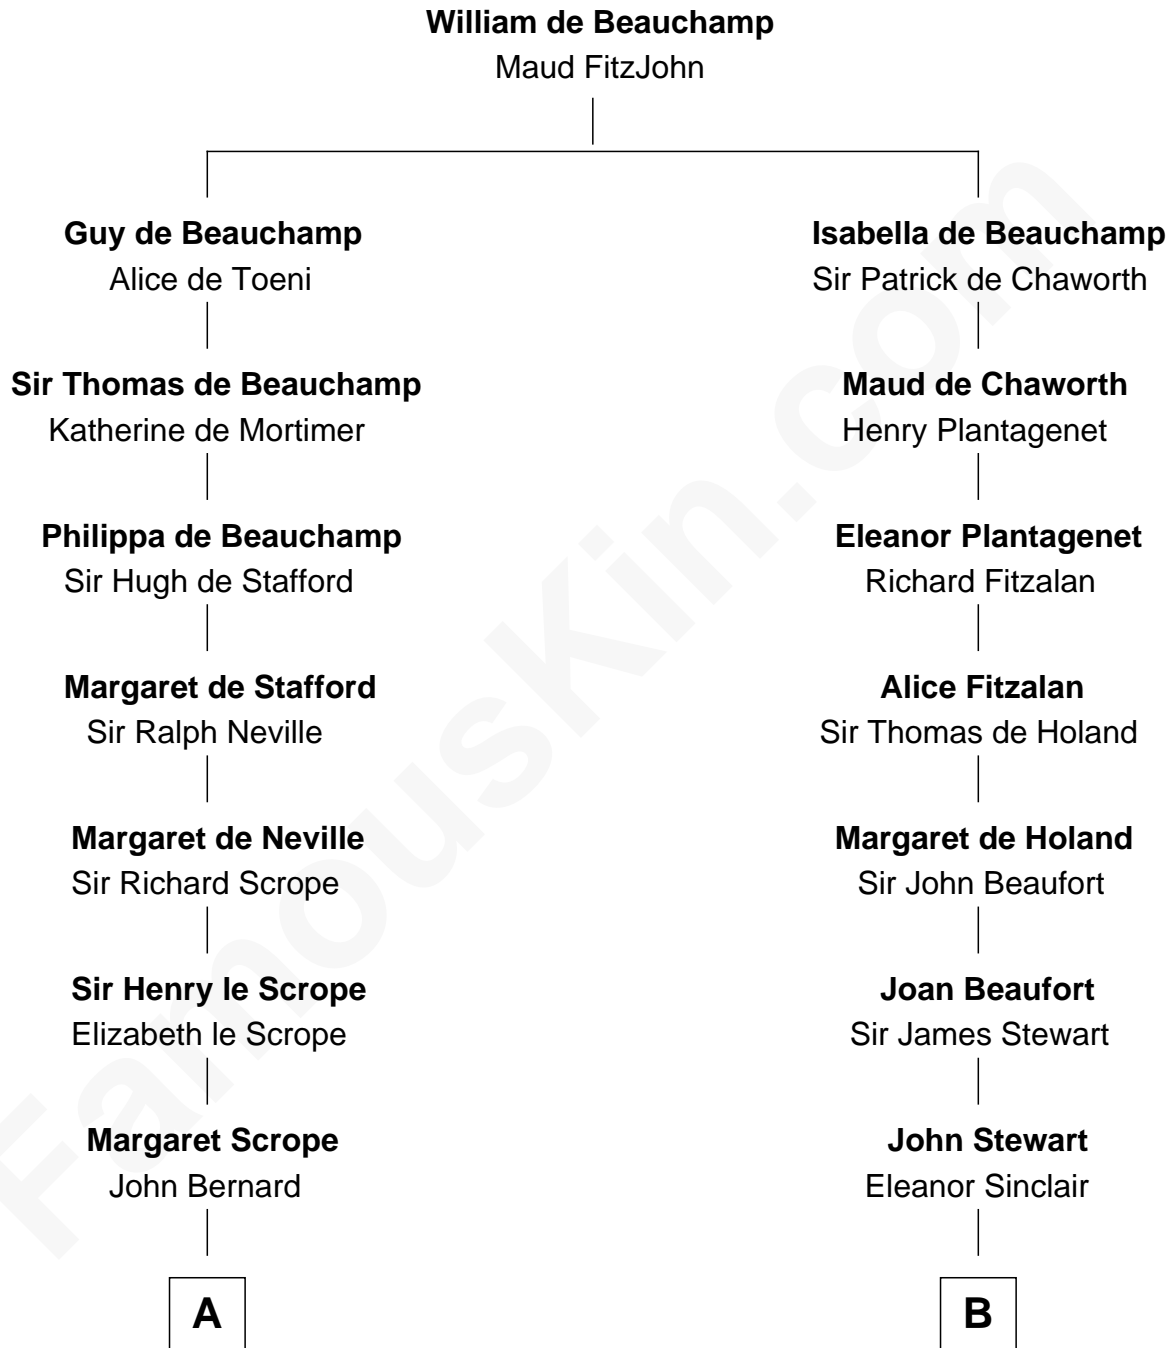

FamousKin.com
Relationship Chart of
Admiral Richard Byrd
Polar Explorer

19th cousin 1 time removed of

Eleanor Roosevelt
First Lady of President Franklin D. Roosevelt

C

Col. William Byrd
Jane Meriwether Rivers

Richard Evelyn Byrd
Eleanor Bolling Flood

Admiral Richard Byrd
Polar Explorer

D

James Stephens Bulloch
Martha Stewart

Martha Bulloch
Theodore Roosevelt

Elliott Roosevelt
Anna Rebecca Hall

Eleanor Roosevelt
First Lady of Franklin Roosevelt