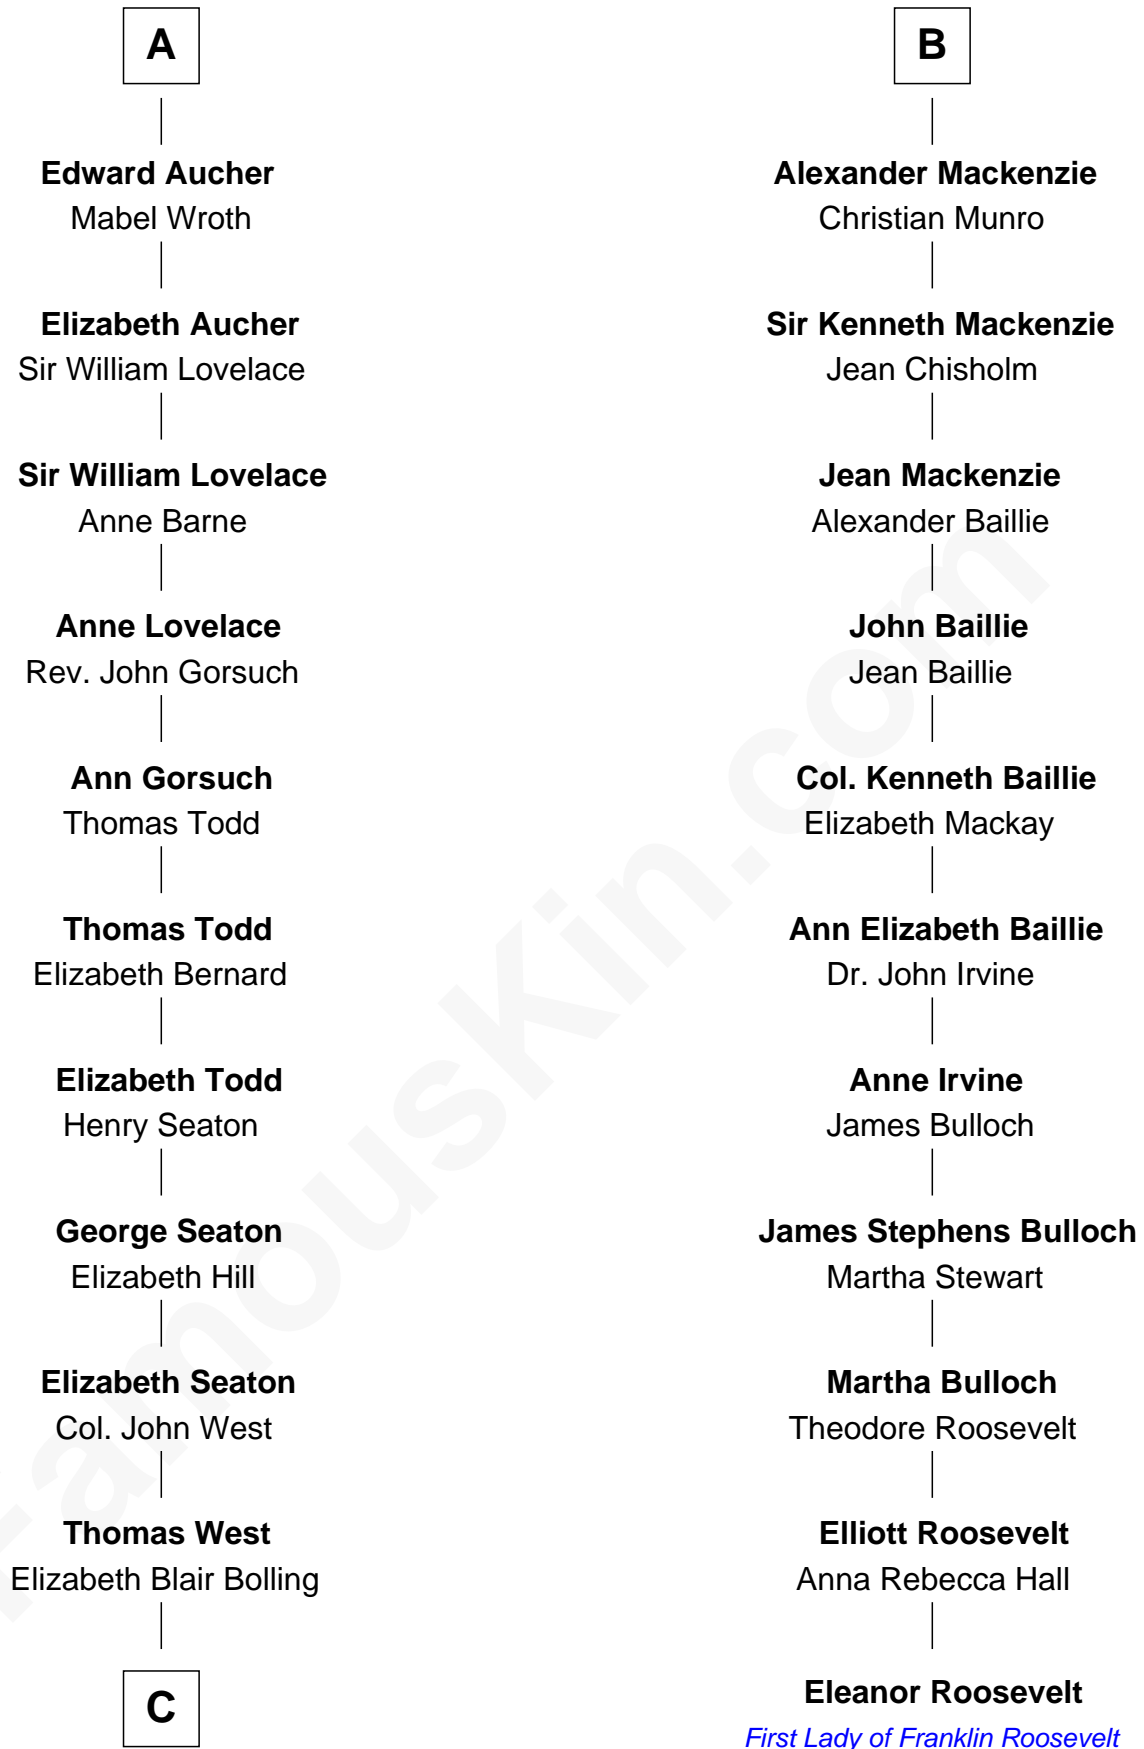

FamousKin.com
Relationship Chart of
Admiral Richard Byrd
Polar Explorer

17th cousin 4 times removed of

Eleanor Roosevelt
First Lady of President Franklin D. Roosevelt

C

Eliza Bolling West
Dr. Joel Walker Flood

Col. Henry De La Warr Flood
Mary Elizabeth Trent

Joel Walker Flood
Ella Faulkner

Eleanor Bolling Flood
Richard Evelyn Byrd

Admiral Richard Byrd
Polar Explorer

FamousKin.com