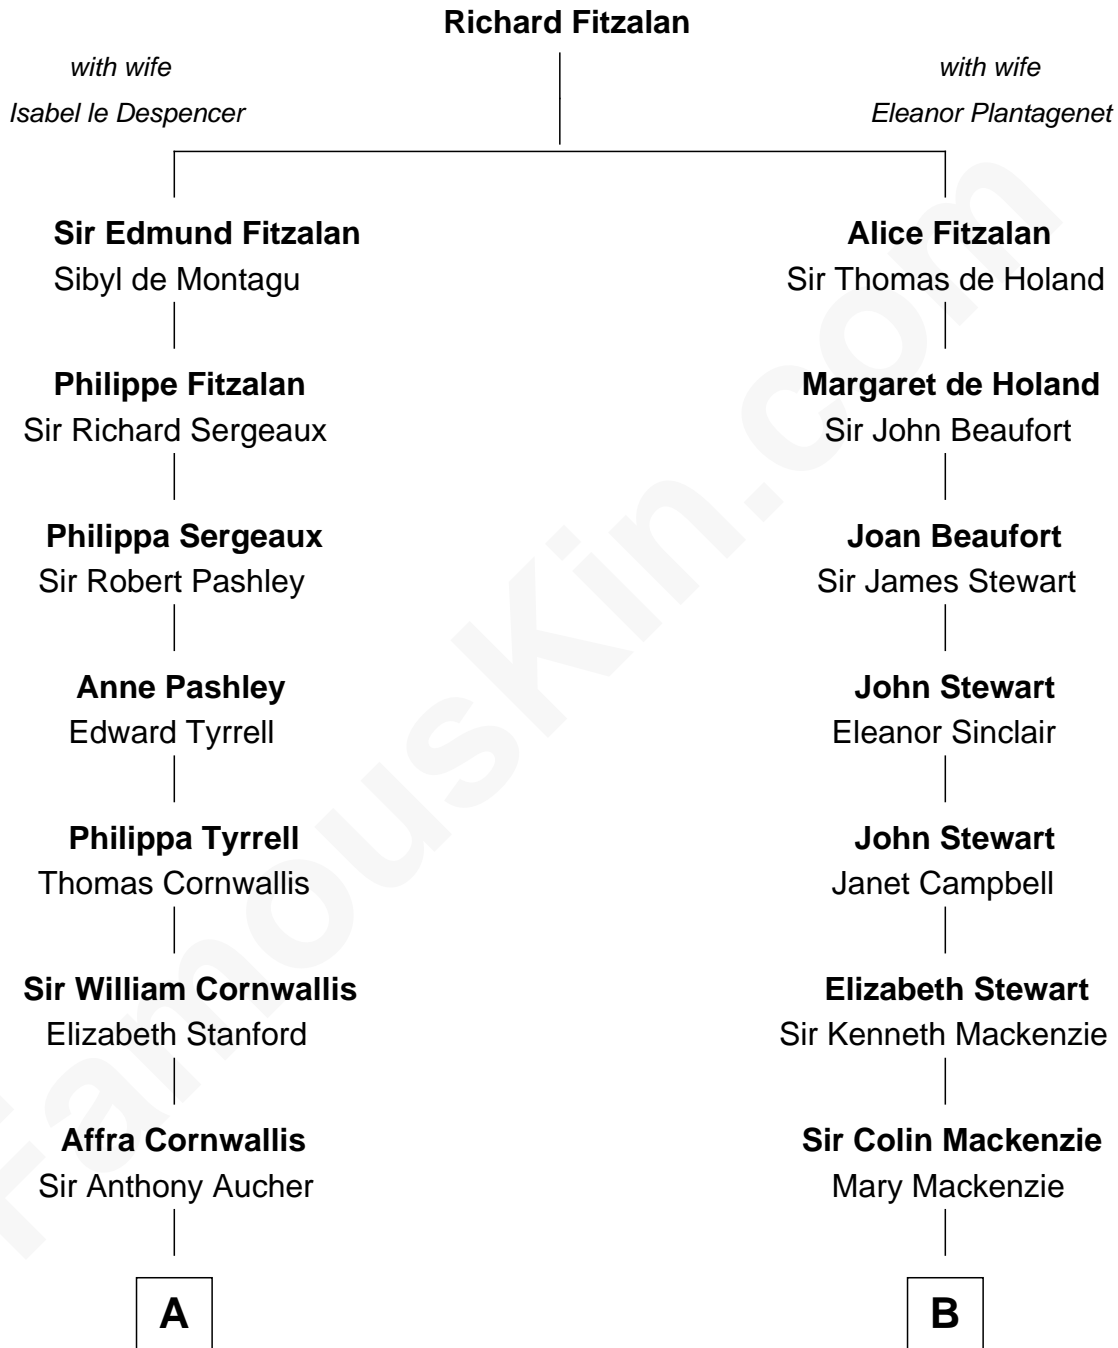

FamousKin.com
Relationship Chart of
Admiral Richard Byrd
Polar Explorer

17th cousin 4 times removed of

Eleanor Roosevelt
First Lady of President Franklin D. Roosevelt

C

Eliza Bolling West
Dr. Joel Walker Flood

Col. Henry De La Warr Flood
Mary Elizabeth Trent

Joel Walker Flood
Ella Faulkner

Eleanor Bolling Flood
Richard Evelyn Byrd

Admiral Richard Byrd
Polar Explorer

FamousKin.com