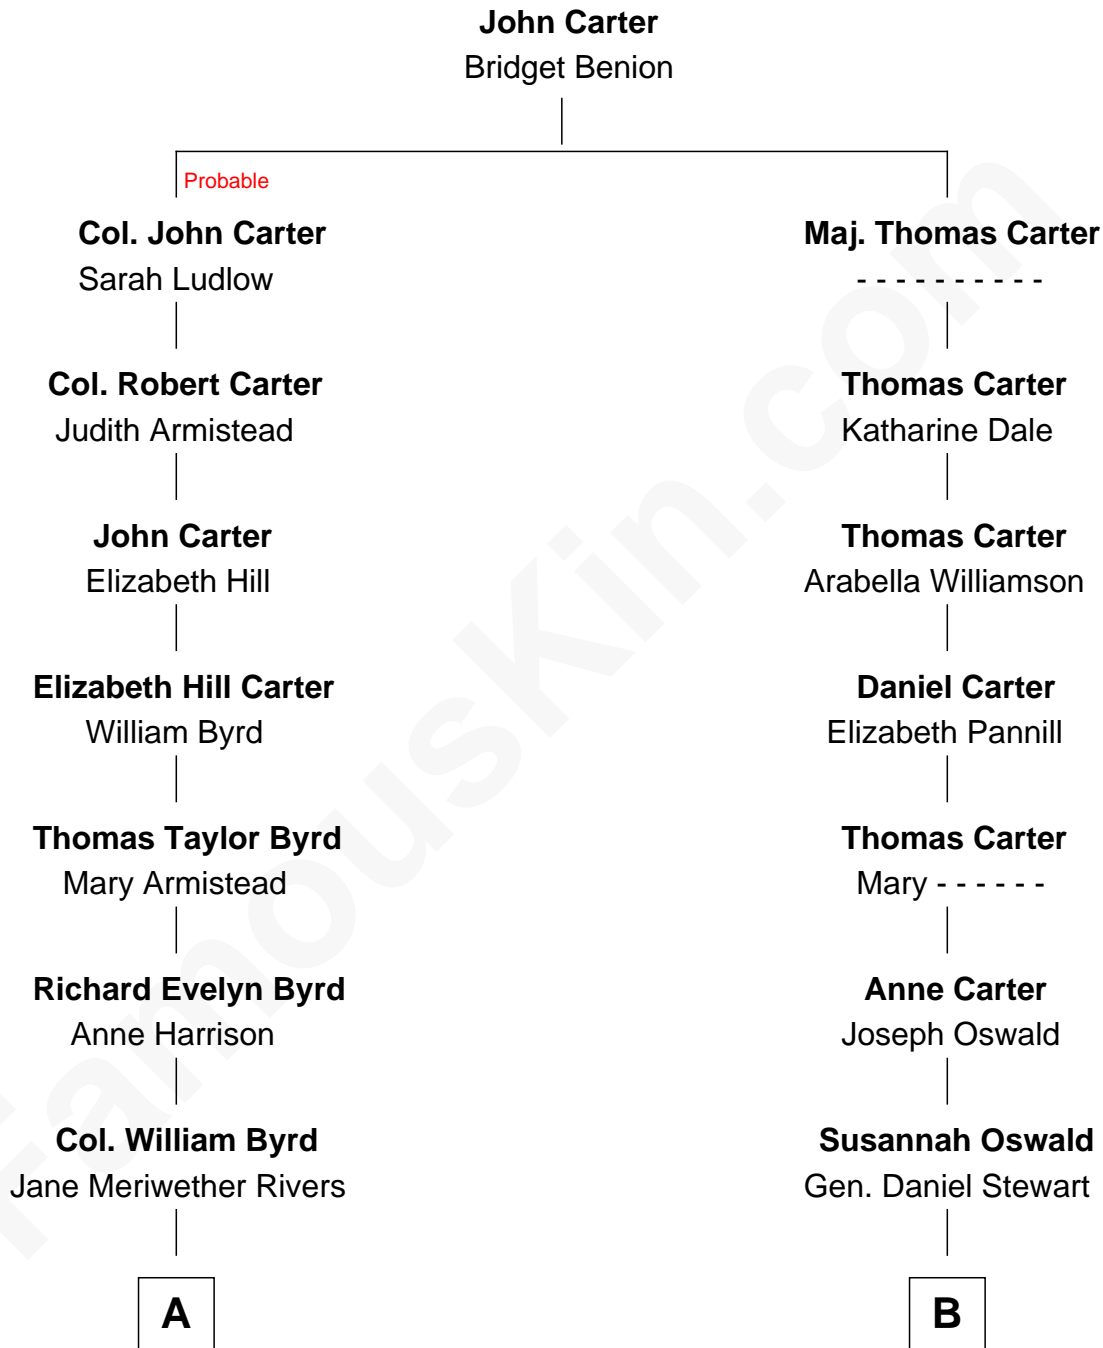

**FamousKin.com**  
**Relationship Chart of**  
**Admiral Richard Byrd**  
*Polar Explorer*

8th cousin 1 time removed of  
**Theodore Roosevelt**  
*26th U.S. President*

**A**

**Richard Evelyn Byrd**  
Eleanor Bolling Flood

**Admiral Richard Byrd**  
*Polar Explorer*

**B**

**Martha Stewart**  
James Stephens Bulloch

**Martha Bulloch**  
Theodore Roosevelt

**Theodore Roosevelt**  
*26th U.S. President*

FamousKin.com