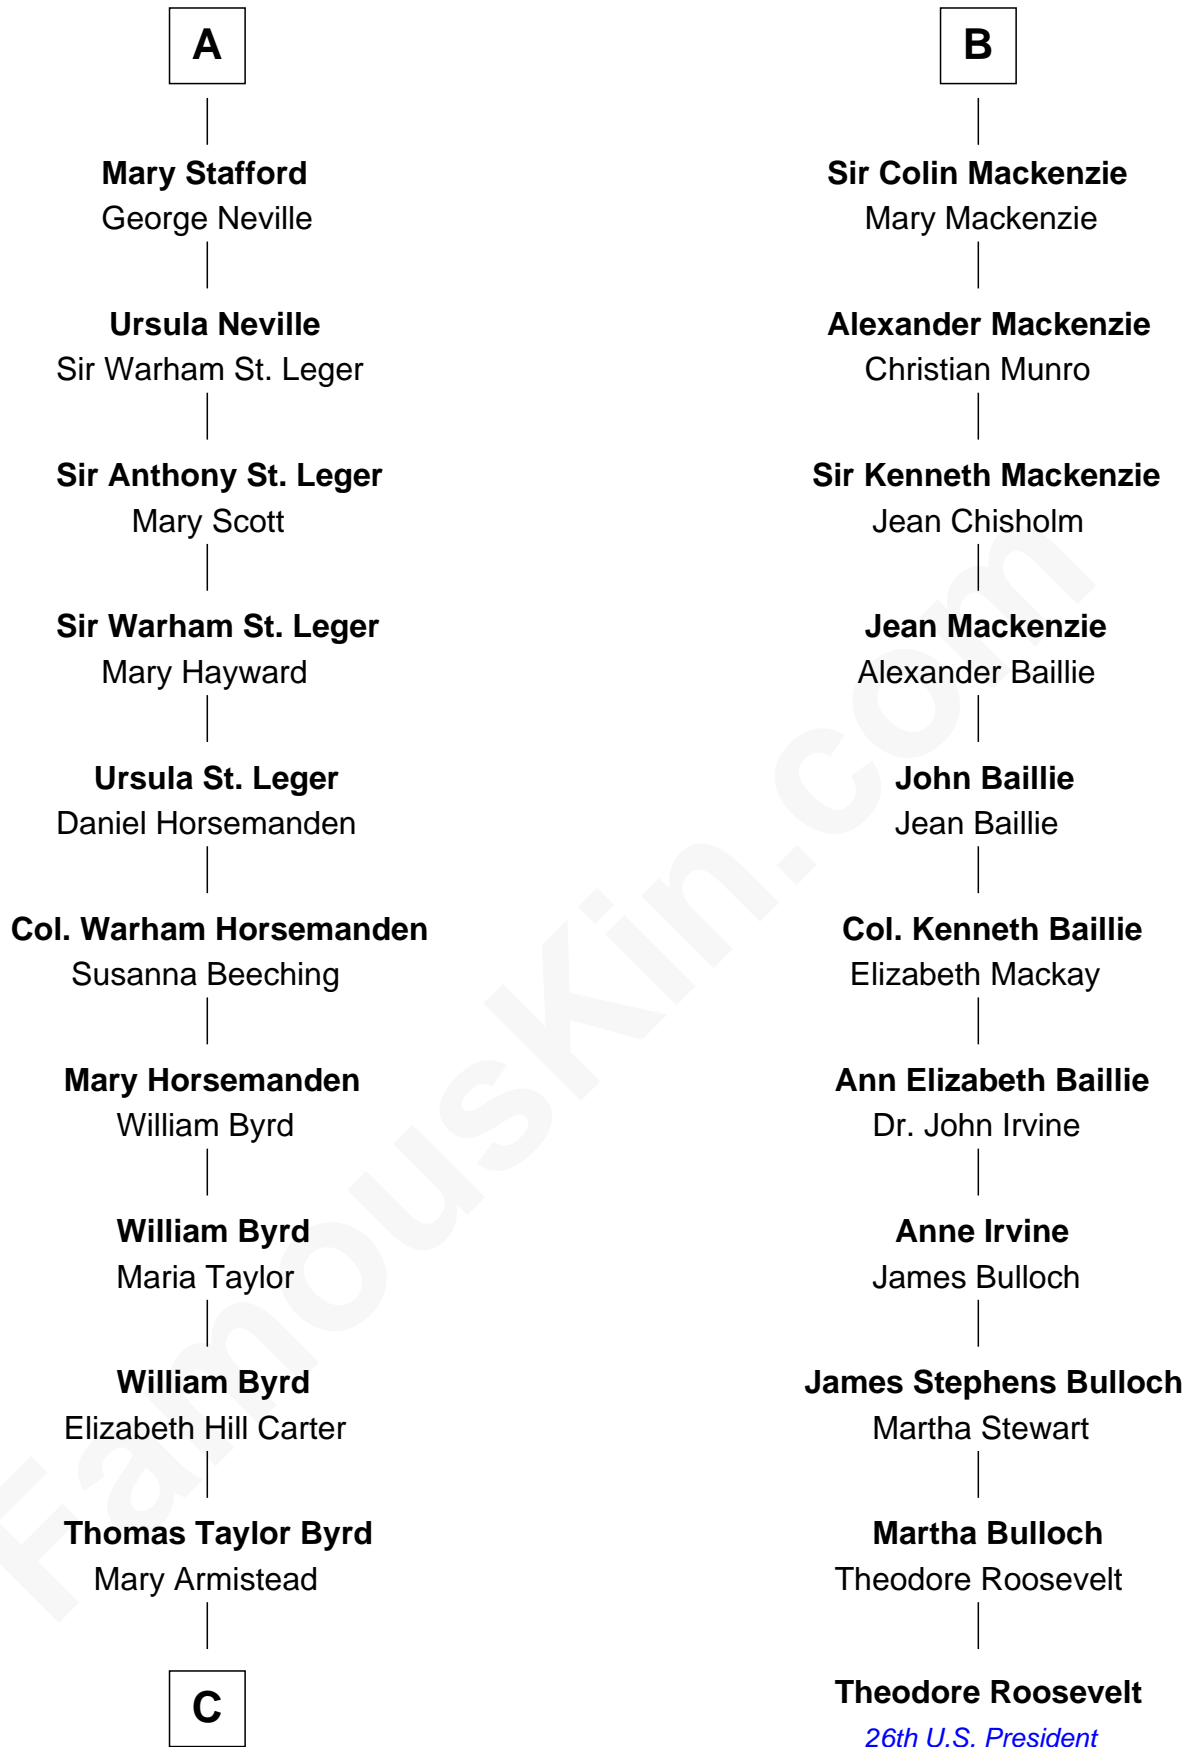

**FamousKin.com**  
**Relationship Chart of**  
**Admiral Richard Byrd**  
*Polar Explorer*

17th cousin 3 times removed of  
**Theodore Roosevelt**  
*26th U.S. President*

**Henry Plantagenet**  
Maud de Chaworth

**Mary Plantagenet**  
Henry de Percy

**Sir Henry Percy**  
Margaret de Neville

**Sir Henry Percy**  
Elizabeth Mortimer

**Sir Henry Percy**  
Eleanor Neville

**Sir Henry Percy**  
Eleanor Poynings

**Henry Percy**  
Maud Herbert

**Eleanor Percy**  
Edward Stafford

**A**

**Eleanor Plantagenet**  
Richard Fitzalan

**Alice Fitzalan**  
Sir Thomas de Holand

**Margaret de Holand**  
Sir John Beaufort

**Joan Beaufort**  
Sir James Stewart

**John Stewart**  
Eleanor Sinclair

**John Stewart**  
Janet Campbell

**Elizabeth Stewart**  
Sir Kenneth Mackenzie

**B**

**C**

Richard Evelyn Byrd

Anne Harrison

Col. William Byrd